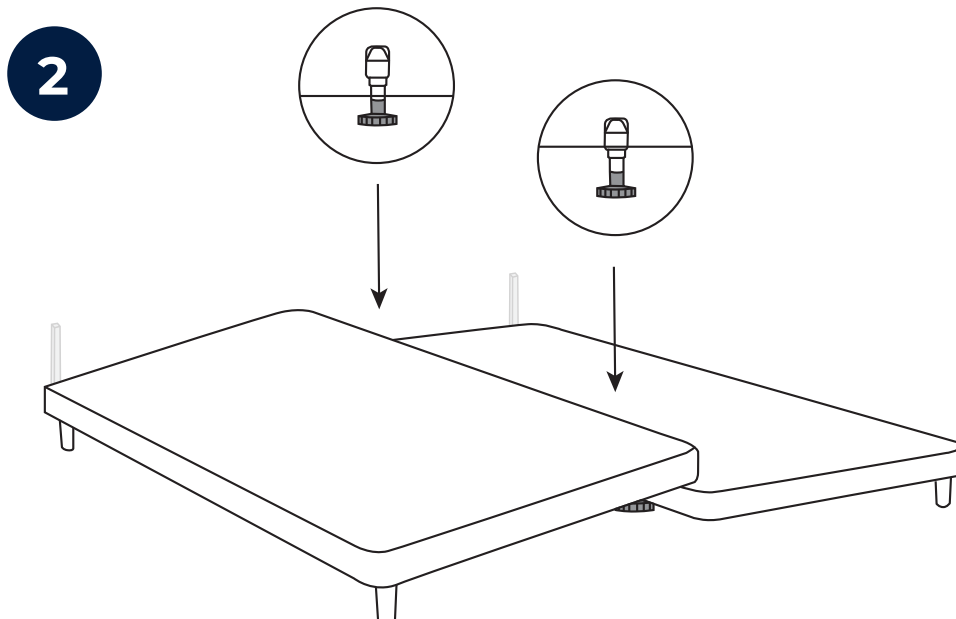

Svane® IntelliGel® DeLuxe Ariana