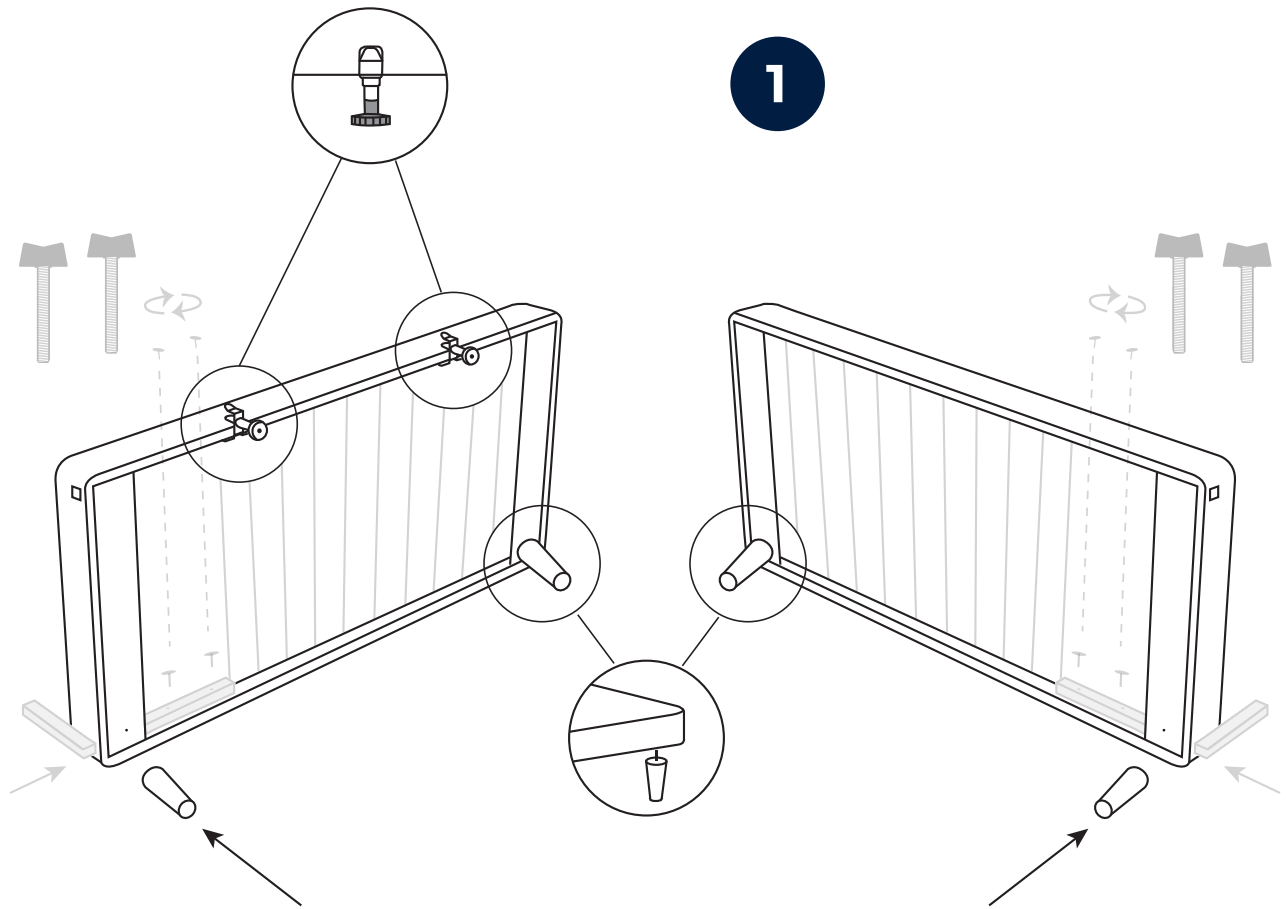

Svane® IntelliGel® DeLuxe Ariana