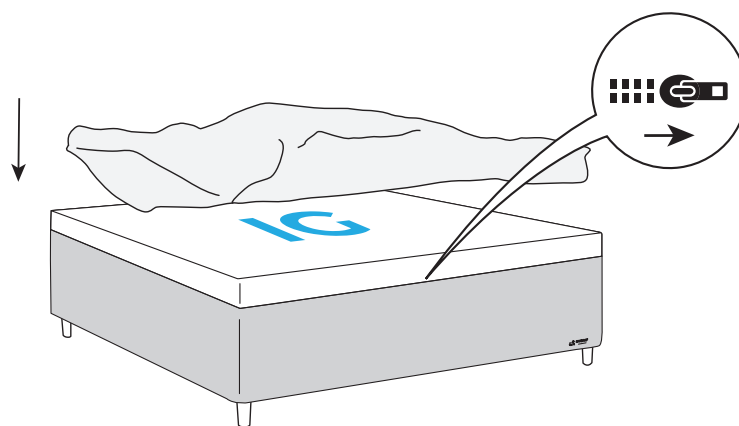

IntelliGel® DeLuxe Top	
AdaptiveZone	AdaptiveZone
Foam Extender	
Smart Frame	Smart Frame

Svane® IntelliGel® DeLuxe Ariana

Parts

NO Eller
SE Eller
DK Eller
FI Tai
EE Või
UK Or

Included in headboard package.
Headboard are mounted to the bed frame as shown in grey.

Svane® IntelliGel® DeLuxe Ariana

Svane® IntelliGel® DeLuxe Ariana

9

10

**For more useful information about
your new product, visit Service at:**
svanebeds.com

Ekornes Beds AS
NO - 1900 Fetsund
Tel. +47 63 88 33 00