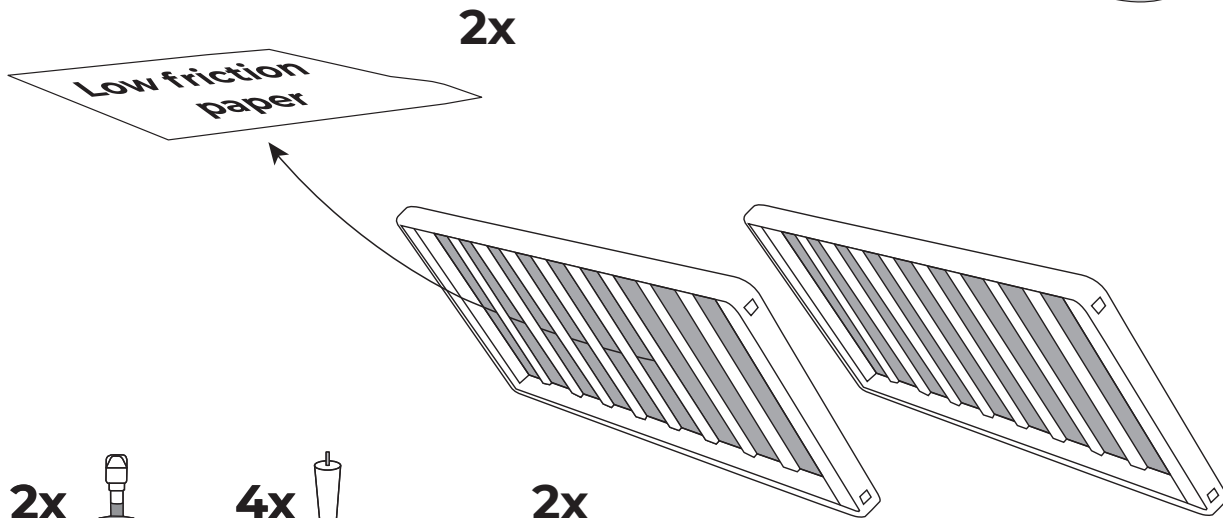

IntelliGel® DeLuxe Top	
ComfyZone	ComfyZone
Foam Extender	
Smart Frame	Smart Frame

Svane® IntelliGel® DeLuxe Zala

Parts

NO Eller
SE Eller
DK Eller
FI Tai
EE Või
UK Or

Included in headboard package.
Headboard are mounted to the bed frame as shown in grey.