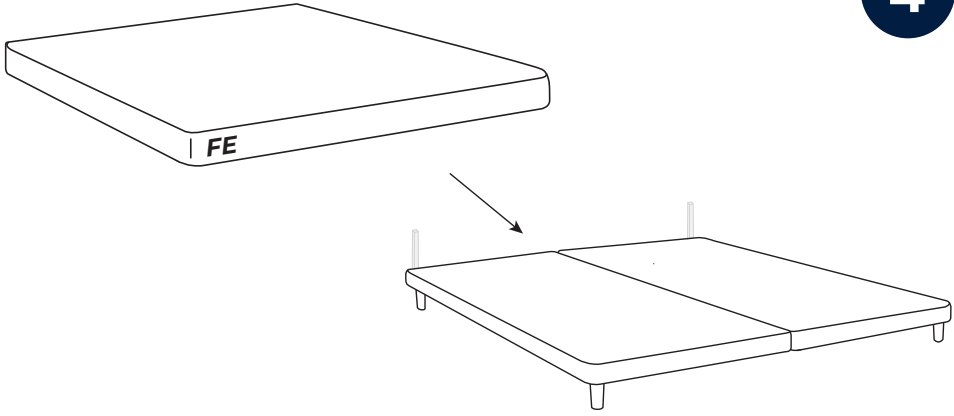

Svane® IntelliGel® DeLuxe Zala

3

4