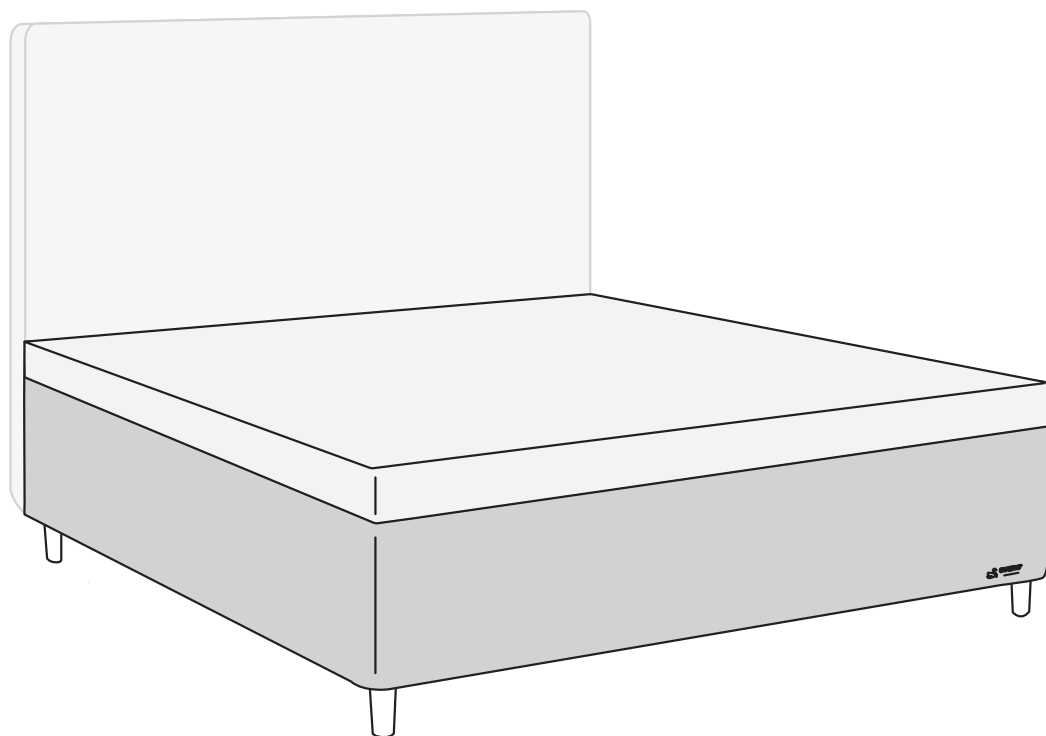

**For more useful information about
your new product, visit Service at:**
svanebeds.com

Ekornes Beds AS
NO - 1900 Fetsund
Tel. +47 63 88 33 00