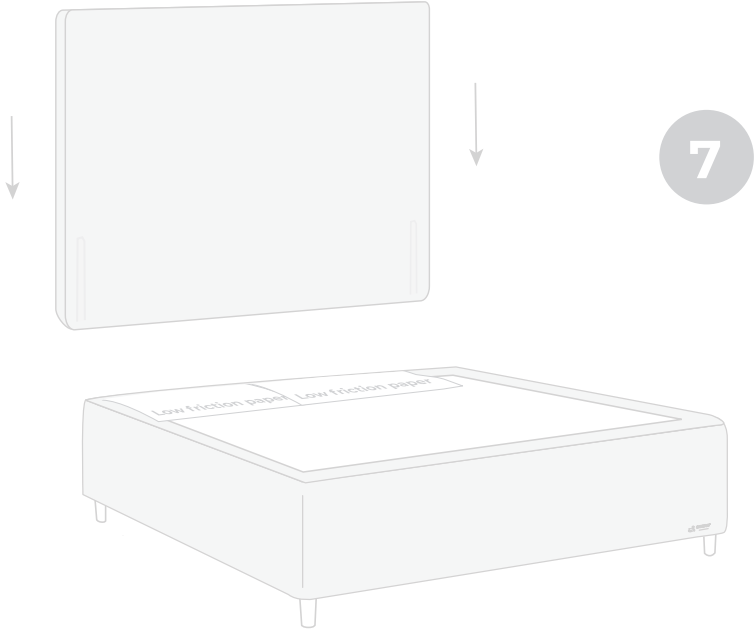

Svane® IntelliGel® DeLuxe Zoe