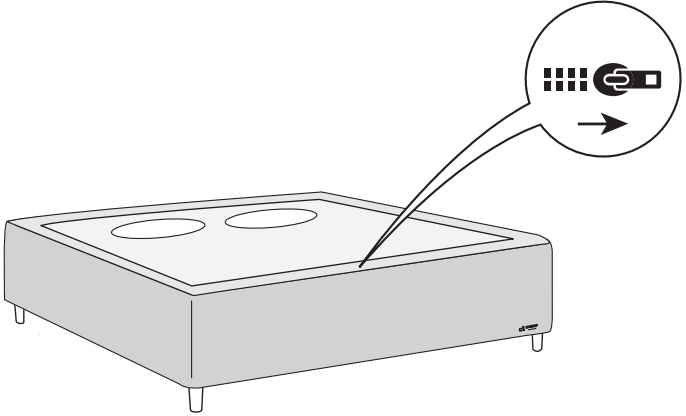

Svane® IntelliGel® DeLuxe Zoe