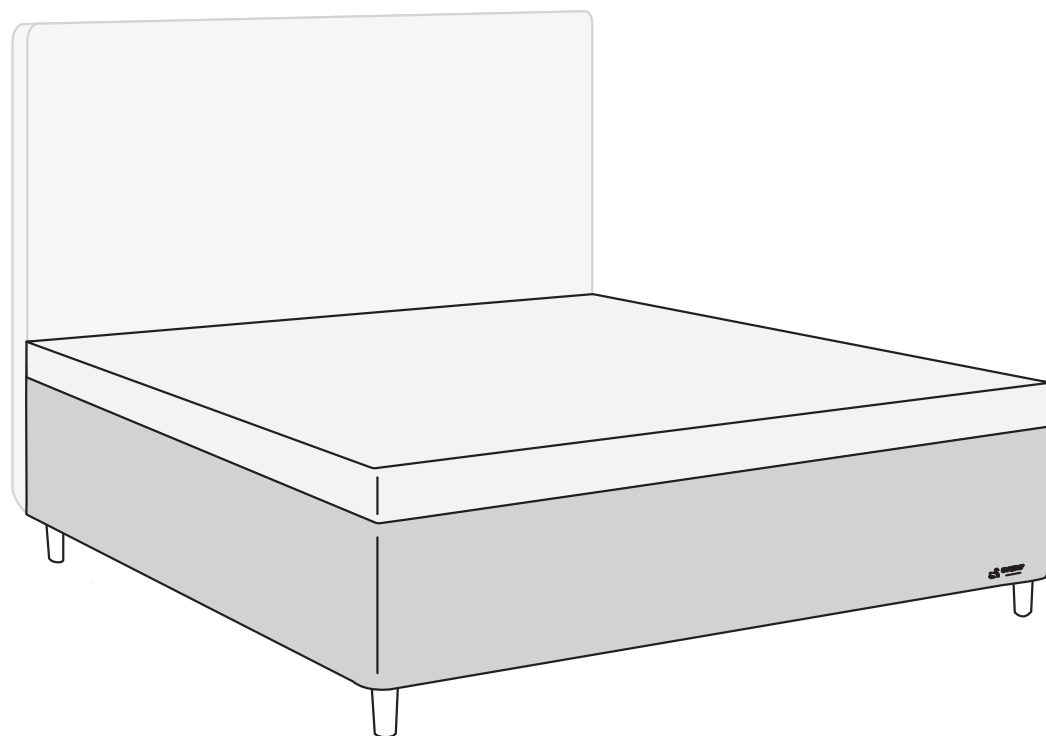

Svane® IntelliGel® DeLuxe Zoe

Parts

NO Eller
SE Eller
DK Eller
FI Tai
EE Või
UK Or

Included in headboard package.
Headboard are mounted to the bed frame as shown in grey.

Svane® IntelliGel® DeLuxe Zoe

3

4

5

6

NO Eller
SE Eller
DK Eller
FI Tai
EE Või
UK Or

Svane® IntelliGel® DeLuxe Zoe

9

10

**For more useful information about
your new product, visit Service at:**
svanebeds.com

Ekornes Beds AS
NO - 1900 Fetsund
Tel. +47 63 88 33 00