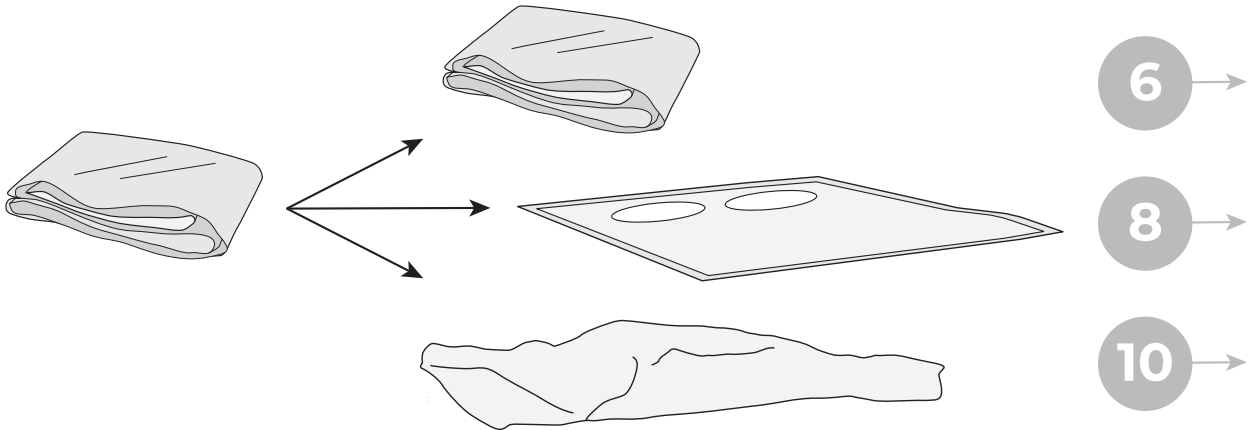

Svane® IntelliGel® DeLuxe Zoe

Parts

NO Eller
SE Eller
DK Eller
FI Tai
EE Või
UK Or

Included in headboard package.
Headboard are mounted to the bed frame as shown in grey.

Svane® IntelliGel® DeLuxe Zoe

3

4

5