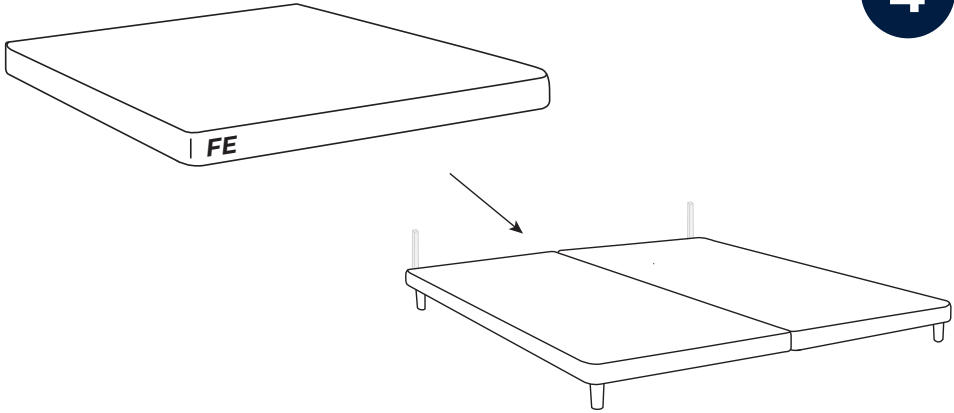

Svane® IntelliGel® DeLuxe Zoe

Parts

NO Eller
SE Eller
DK Eller
FI Tai
EE Või
UK Or

Included in headboard package.
Headboard are mounted to the bed frame as shown in grey.

Svane® IntelliGel® DeLuxe Zoe

3

4

5

6

NO Eller
SE Eller
DK Eller
FI Tai
EE Või
UK Or

Svane® IntelliGel® DeLuxe Zoe

9

10

**For more useful information about
your new product, visit Service at:**
svanebeds.com

Ekornes Beds AS
NO - 1900 Fetsund
Tel. +47 63 88 33 00