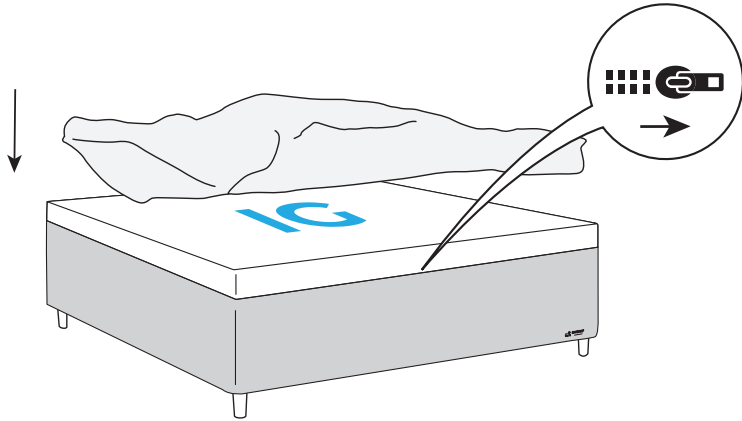

Svane® IntelliGel® DeLuxe Zoe

Parts

NO Eller
SE Eller
DK Eller
FI Tai
EE Või
UK Or

Included in headboard package.
Headboard are mounted to the bed frame as shown in grey.

Svane® IntelliGel® DeLuxe Zoe

3

4

5

6

NO Eller
SE Eller
DK Eller
FI Tai
EE Või
UK Or

Svane® IntelliGel® DeLuxe Zoe

9

10

**For more useful information about
your new product, visit Service at:**
svanebeds.com

Ekornes Beds AS
NO - 1900 Fetsund
Tel. +47 63 88 33 00