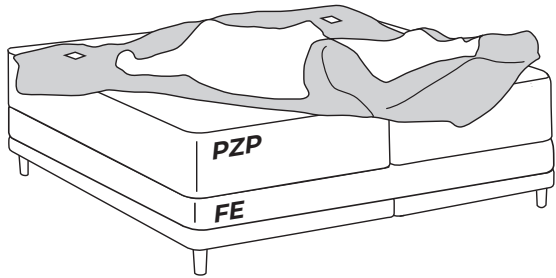

6

NO Eller
SE Eller
DK Eller
FI Tai
EE Või
UK Or