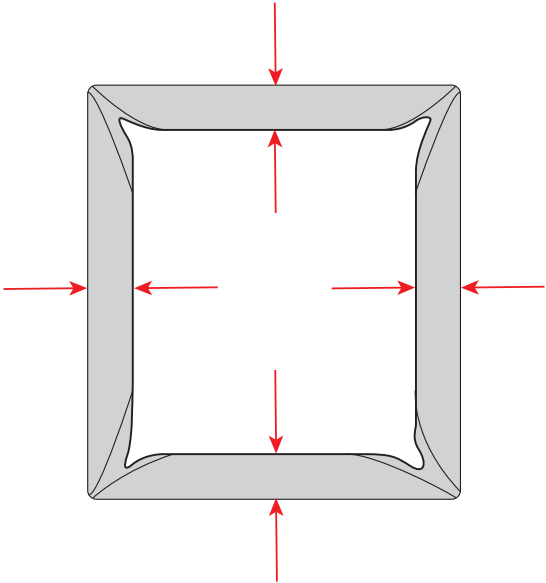

Svane® IntelliGel® DeLuxe Amelia

8