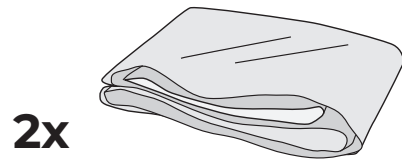

**Svane® IntelliGel® DeLuxe Amelia**

**Parts**

**NO** Eller  
**SE** Eller  
**DK** Eller  
**FI** Tai  
**EE** Või  
**UK** Or

**Included in headboard package.**  
Headboard are mounted to the bed frame as shown in grey.