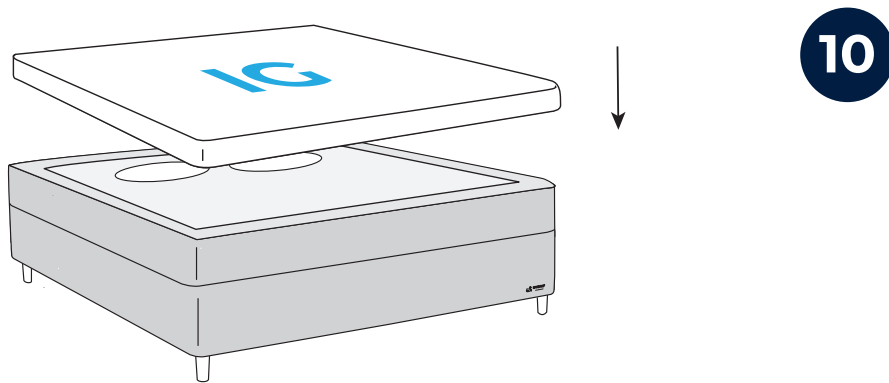

Svane® IntelliGel® DeLuxe Amelia