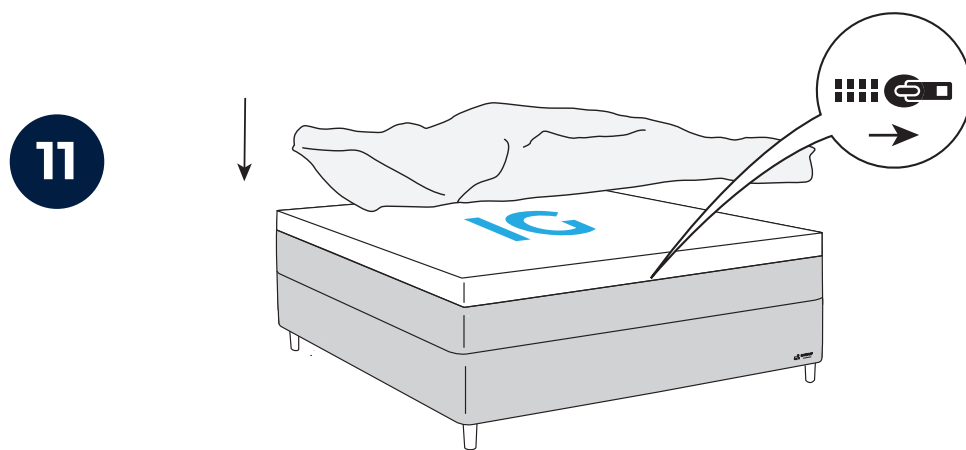

**Svane® IntelliGel® DeLuxe Amelia**

**Parts**

**NO** Eller  
**SE** Eller  
**DK** Eller  
**FI** Tai  
**EE** Või  
**UK** Or

**Included in headboard package.**  
Headboard are mounted to the bed frame as shown in grey.

# Svane® IntelliGel® DeLuxe Amelia

Svane® IntelliGel® DeLuxe Amelia

8

Svane® IntelliGel® DeLuxe Amelia

**For more useful information about  
your new product, visit Service at:**  
[svanebeds.com](http://svanebeds.com)