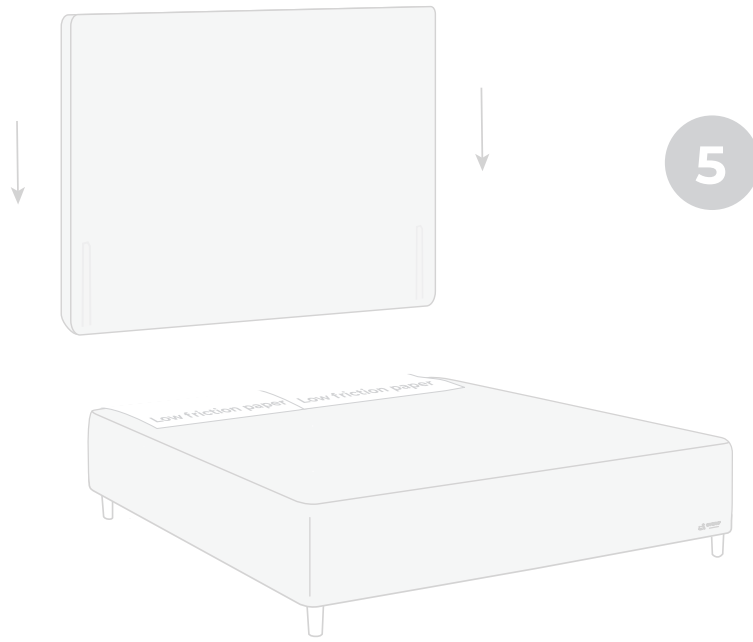

Included in headboard package.

Headboard are mounted to the bed frame as shown in grey.

Svane® IntelliGel® DeLuxe Zarah

Svane® IntelliGel® DeLuxe Zarah

3

4

NO Eller
SE Eller
DK Eller
FI Tai
EE Või
UK Or

Svane® IntelliGel® DeLuxe Zarah