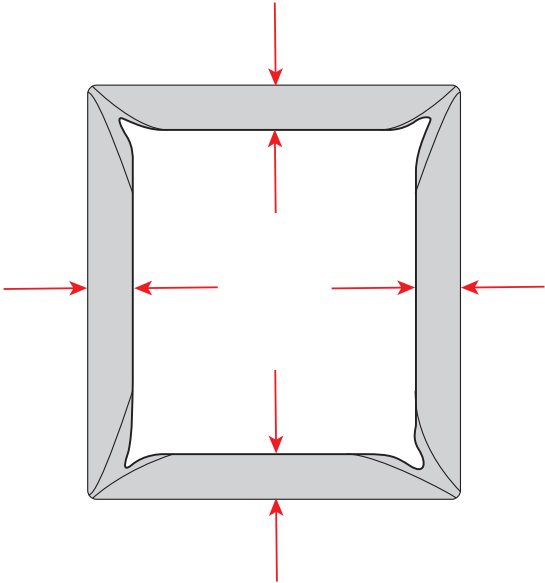

Svane® IntelliGel® DeLuxe Zarah

8