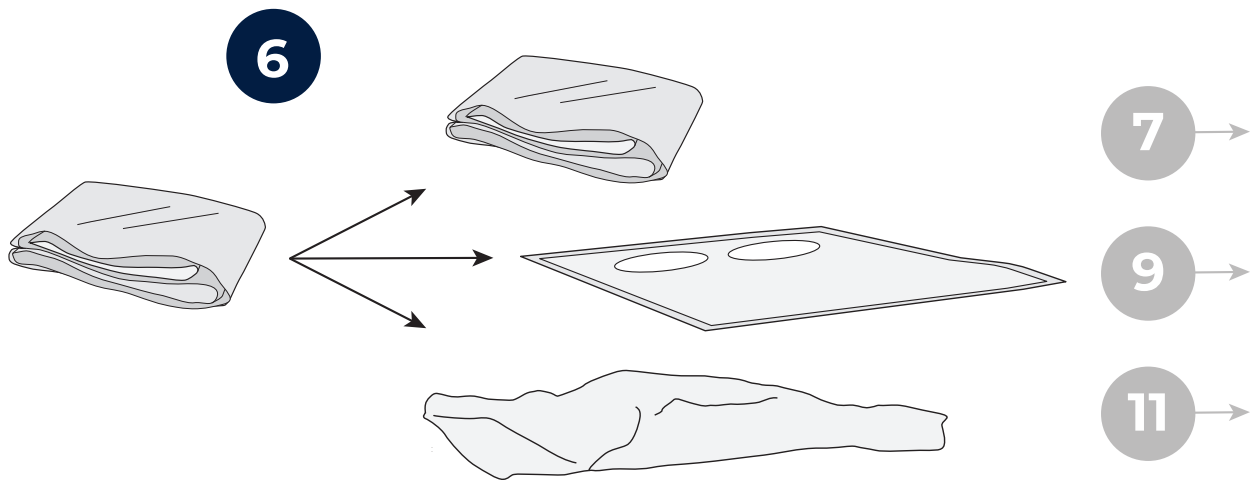

Included in headboard package.

Headboard are mounted to the bed frame as shown in grey.

Svane® IntelliGel® DeLuxe Zarah

Svane® IntelliGel® DeLuxe Zarah

3

4

NO Eller
SE Eller
DK Eller
FI Tai
EE Või
UK Or

Svane® IntelliGel® DeLuxe Zarah