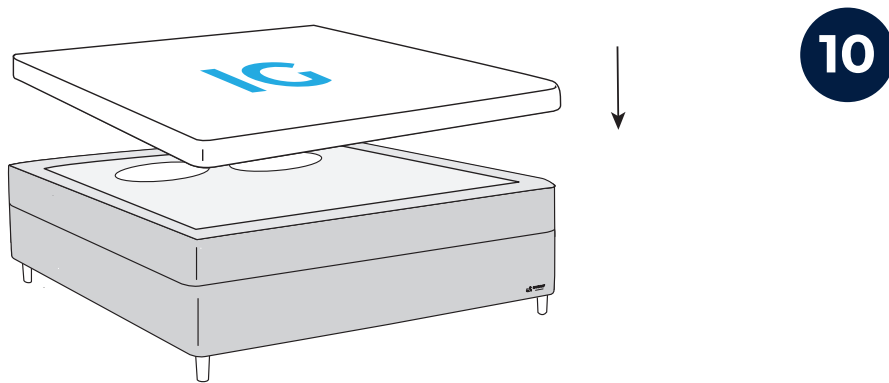

Svane® IntelliGel® DeLuxe Zarah