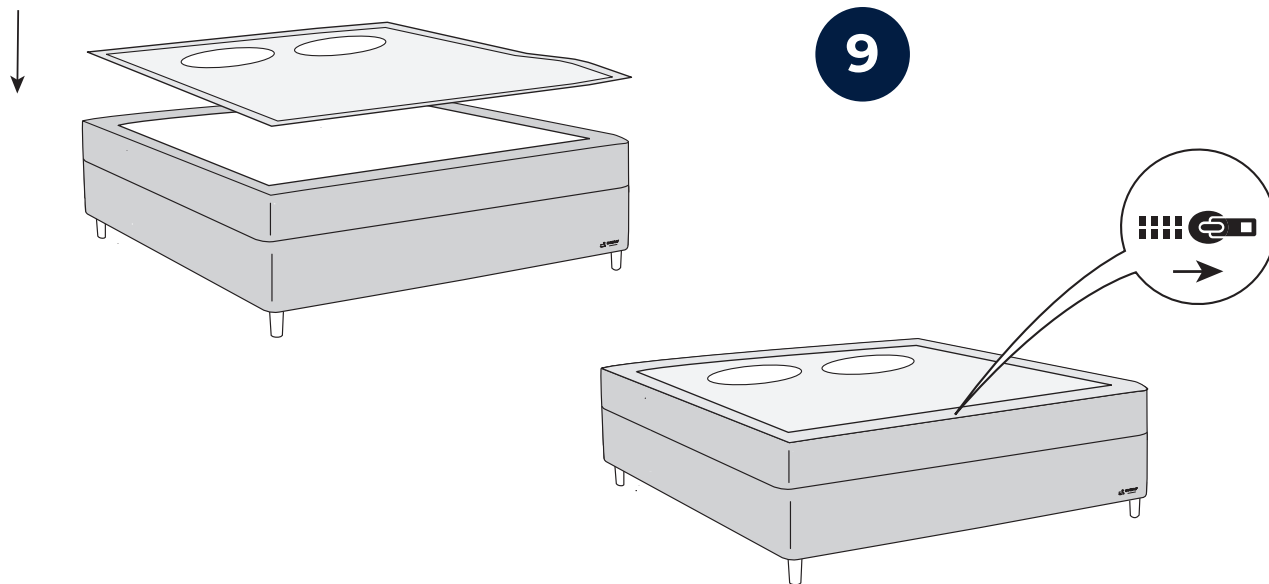

Svane® IntelliGel® DeLuxe Zelena