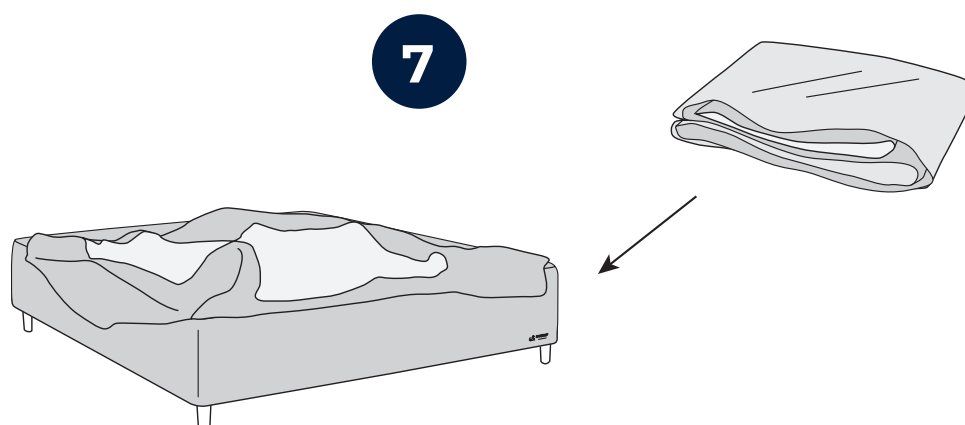

Svane® IntelliGel® DeLuxe Zelena