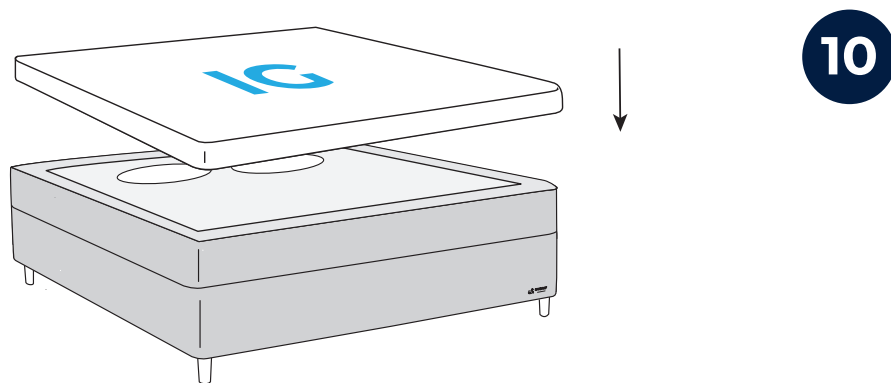

Svane® IntelliGel® DeLuxe Zelena