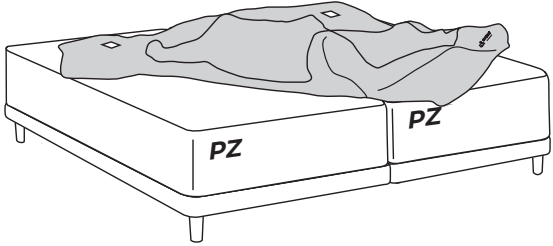

NO Eller
SE Eller
DK Eller
FI Tai
EE Või
UK Or