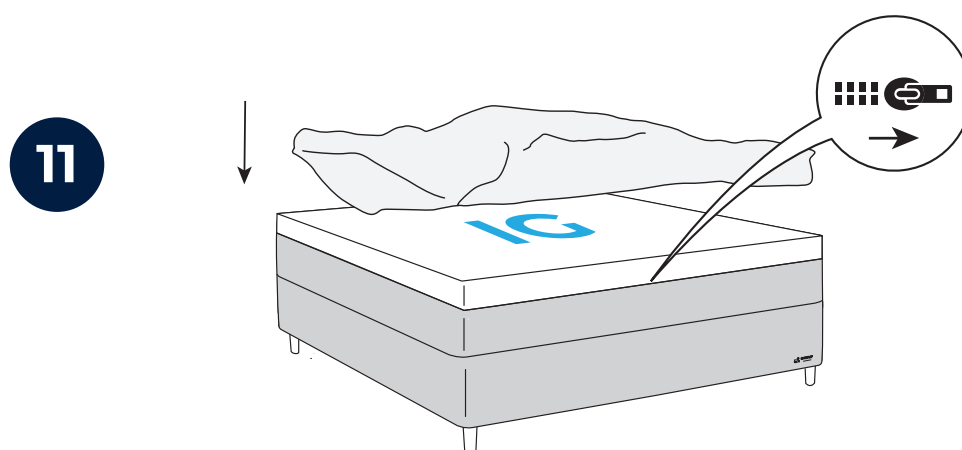

Svane® IntelliGel® DeLuxe Zelena