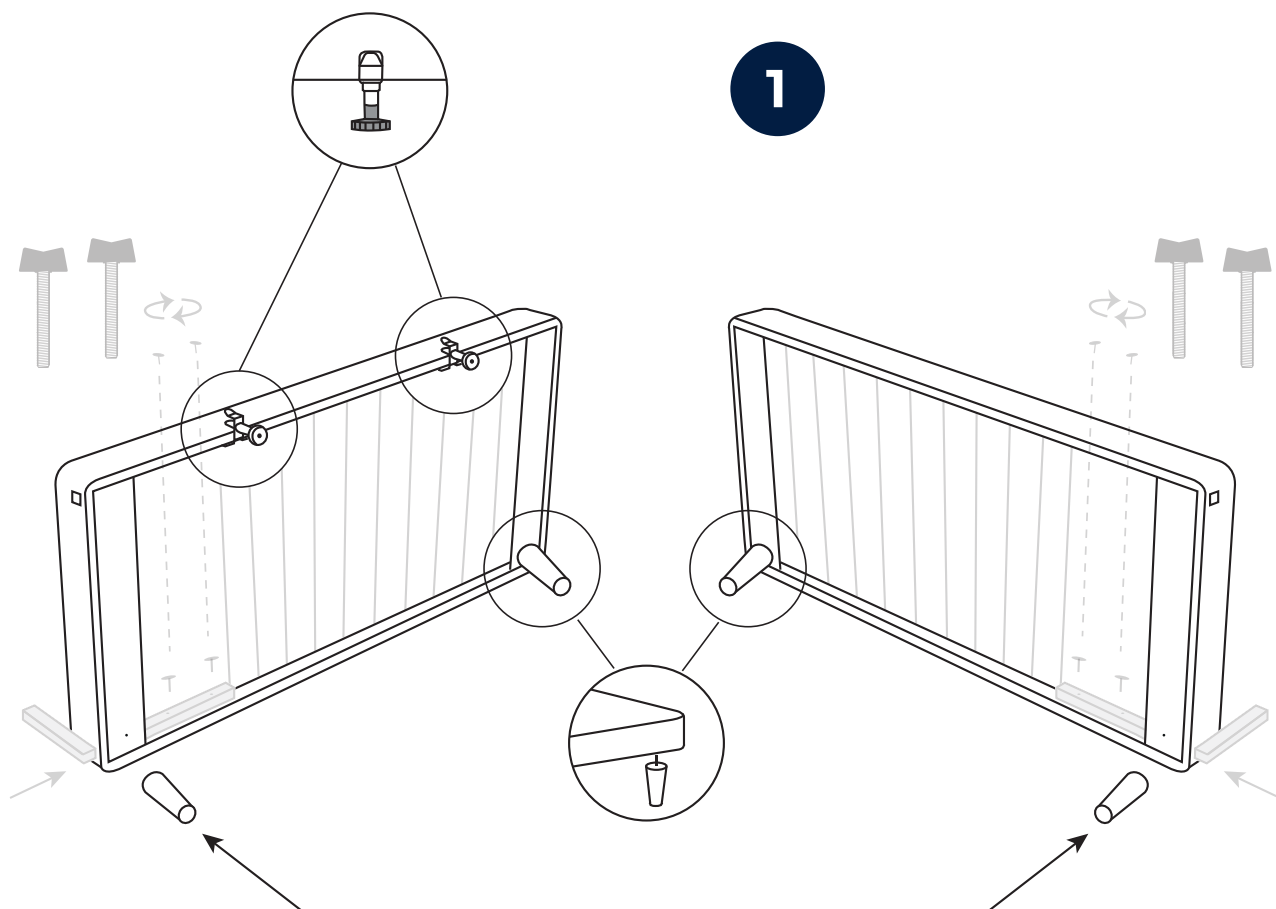

Svane® IntelliGel® DeLuxe Zelena