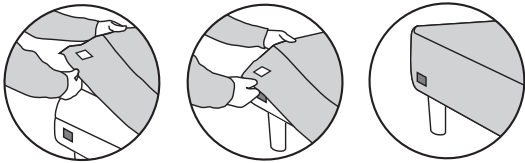

Svane® IntelliGel® DeLuxe Zelena

3

4

NO Eller
SE Eller
DK Eller
FI Tai
EE Või
UK Or