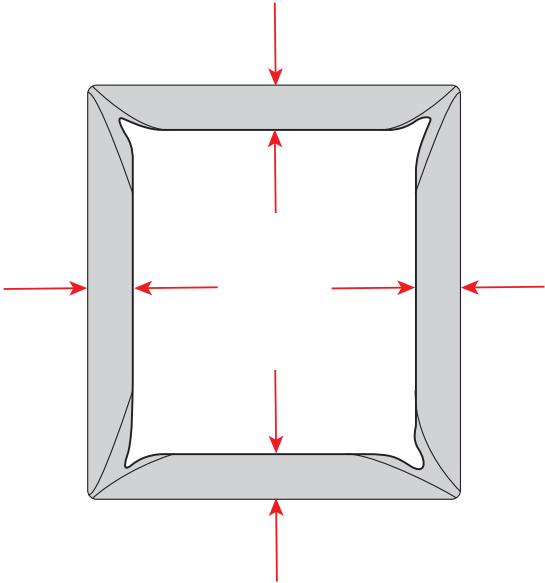

Svane® IntelliGel® DeLuxe Zelena

8