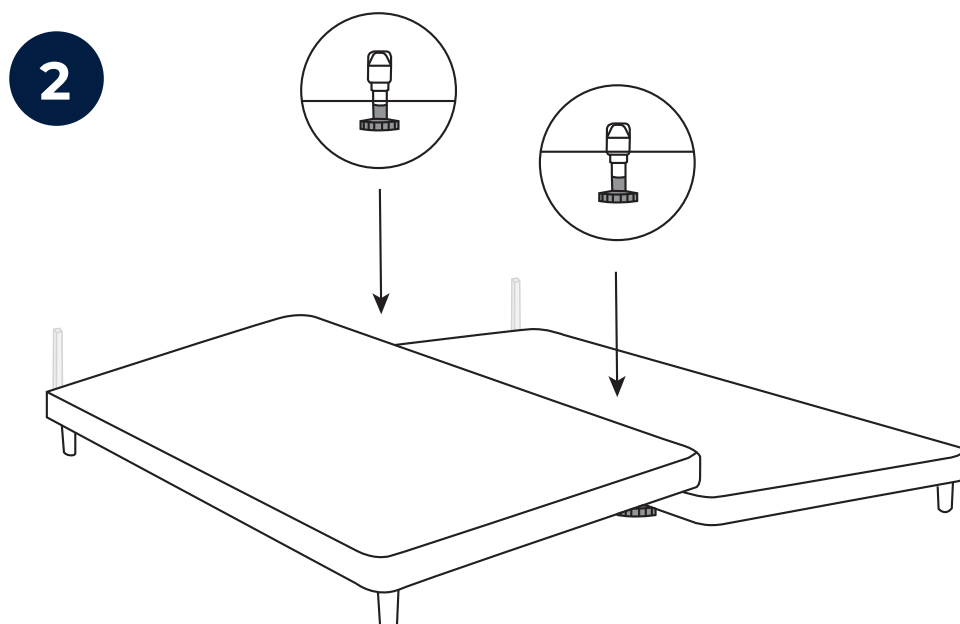

Svane® IntelliGel® DeLuxe Zelena