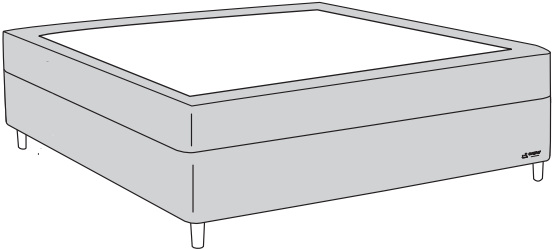

Svane® IntelliGel® DeLuxe Zelena

8