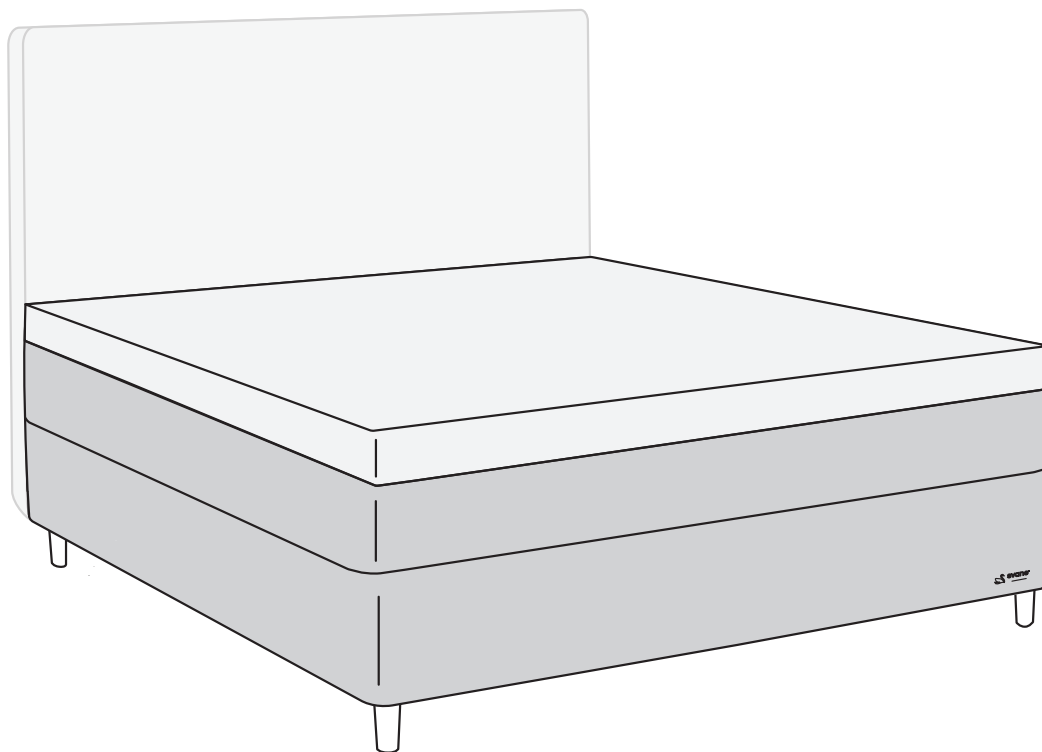

**For more useful information about
your new product, visit Service at:**
svanebeds.com

Ekornes Beds AS
NO - 1900 Fetsund
Tel. +47 63 88 33 00