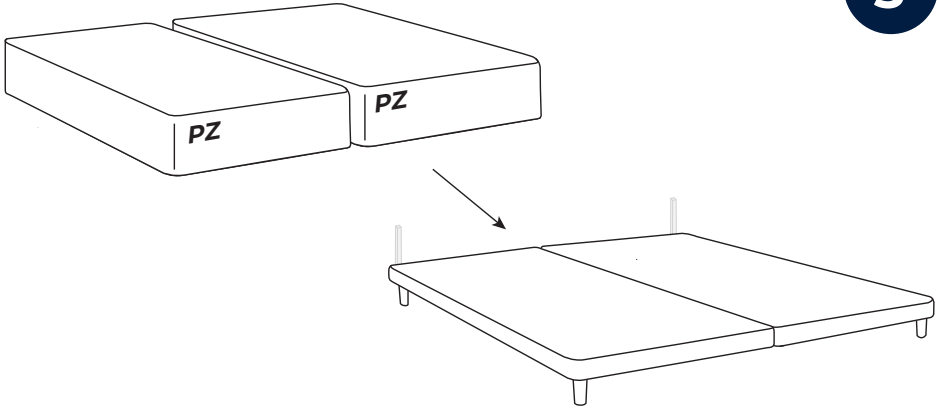

Svane® IntelliGel® DeLuxe Zelena

3