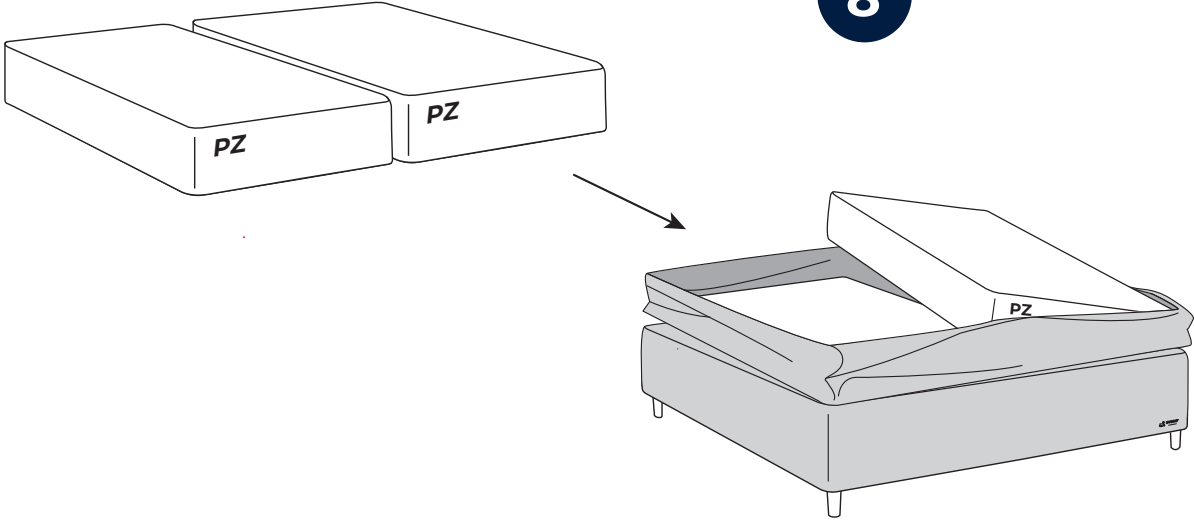

Svane® IntelliGel® DeLuxe Zelena

8