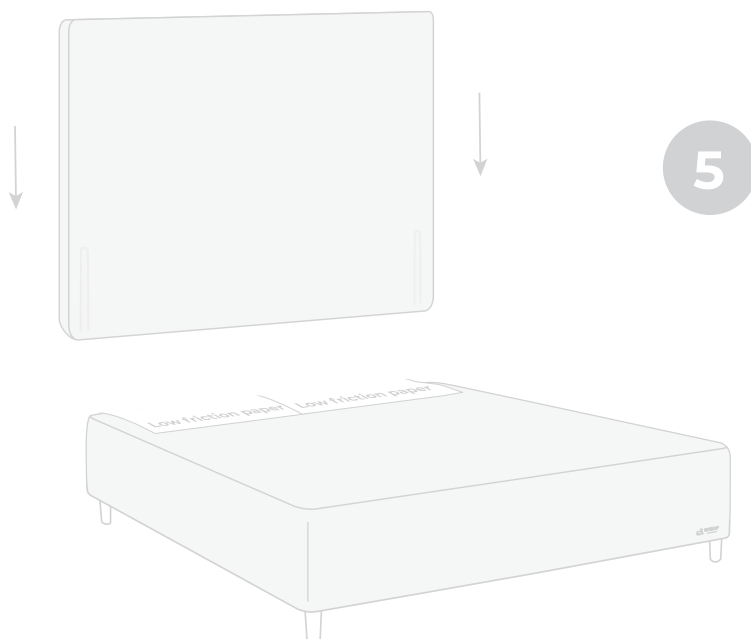

Svane® IntelliGel® DeLuxe Zelena