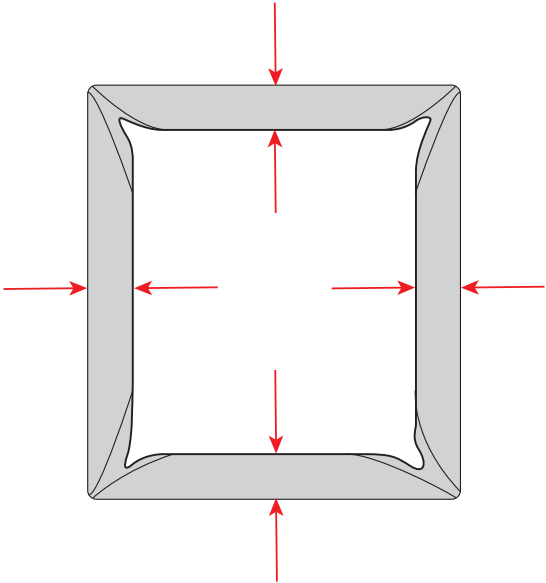

Svane® IntelliGel® DeLuxe Zephy

8