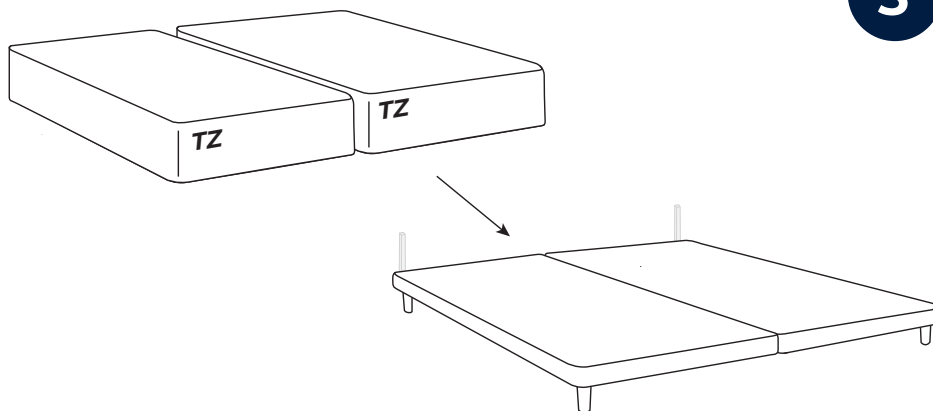

Svane® IntelliGel® DeLuxe Zophy

3