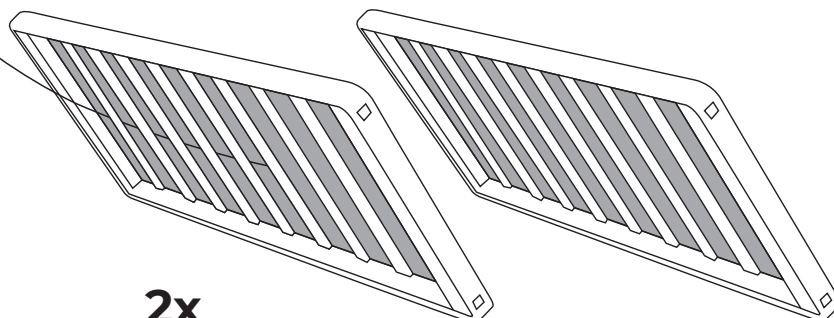

IntelliGel® DeLuxe Top	
PluraZone	PluraZone
TrioZone	TrioZone
Smart Frame	Smart Frame

Svane® IntelliGel® DeLuxe Zephy

Parts

1x
IntelliGel®

2x
PluraZone

2x
TrioZone

2x

2x

2x

4x

2x

NO Eller
SE Eller
DK Eller
FI Tai
EE Või
UK Or

2x

Included in headboard package.

Headboard are mounted to the bed frame as shown in grey.

Svane® IntelliGel® DeLuxe Zophy