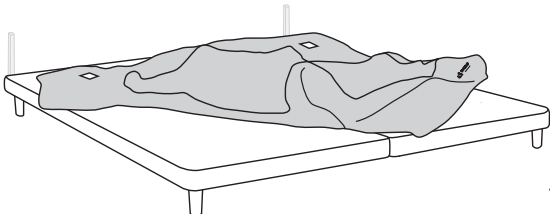

Svane® IntelliGel® DeLuxe Athena

3

NO Eller
SE Eller
DK Eller
FI Tai
EE Või
UK Or