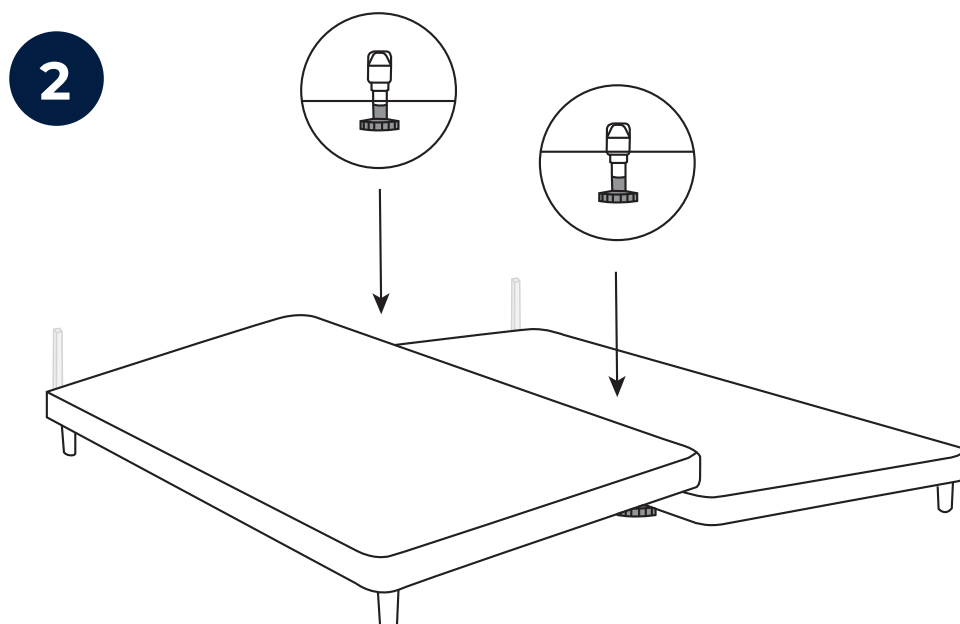

2x

NO Eller
SE Eller
DK Eller
FI Tai
EE Või
UK Or

2x

Included in headboard package.

Headboard are mounted to the bed frame as shown in grey.

Svane® IntelliGel® DeLuxe Athena

Svane® IntelliGel® DeLuxe Athena