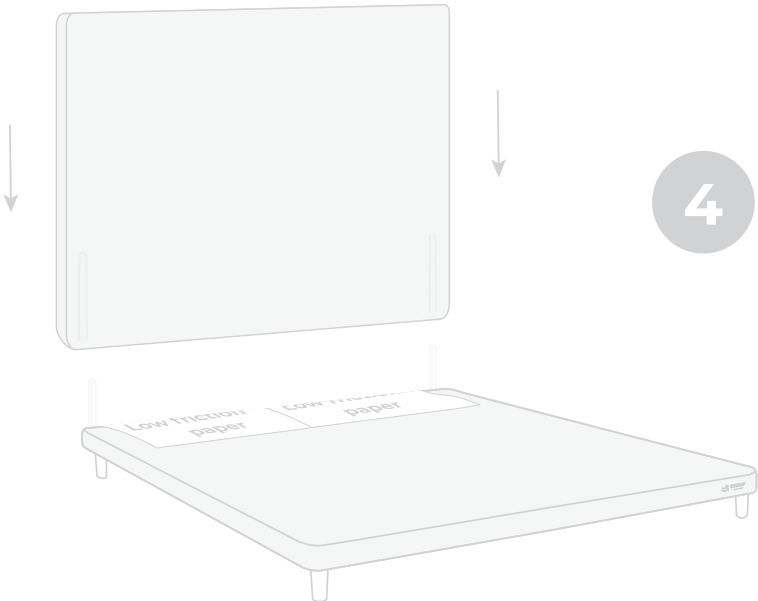

Svane® IntelliGel® DeLuxe Athena

3

NO Eller
SE Eller
DK Eller
FI Tai
EE Või
UK Or