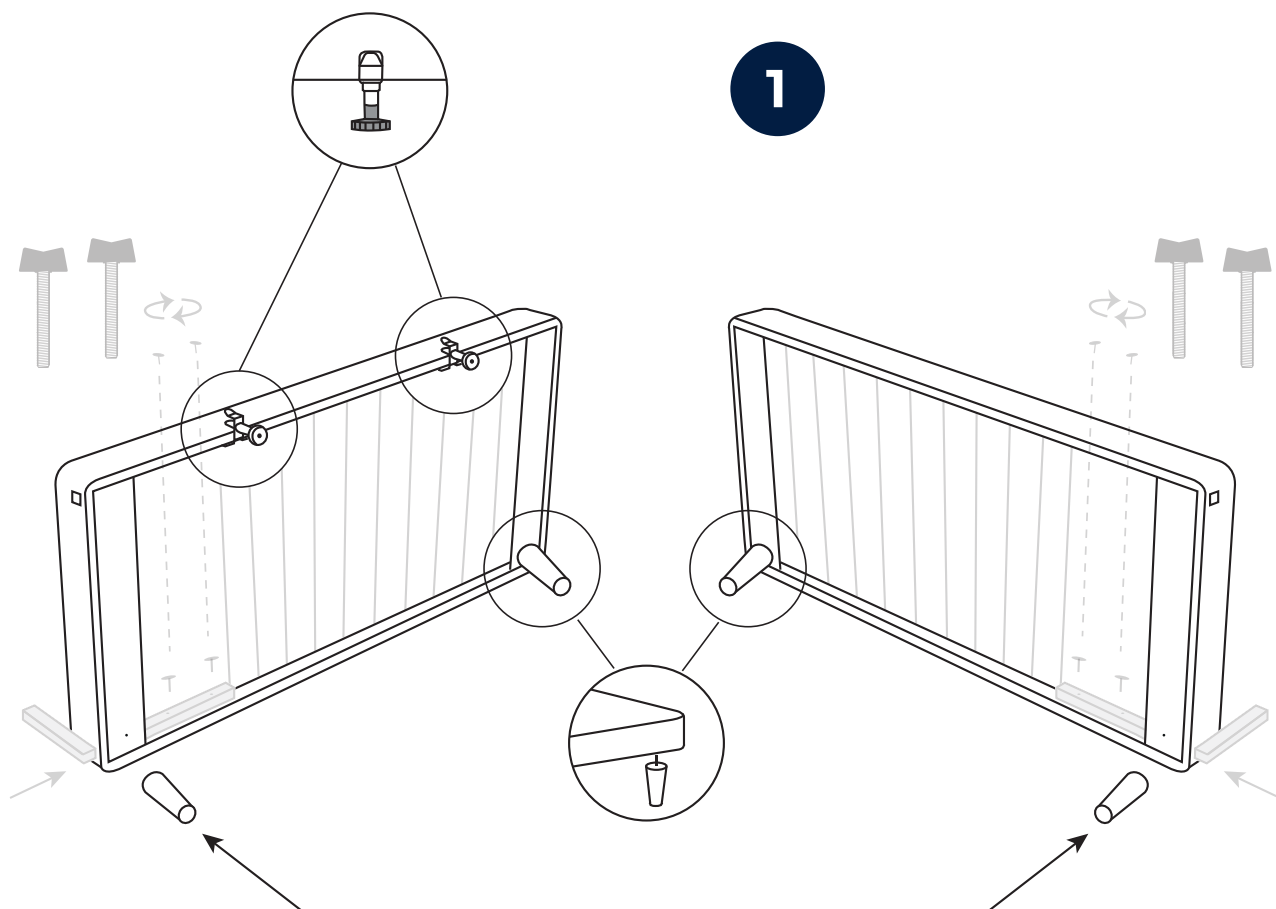

2x

NO Eller
SE Eller
DK Eller
FI Tai
EE Või
UK Or

2x

Included in headboard package.

Headboard are mounted to the bed frame as shown in grey.

Svane® IntelliGel® DeLuxe Athena

Svane® IntelliGel® DeLuxe Athena