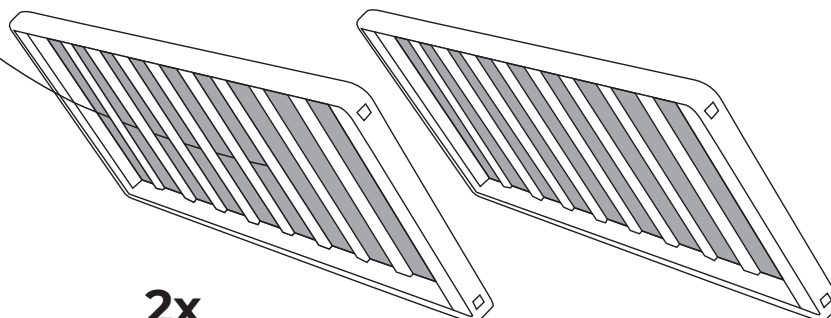

IntelliGel® DeLuxe Top	
AdaptiveZone	AdaptiveZone
PluraZonePlus	PluraZonePlus
Smart Frame	Smart Frame

Svane® IntelliGel® DeLuxe Athena

Parts

1x
IntelliGel®

2x
AdaptiveZone

2x
PluraZonePlus

2x

4x

2x

NO Eller
SE Eller
DK Eller
FI Tai
EE Või
UK Or

2x

Included in headboard package.

Headboard are mounted to the bed frame as shown in grey.

Svane® IntelliGel® DeLuxe Athena

Svane® IntelliGel® DeLuxe Athena