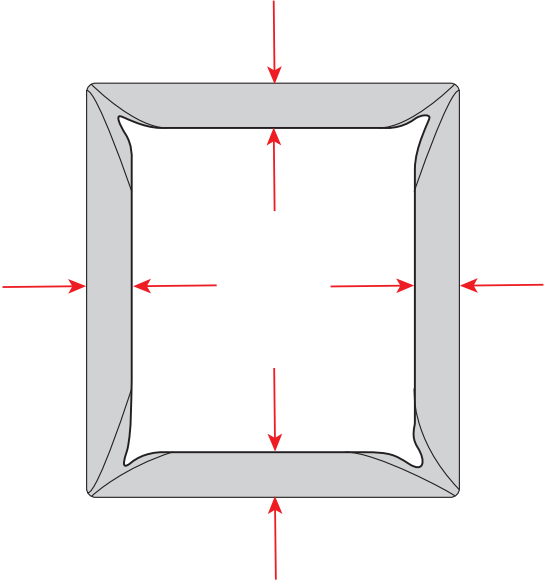

Svane® IntelliGel® DeLuxe Athena