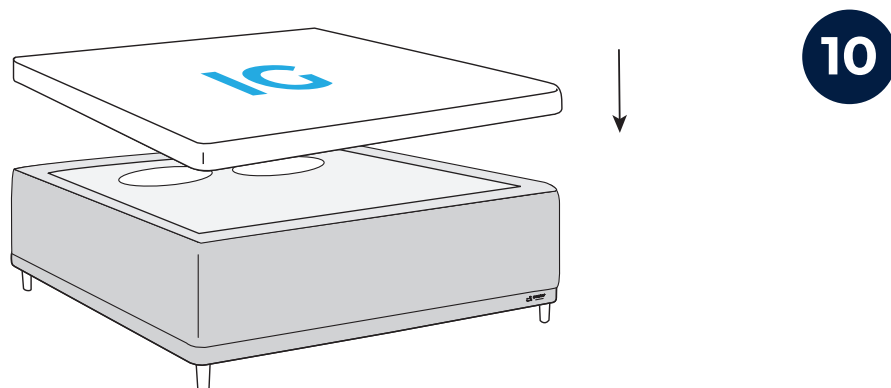

Svane® IntelliGel® DeLuxe Zenon