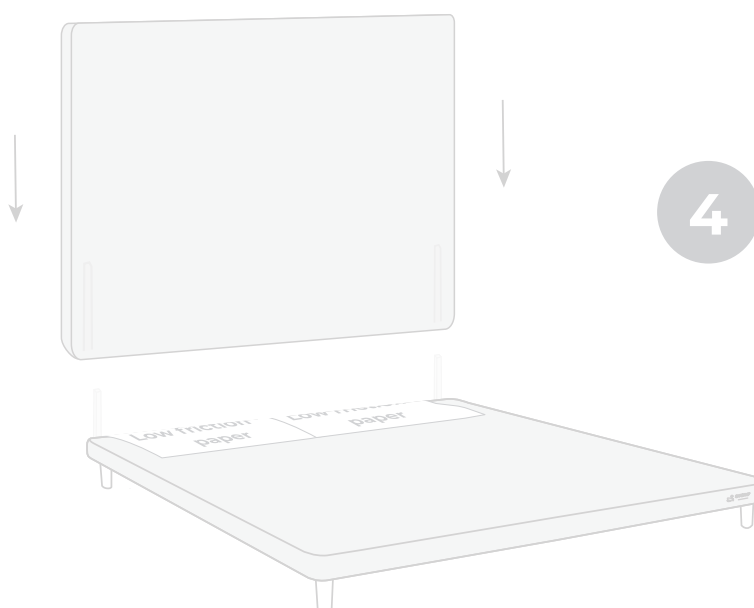

2x

Included in headboard package.

Headboard are mounted to the bed frame as shown in grey.

Svane® IntelliGel® DeLuxe Zenon

Svane® IntelliGel® DeLuxe Zenon

3

NO Eller
SE Eller
DK Eller
FI Tai
EE Või
UK Or

5