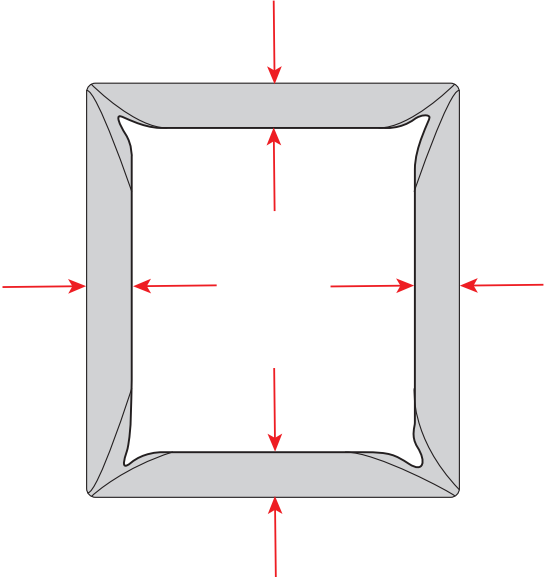

Svane® IntelliGel® DeLuxe Zenon