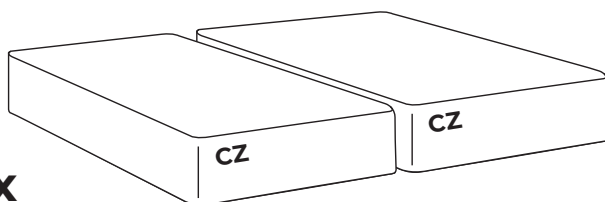

IntelliGel® DeLuxe Top	
ComfyZone	ComfyZone
ComfyZone	ComfyZone
Smart Frame	Smart Frame

Svane® IntelliGel® DeLuxe Zienna

Parts

1x
IntelliGel®

4x
ComfyZone

2x

2x

2x

4x

2x

NO Eller
SE Eller
DK Eller
FI Tai
EE Või
UK Or

2x

Included in headboard package.

Headboard are mounted to the bed frame as shown in grey.

Svane® IntelliGel® DeLuxe Zienna

Svane® IntelliGel® DeLuxe Zienna