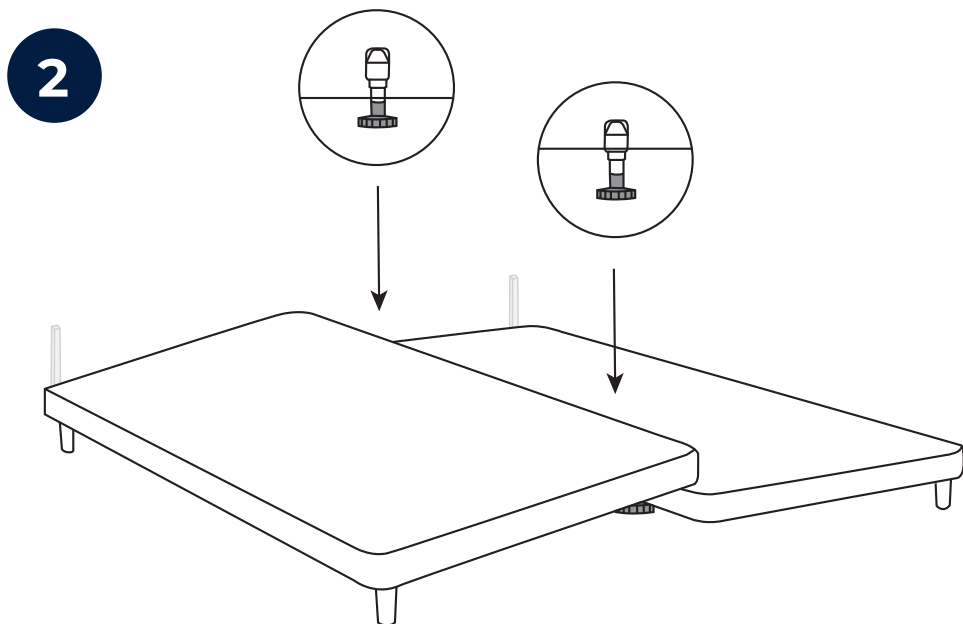

4x

2x

NO Eller
SE Eller
DK Eller
FI Tai
EE Või
UK Or

2x

Included in headboard package.

Headboard are mounted to the bed frame as shown in grey.

Svane® IntelliGel® DeLuxe Zienna

Svane® IntelliGel® DeLuxe Zienna