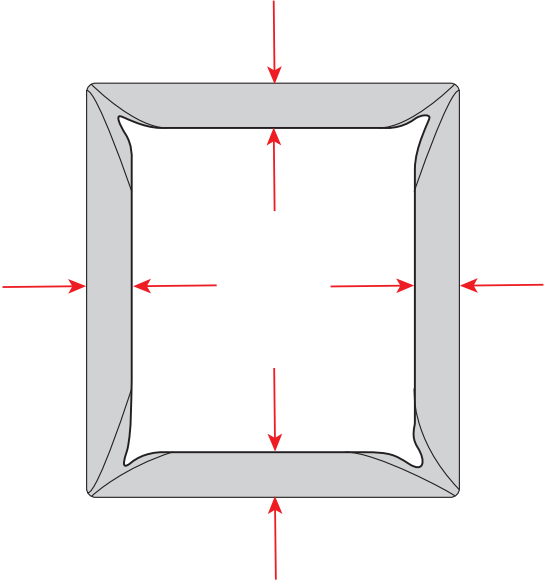

Svane® IntelliGel® DeLuxe Zienna