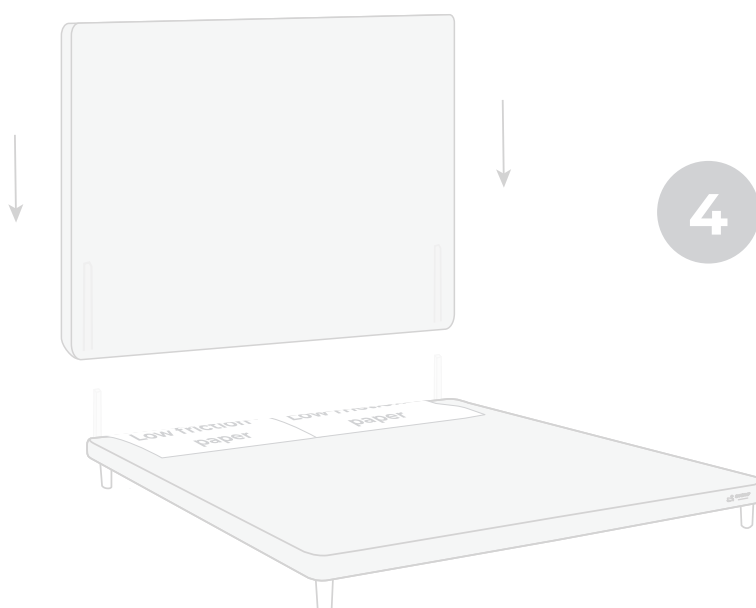

Svane® IntelliGel® DeLuxe Zienna

3

NO Eller
SE Eller
DK Eller
FI Tai
EE Või
UK Or