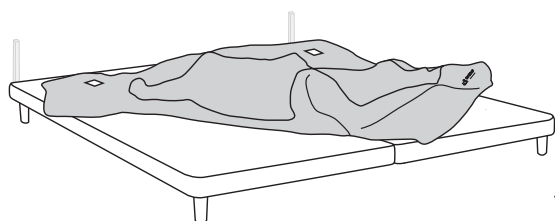

Svane® IntelliGel® DeLuxe Zienna

3

NO Eller
SE Eller
DK Eller
FI Tai
EE Või
UK Or