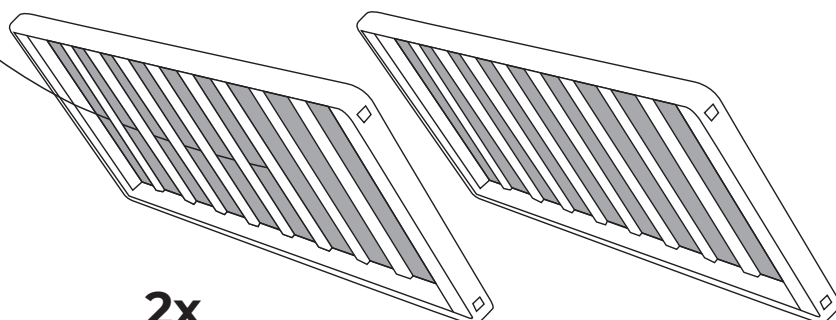

IntelliGel® DeLuxe Top	
ComfyZone	ComfyZone
ComfyZone	ComfyZone
Smart Frame	Smart Frame

Svane® IntelliGel® DeLuxe Zienna

Parts

1x
IntelliGel®

4x
ComfyZone

2x

2x

2x

4x

2x

NO Eller
SE Eller
DK Eller
FI Tai
EE Või
UK Or

2x

Included in headboard package.

Headboard are mounted to the bed frame as shown in grey.

Svane® IntelliGel® DeLuxe Zienna

Svane® IntelliGel® DeLuxe Zienna