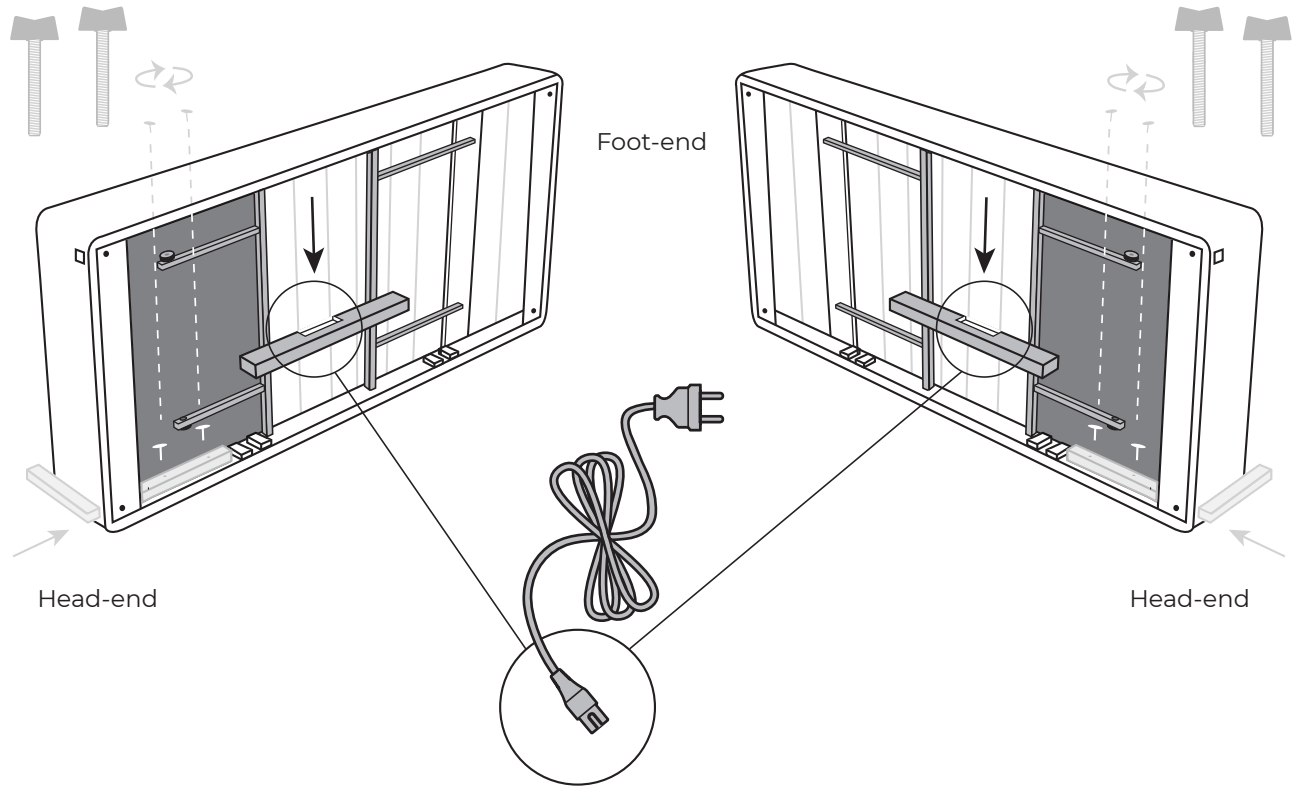

2x
Power cord

2x
Remote control

2x

4x

2x
Remote control pocket

NO Eller
DK Eller
DE Oder
FI Tai
EE Või
UK Or

2x

Included in headboard package.

Headboard are mounted to the bed frame as shown in grey.

Svane® IntelliGel® DeLuxe Zarah adjustable bed

1

2

Svane® IntelliGel® DeLuxe Zarah adjustable bed

3

Svane® IntelliGel® DeLuxe Zarah adjustable bed

5