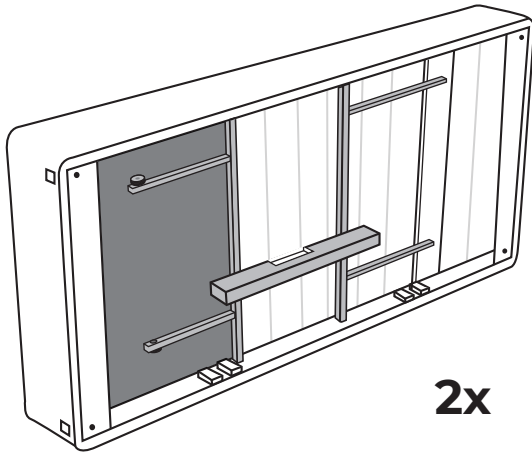

IntelliGel® DeLuxe Top	IntelliGel® DeLuxe Top
ComfyZone	ComfyZone
Motion 6000	Motion 6000

Svane® IntelliGel® DeLuxe Zarah adjustable bed

Parts

2x
IntelliGel®

2x
ComfyZone

2x

3x

2x

2x
Power cord

2x
Remote control

2x

4x

2x
Remote control pocket

NO Eller
DK Eller
DE Oder
FI Tai
EE Või
UK Or

2x

Included in headboard package.

Headboard are mounted to the bed frame as shown in grey.

Svane® IntelliGel® DeLuxe Zarah adjustable bed

1

2

Svane® IntelliGel® DeLuxe Zarah adjustable bed

3

Svane® IntelliGel® DeLuxe Zarah adjustable bed

5