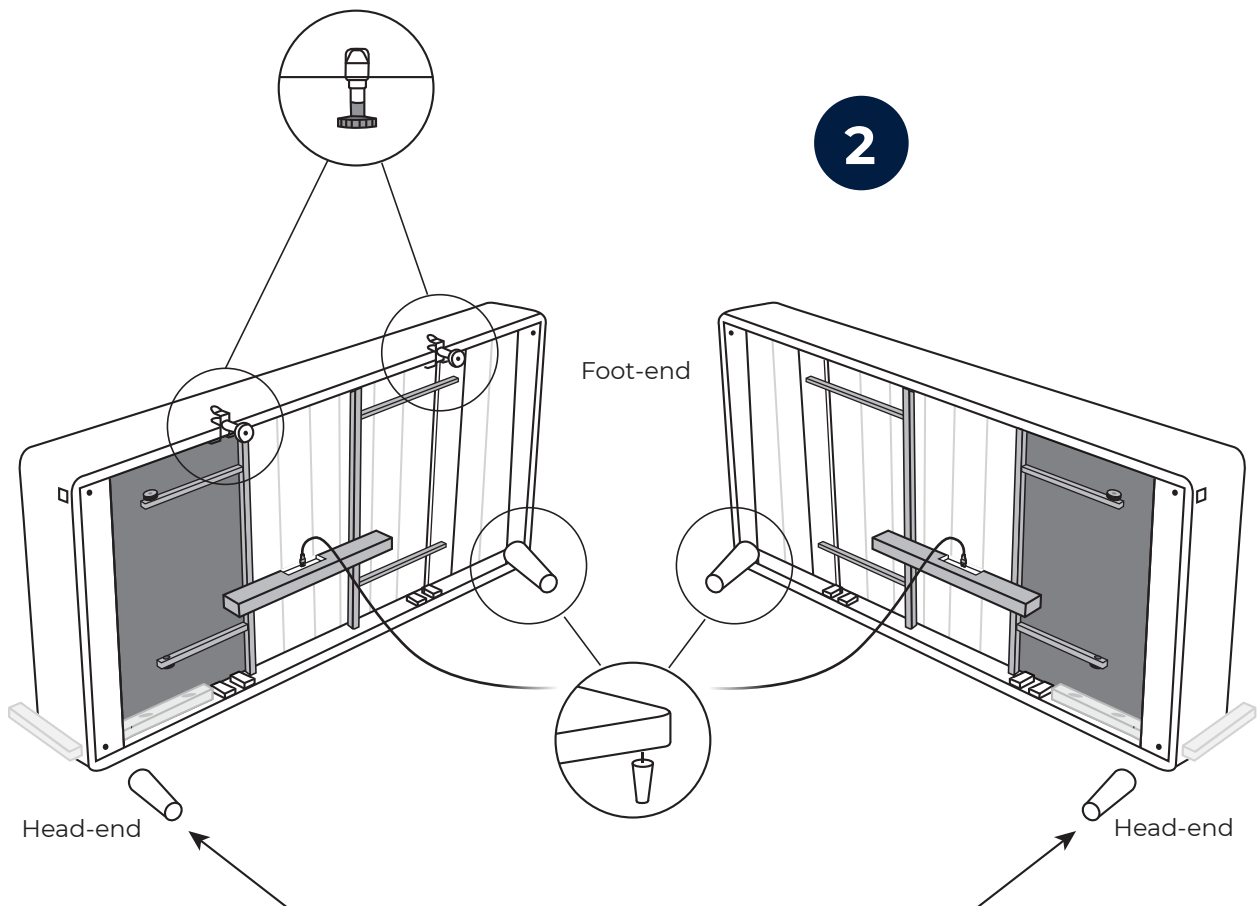

2x
Power cord

2x
Remote control

2x

4x

2x
Remote control pocket

NO Eller
DK Eller
DE Oder
FI Tai
EE Või
UK Or

2x

Included in headboard package.

Headboard are mounted to the bed frame as shown in grey.

Svane® IntelliGel® DeLuxe Zarah adjustable bed

1

2

Svane® IntelliGel® DeLuxe Zarah adjustable bed

3

Svane® IntelliGel® DeLuxe Zarah adjustable bed

5