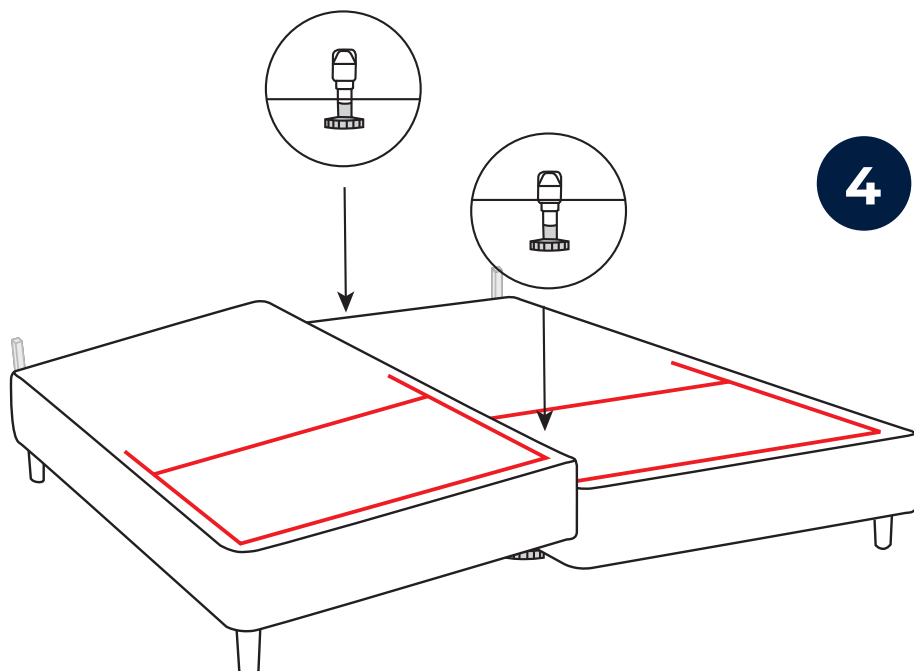

Svane® IntelliGel® DeLuxe Zelena adjustable bed

3