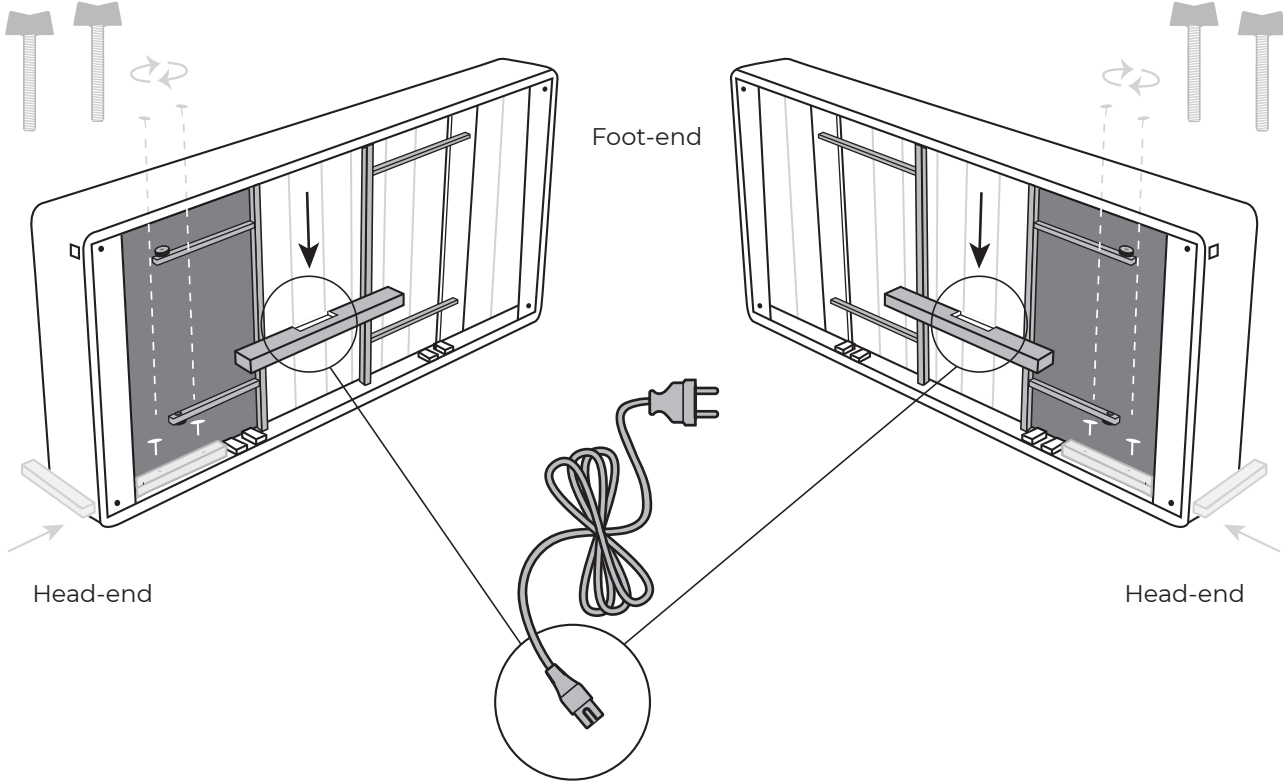

Svane® IntelliGel® DeLuxe Zelena adjustable bed

1