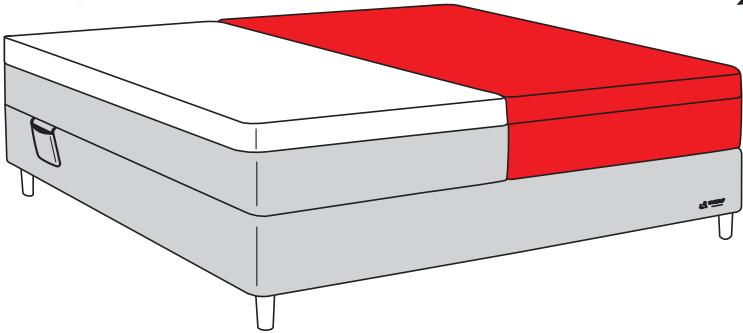

repeat step

7 to 14