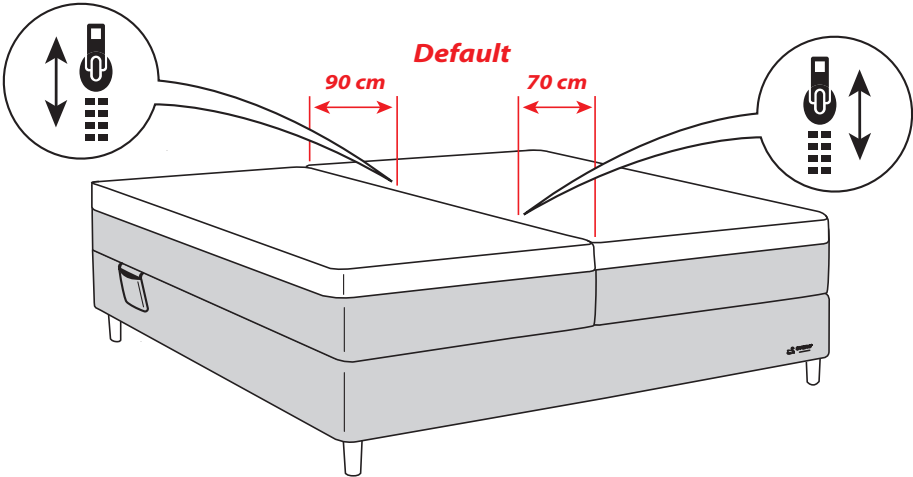

Svane® IntelliGel® DeLuxe Zelena adjustable bed

14

repeat step

7 to 14

15

**For more useful information about
your new product, visit Service at:**
svanebeds.com

Ekornes Beds AS
NO - 1900 Fetsund
Tel. +47 63 88 33 00