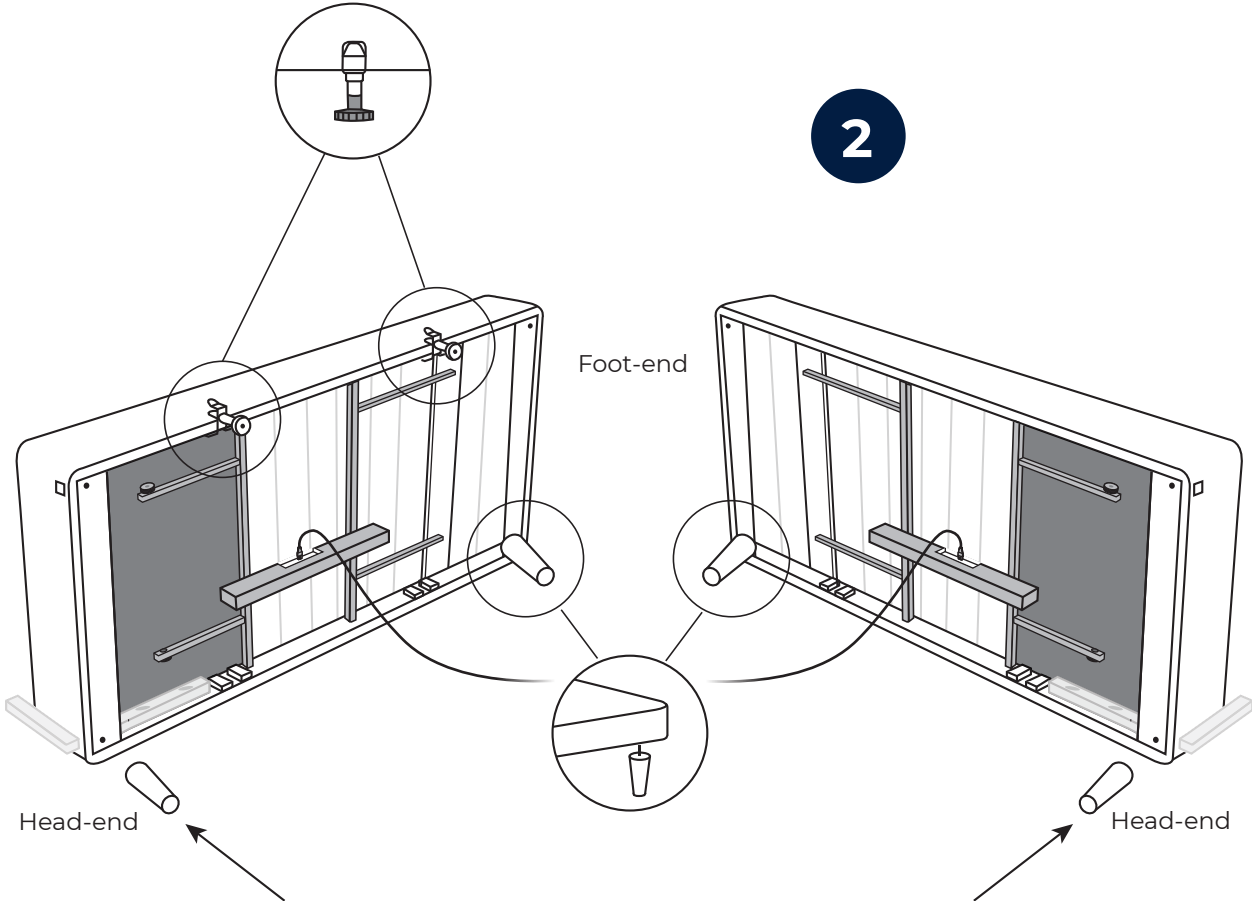

Svane® IntelliGel® DeLuxe Zelena adjustable bed

1

2