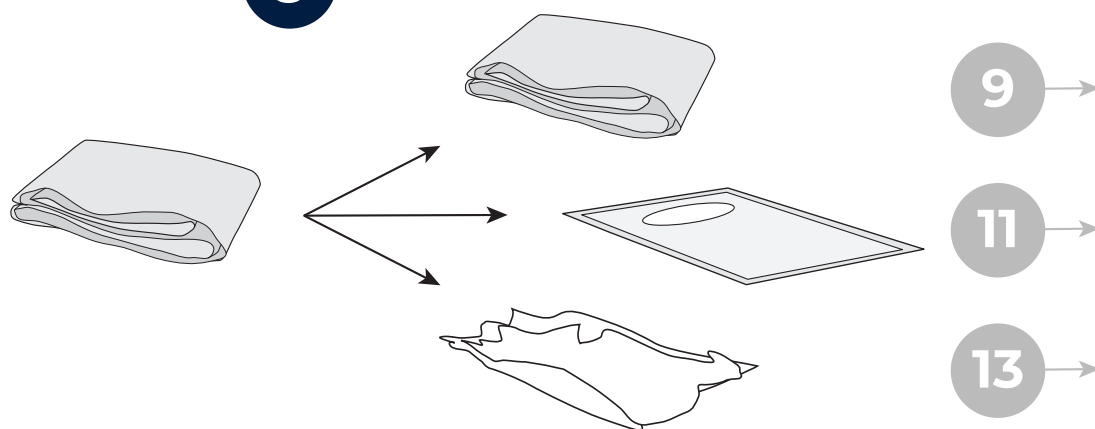

6

Svane® IntelliGel® DeLuxe Zelena adjustable bed

7

8

Svane® IntelliGel® DeLuxe Zelena adjustable bed

9

10

Svane® IntelliGel® DeLuxe Zelena adjustable bed

Svane® IntelliGel® DeLuxe Zelena adjustable bed

14

repeat step

7 to 14

15

**For more useful information about
your new product, visit Service at:**
svanebeds.com

Ekornes Beds AS
NO - 1900 Fetsund
Tel. +47 63 88 33 00