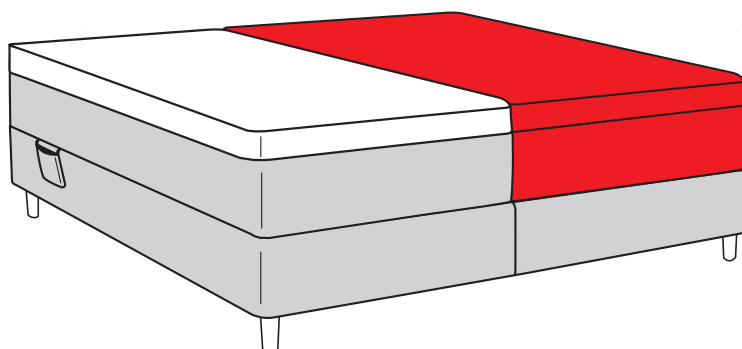

IntelliGel® DeLuxe Top	IntelliGel® DeLuxe Top
AdaptiveZone	AdaptiveZone
Motion 7000	Motion 7000

Svane® IntelliGel® DeLuxe Athena adjustable bed

Parts

NO Eller
DK Eller
DE Oder
FI Tai
EE Või
UK Or

Included in headboard package.
Headboard are mounted to the bed frame as shown in grey.

Svane® IntelliGel® DeLuxe Athena adjustable bed

Svane® IntelliGel® DeLuxe Athena adjustable bed

Svane® IntelliGel® DeLuxe Athena adjustable bed

14

repeat step

7 to 14

15

Svane® IntelliGel® DeLuxe Athena adjustable bed