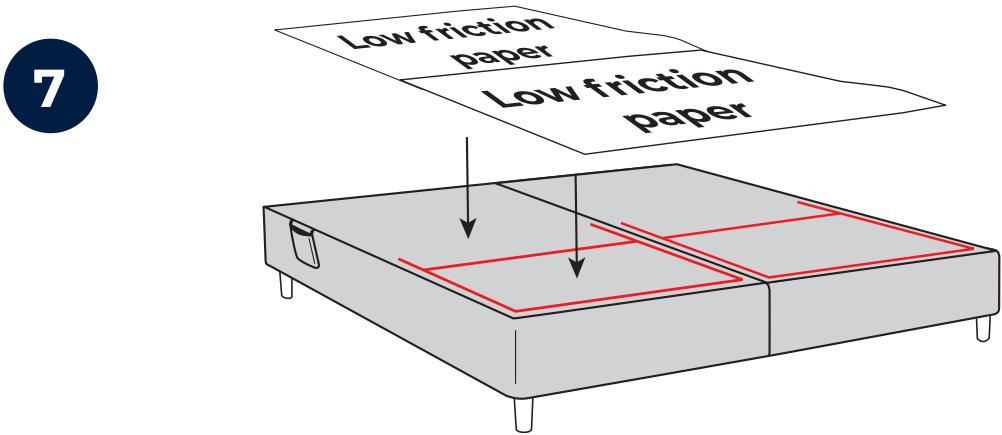

IntelliGel® DeLuxe Top	IntelliGel® DeLuxe Top
AdaptiveZone	AdaptiveZone
Motion 7000	Motion 7000

Svane® IntelliGel® DeLuxe Athena adjustable bed

Parts

NO Eller
DK Eller
DE Oder
FI Tai
EE Või
UK Or

Included in headboard package.
Headboard are mounted to the bed frame as shown in grey.

Svane® IntelliGel® DeLuxe Athena adjustable bed

1

2

Svane® IntelliGel® DeLuxe Athena adjustable bed

3

4

5

Svane® IntelliGel® DeLuxe Athena adjustable bed