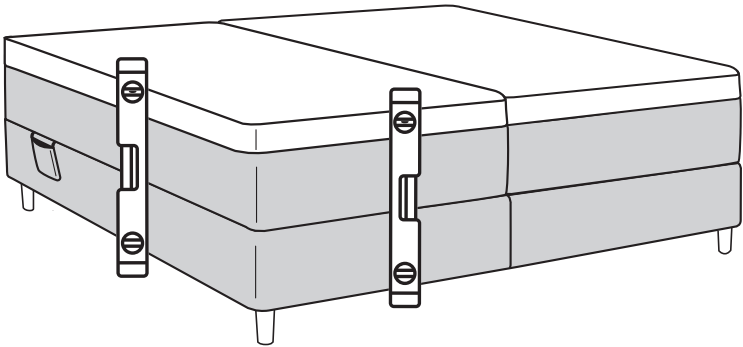

IntelliGel® DeLuxe Top	IntelliGel® DeLuxe Top
AdaptiveZone	AdaptiveZone
Motion 7000	Motion 7000

Svane® IntelliGel® DeLuxe Athena adjustable bed

Parts

NO Eller
DK Eller
DE Oder
FI Tai
EE Või
UK Or

Included in headboard package.
Headboard are mounted to the bed frame as shown in grey.

Svane® IntelliGel® DeLuxe Athena adjustable bed

Svane® IntelliGel® DeLuxe Athena adjustable bed

Svane® IntelliGel® DeLuxe Athena adjustable bed

14

repeat step

7 to 14

15

Svane® IntelliGel® DeLuxe Athena adjustable bed