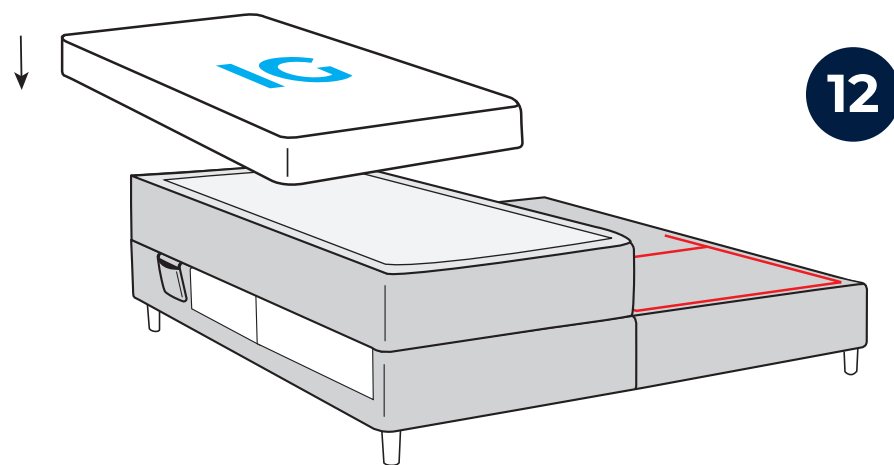

IntelliGel® DeLuxe Top	IntelliGel® DeLuxe Top
AdaptiveZone	AdaptiveZone
Motion 7000	Motion 7000

Svane® IntelliGel® DeLuxe Athena adjustable bed

Parts

NO Eller
DK Eller
DE Oder
FI Tai
EE Või
UK Or

Included in headboard package.
Headboard are mounted to the bed frame as shown in grey.

Svane® IntelliGel® DeLuxe Athena adjustable bed

1

2

Svane® IntelliGel® DeLuxe Athena adjustable bed

3

4

5

Svane® IntelliGel® DeLuxe Athena adjustable bed

Svane® IntelliGel® DeLuxe Athena adjustable bed

Svane® IntelliGel® DeLuxe Athena adjustable bed

Svane® IntelliGel® DeLuxe Athena adjustable bed

14

repeat step

7 to 14

15

Svane® IntelliGel® DeLuxe Athena adjustable bed