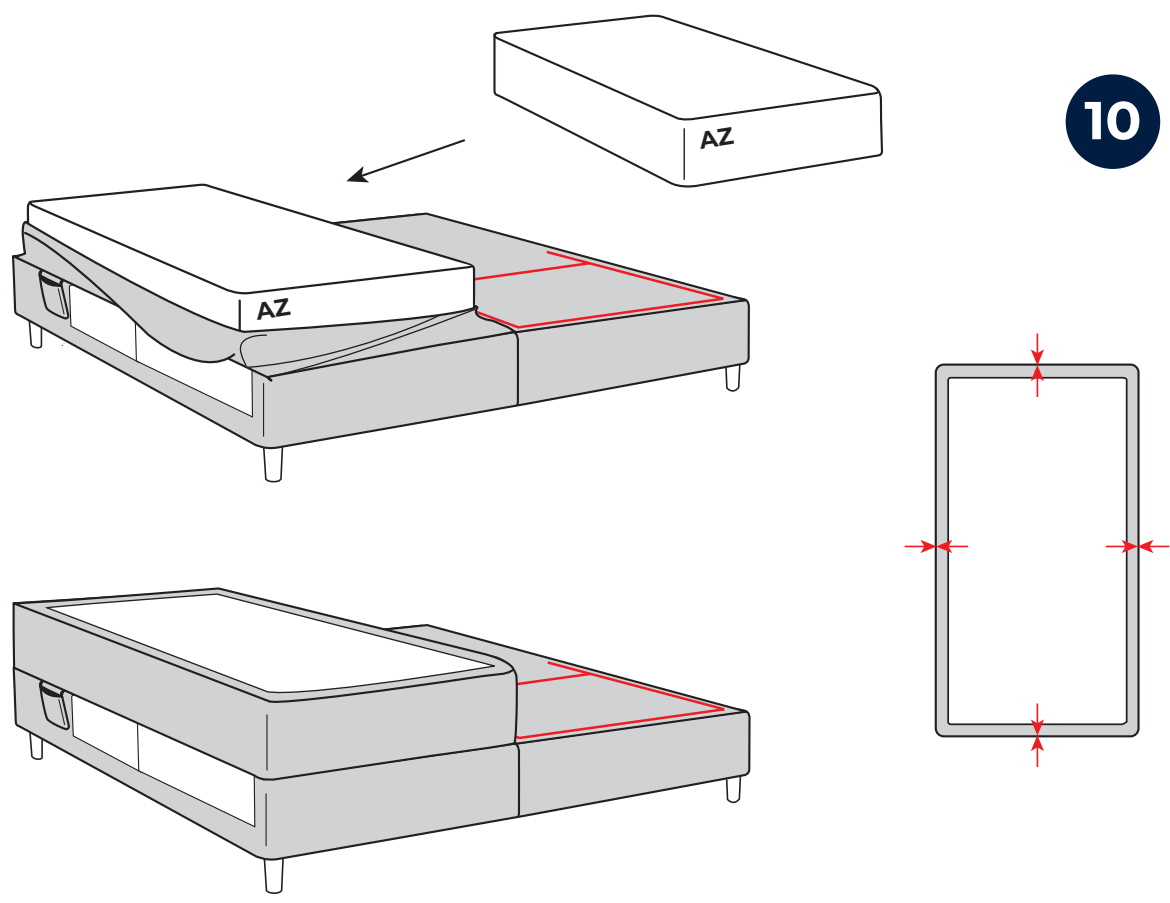

Svane® IntelliGel® DeLuxe Athena adjustable bed