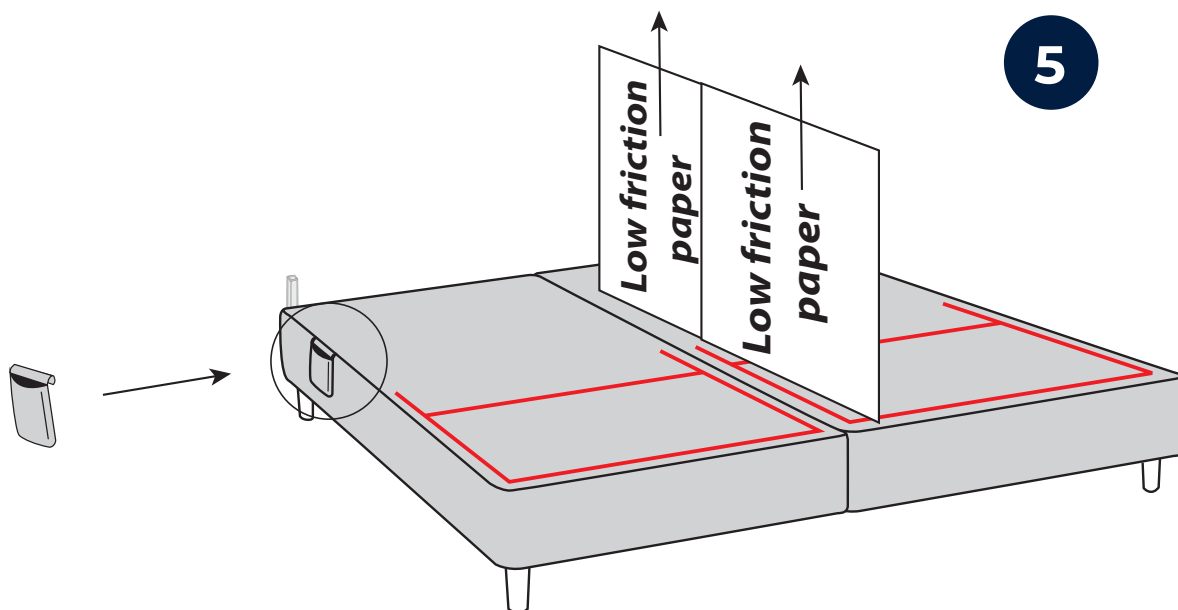

IntelliGel® DeLuxe Top	IntelliGel® DeLuxe Top
AdaptiveZone	AdaptiveZone
Motion 7000	Motion 7000

Svane® IntelliGel® DeLuxe Athena adjustable bed

Parts

NO Eller
DK Eller
DE Oder
FI Tai
EE Või
UK Or

Included in headboard package.
Headboard are mounted to the bed frame as shown in grey.

Svane® IntelliGel® DeLuxe Athena adjustable bed

1

2

Svane® IntelliGel® DeLuxe Athena adjustable bed

3

4

5

Svane® IntelliGel® DeLuxe Athena adjustable bed