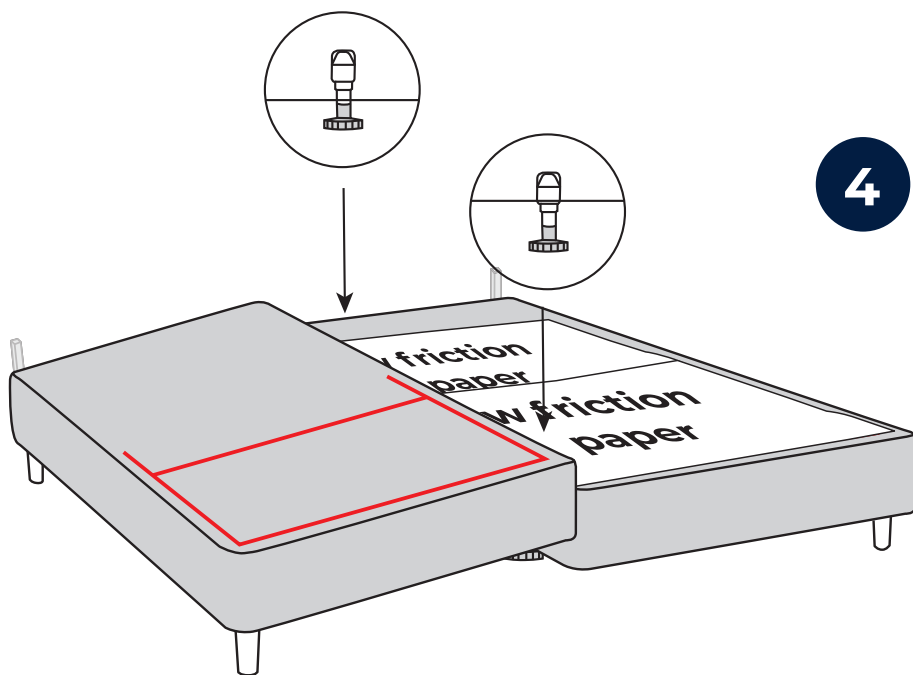

Svane® IntelliGel® DeLuxe Athena adjustable bed

3

4

5