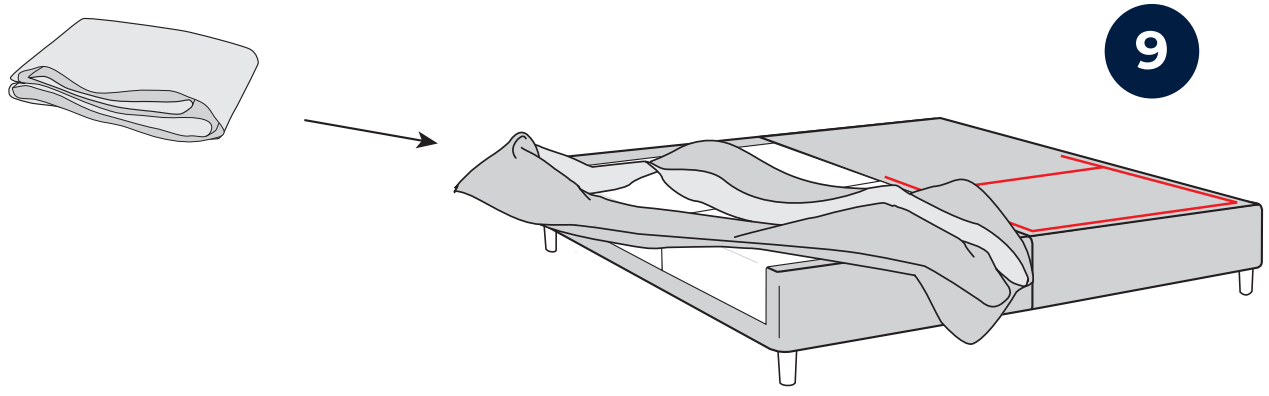

IntelliGel® DeLuxe Top	IntelliGel® DeLuxe Top
AdaptiveZone	AdaptiveZone
Motion 7000	Motion 7000

Svane® IntelliGel® DeLuxe Athena adjustable bed

Parts

NO Eller
DK Eller
DE Oder
FI Tai
EE Või
UK Or

Included in headboard package.
Headboard are mounted to the bed frame as shown in grey.

Svane® IntelliGel® DeLuxe Athena adjustable bed

1

2

Svane® IntelliGel® DeLuxe Athena adjustable bed

3

4

5

Svane® IntelliGel® DeLuxe Athena adjustable bed

Svane® IntelliGel® DeLuxe Athena adjustable bed

Svane® IntelliGel® DeLuxe Athena adjustable bed

Svane® IntelliGel® DeLuxe Athena adjustable bed

14

repeat step

7 to 14

15

Svane® IntelliGel® DeLuxe Athena adjustable bed