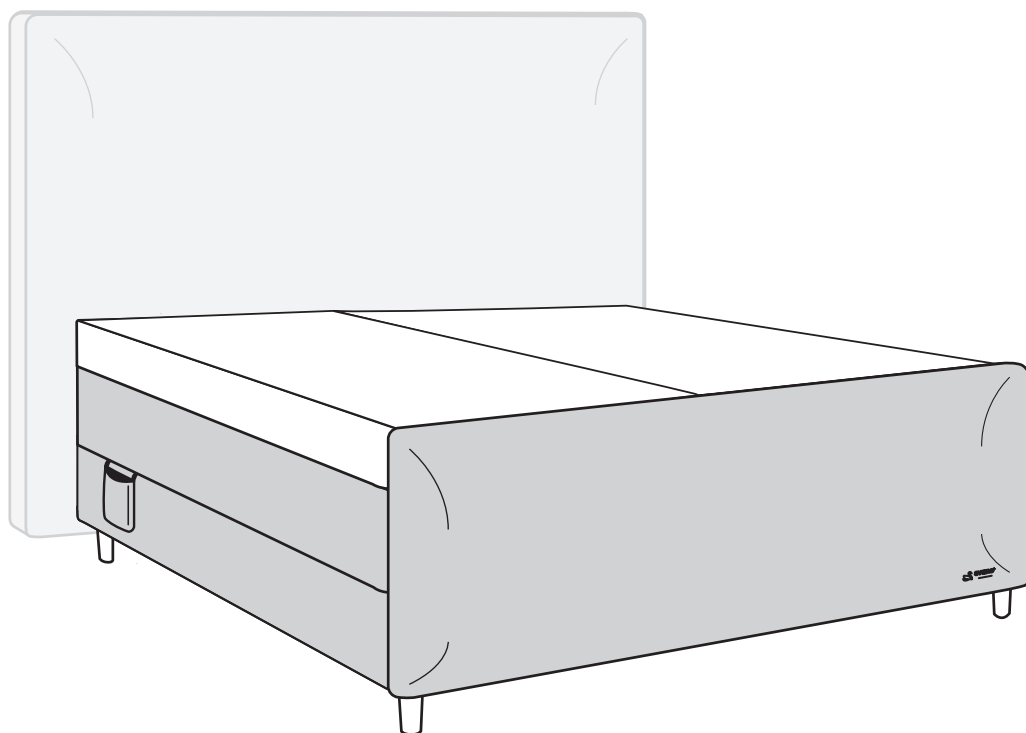

**For more useful information about
your new product, visit Service at:**
svanebeds.com

Ekornes Beds AS
NO - 1900 Fetsund
Tel. +47 63 88 33 00