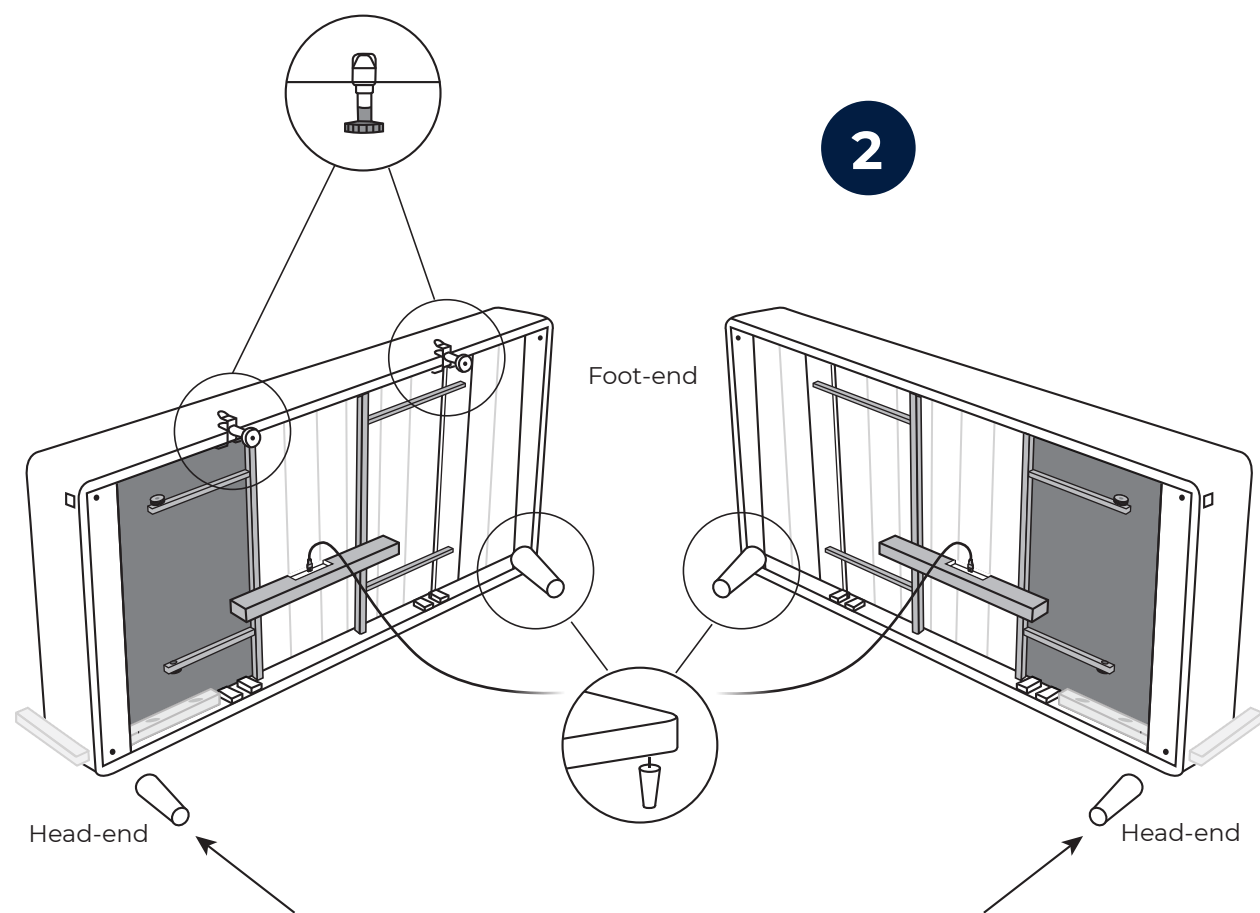

IntelliGel® DeLuxe Top	IntelliGel® DeLuxe Top
AdaptiveZone	AdaptiveZone
Motion 7000	Motion 7000

Svane® IntelliGel® DeLuxe Athena adjustable bed

Parts

NO Eller
DK Eller
DE Oder
FI Tai
EE Või
UK Or

Included in headboard package.
Headboard are mounted to the bed frame as shown in grey.

Svane® IntelliGel® DeLuxe Athena adjustable bed

1

2

Svane® IntelliGel® DeLuxe Athena adjustable bed

3

4

5

Svane® IntelliGel® DeLuxe Athena adjustable bed