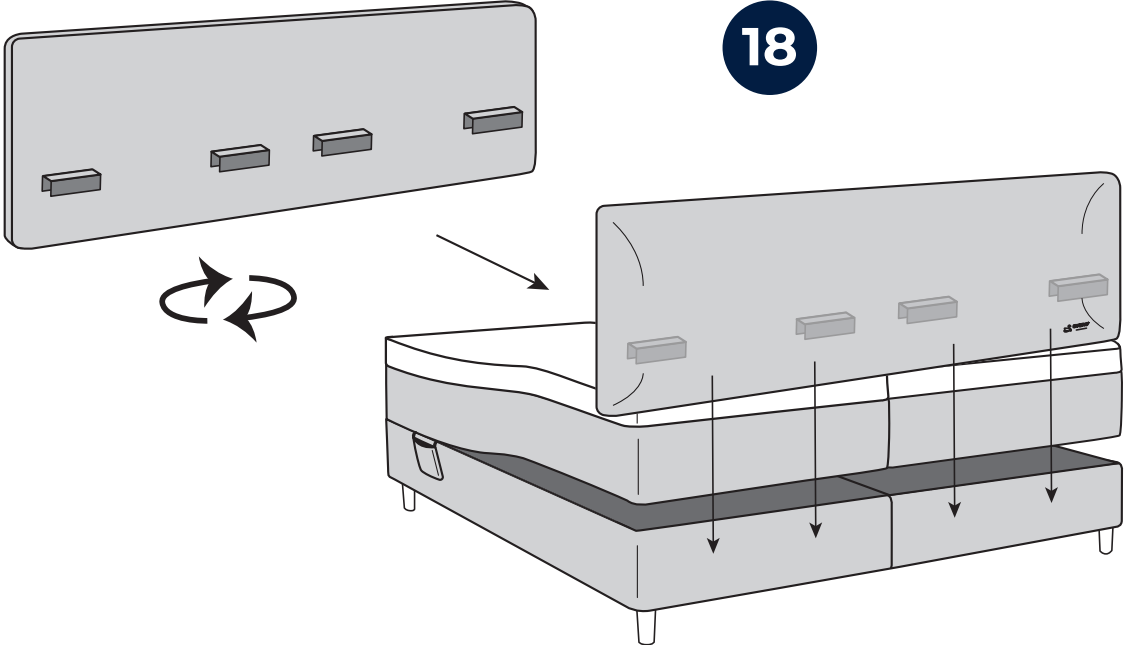

Svane® IntelliGel® DeLuxe Athena adjustable bed

16

17

18