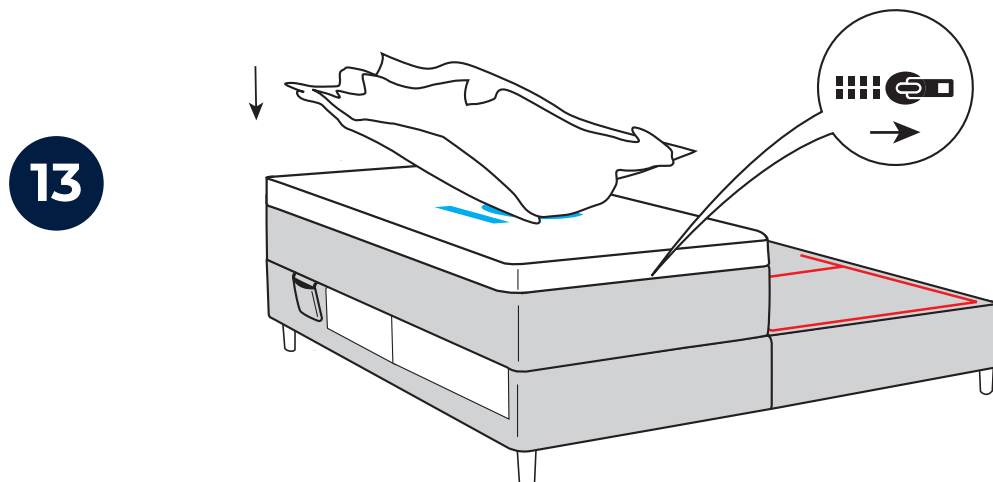

Svane® IntelliGel® DeLuxe Athena adjustable bed