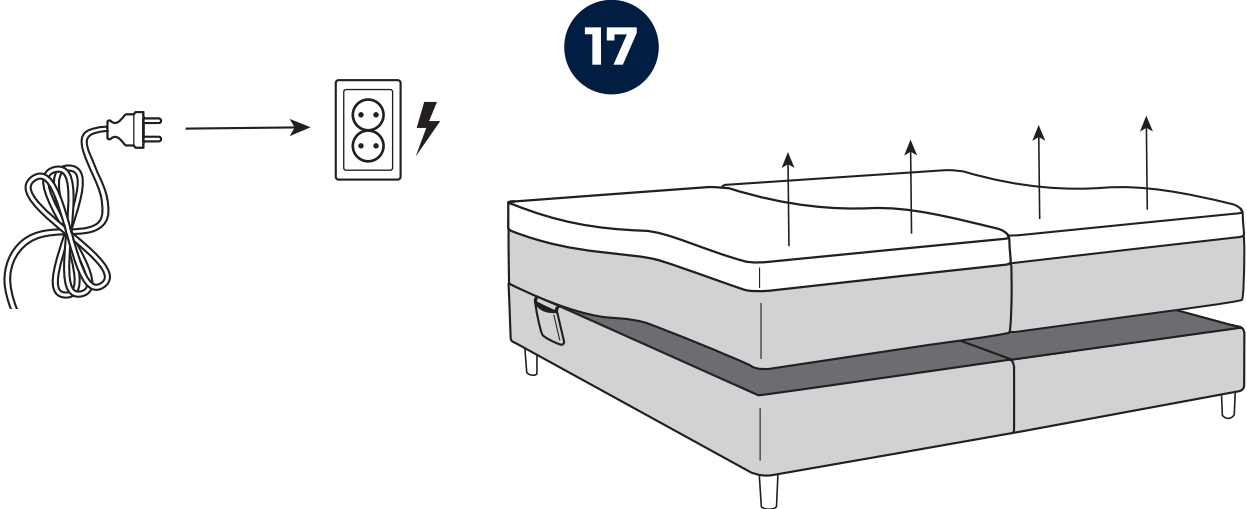

Svane® IntelliGel® DeLuxe Athena adjustable bed

16

17

18