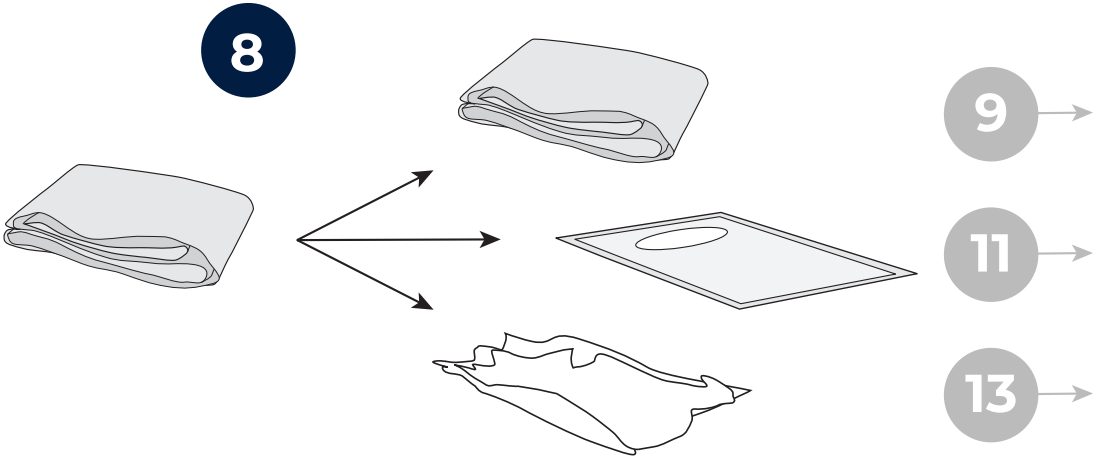

IntelliGel® DeLuxe Top	IntelliGel® DeLuxe Top
AdaptiveZone	AdaptiveZone
Motion 7000	Motion 7000

Svane® IntelliGel® DeLuxe Athena adjustable bed

Parts

NO Eller
DK Eller
DE Oder
FI Tai
EE Või
UK Or

Included in headboard package.
Headboard are mounted to the bed frame as shown in grey.

Svane® IntelliGel® DeLuxe Athena adjustable bed

1

2

Svane® IntelliGel® DeLuxe Athena adjustable bed

3

4

5

Svane® IntelliGel® DeLuxe Athena adjustable bed

Svane® IntelliGel® DeLuxe Athena adjustable bed

Svane® IntelliGel® DeLuxe Athena adjustable bed

Svane® IntelliGel® DeLuxe Athena adjustable bed

14

repeat step

7 to 14

15

Svane® IntelliGel® DeLuxe Athena adjustable bed