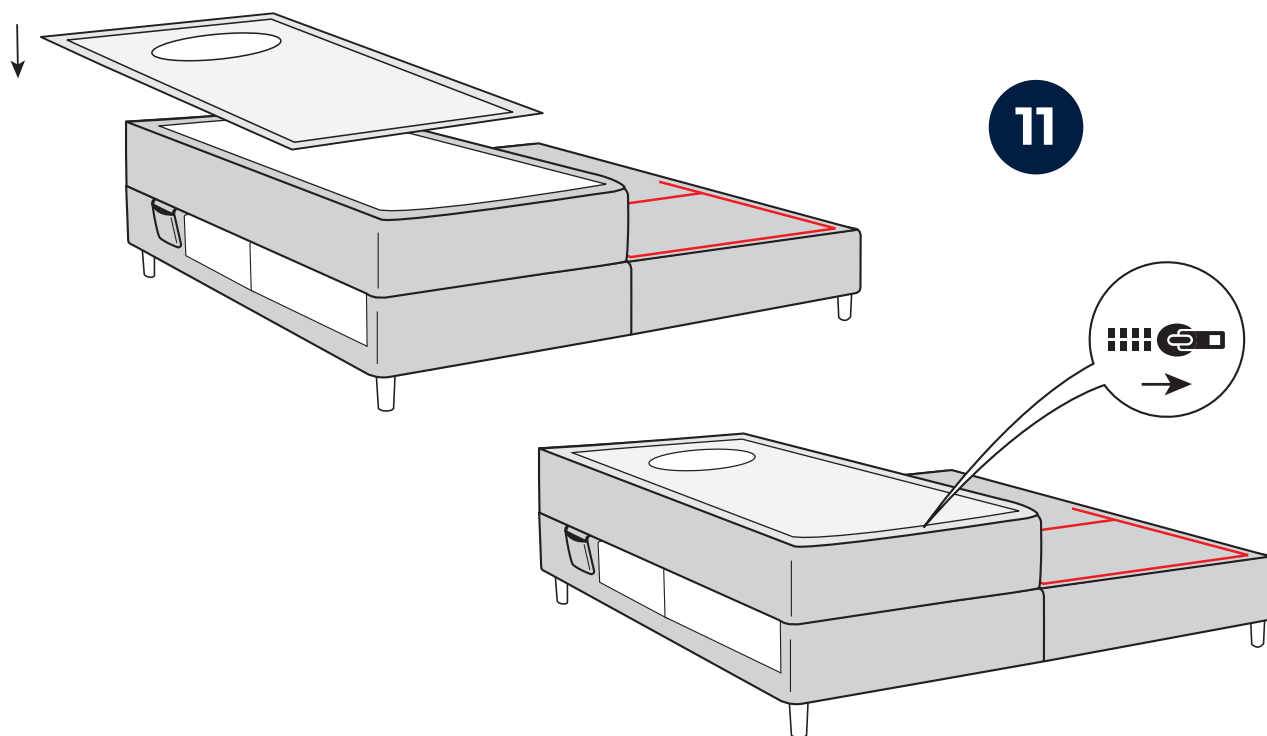

IntelliGel® DeLuxe Top	IntelliGel® DeLuxe Top
AdaptiveZone	AdaptiveZone
Motion 7000	Motion 7000

Svane® IntelliGel® DeLuxe Athena adjustable bed

Parts

NO Eller
DK Eller
DE Oder
FI Tai
EE Või
UK Or

Included in headboard package.
Headboard are mounted to the bed frame as shown in grey.

Svane® IntelliGel® DeLuxe Athena adjustable bed

1

2

Svane® IntelliGel® DeLuxe Athena adjustable bed

3

4

5

Svane® IntelliGel® DeLuxe Athena adjustable bed

Svane® IntelliGel® DeLuxe Athena adjustable bed

Svane® IntelliGel® DeLuxe Athena adjustable bed

Svane® IntelliGel® DeLuxe Athena adjustable bed

14

repeat step

7 to 14

15

Svane® IntelliGel® DeLuxe Athena adjustable bed