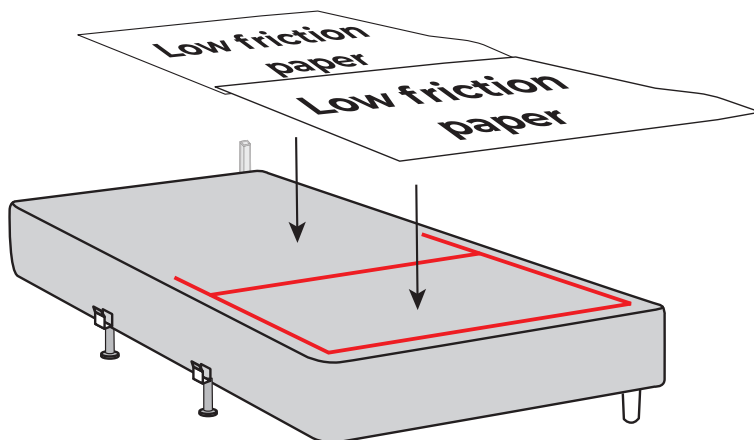

IntelliGel® DeLuxe Top	IntelliGel® DeLuxe Top
AdaptiveZone	AdaptiveZone
Motion 7000	Motion 7000

Svane® IntelliGel® DeLuxe Athena adjustable bed

Parts

NO Eller
DK Eller
DE Oder
FI Tai
EE Või
UK Or

Included in headboard package.
Headboard are mounted to the bed frame as shown in grey.

Svane® IntelliGel® DeLuxe Athena adjustable bed

1

2

Svane® IntelliGel® DeLuxe Athena adjustable bed

3

4

5

Svane® IntelliGel® DeLuxe Athena adjustable bed