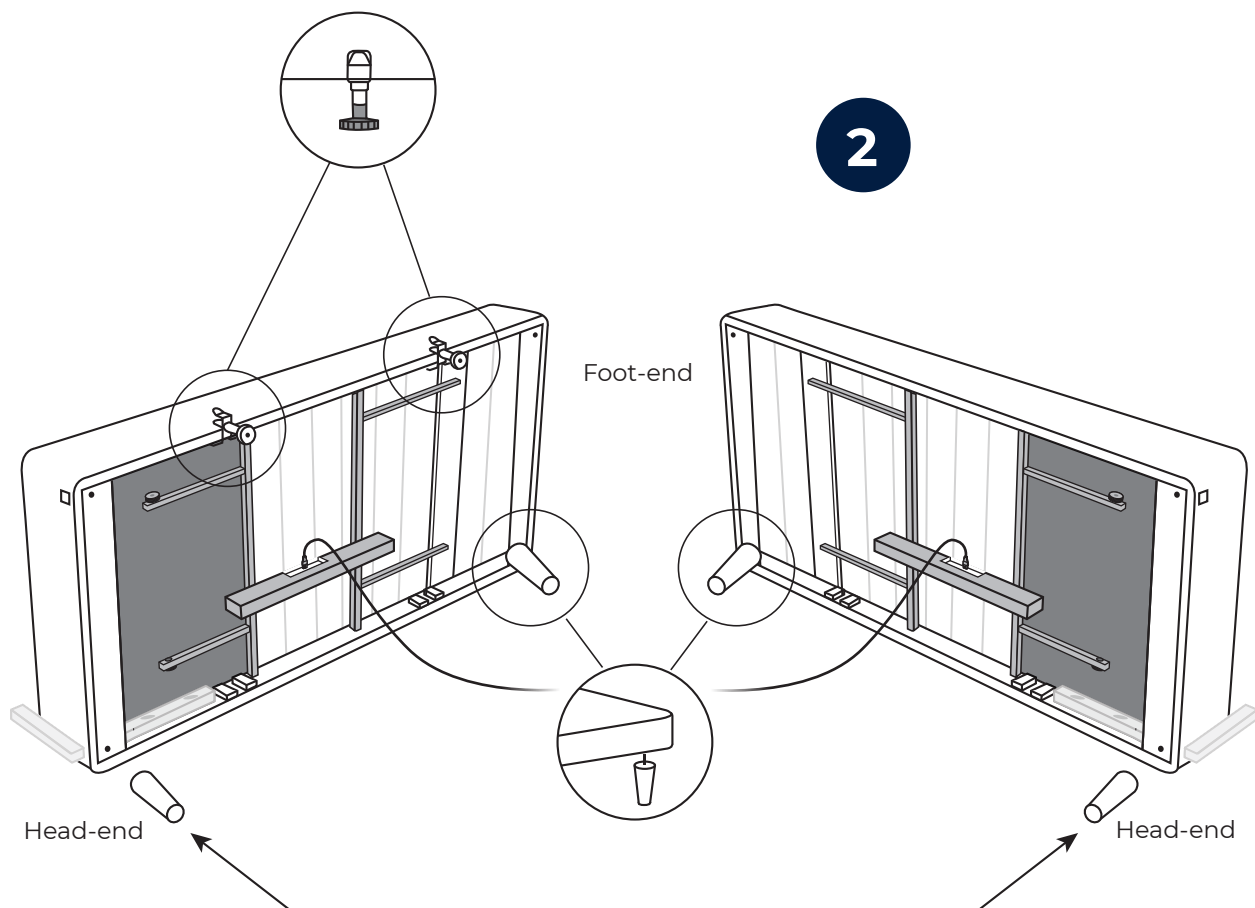

IntelliGel® DeLuxe Top	
IntelliGel® DeLuxe Top	
ComfyZone	ComfyZone
Motion 7000	Motion 7000

Svane® IntelliGel® DeLuxe Zenon adjustable bed

Parts

NO Eller
DK Eller
DE Oder
FI Tai
EE Või
UK Or

Included in headboard package.
Headboard are mounted to the bed frame as shown in grey.

Svane® IntelliGel® DeLuxe Zenon adjustable bed

1

2

Svane® IntelliGel® DeLuxe Zenon adjustable bed

3

4

5

Svane® IntelliGel® DeLuxe Zenon adjustable bed