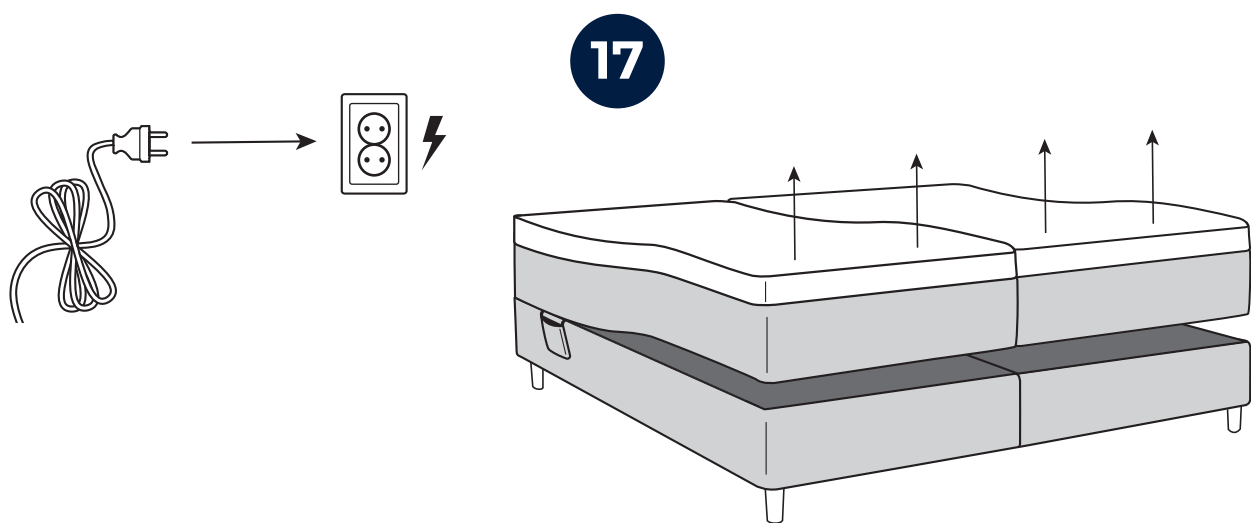

IntelliGel® DeLuxe Top	
IntelliGel® DeLuxe Top	
ComfyZone	ComfyZone
Motion 7000	Motion 7000

Svane® IntelliGel® DeLuxe Zenon adjustable bed

Parts

NO Eller
DK Eller
DE Oder
FI Tai
EE Või
UK Or

Included in headboard package.
Headboard are mounted to the bed frame as shown in grey.

Svane® IntelliGel® DeLuxe Zenon adjustable bed

Svane® IntelliGel® DeLuxe Zenon adjustable bed

Svane® IntelliGel® DeLuxe Zenon adjustable bed

14

repeat step

7 to 14

15

Svane® IntelliGel® DeLuxe Zenon adjustable bed