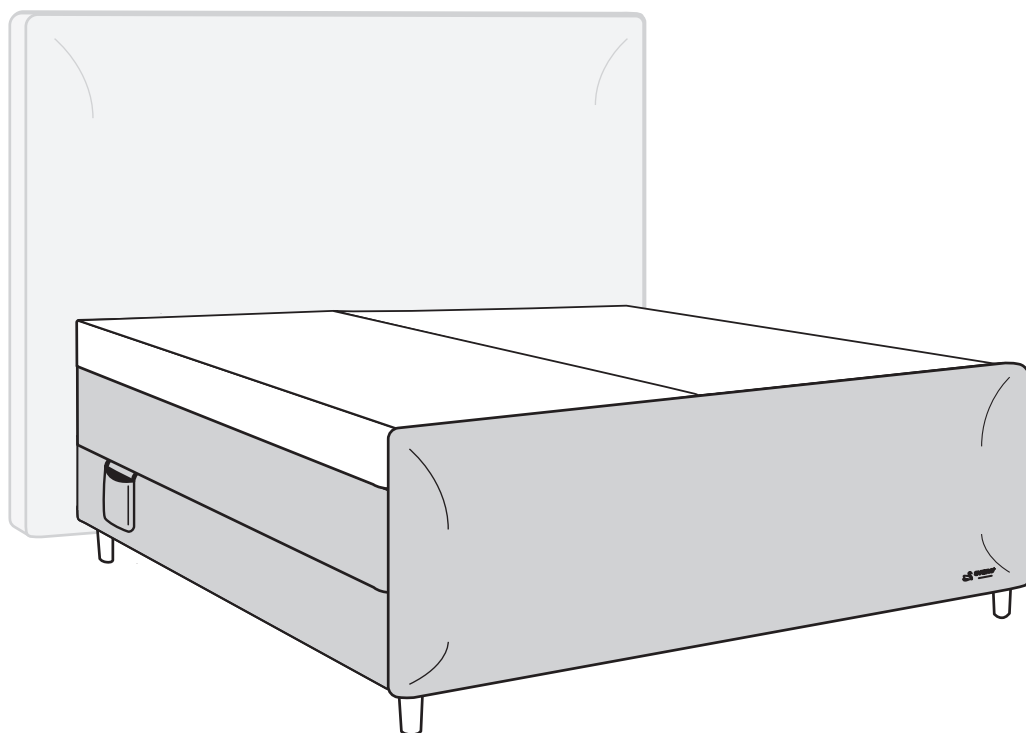

IntelliGel® DeLuxe Top	
IntelliGel® DeLuxe Top	
ComfyZone	ComfyZone
Motion 7000	Motion 7000

Svane® IntelliGel® DeLuxe Zenon adjustable bed

Parts

NO Eller
DK Eller
DE Oder
FI Tai
EE Või
UK Or

Included in headboard package.
Headboard are mounted to the bed frame as shown in grey.

Svane® IntelliGel® DeLuxe Zenon adjustable bed

Svane® IntelliGel® DeLuxe Zenon adjustable bed

Svane® IntelliGel® DeLuxe Zenon adjustable bed

14

repeat step

7 to 14

15

Svane® IntelliGel® DeLuxe Zenon adjustable bed