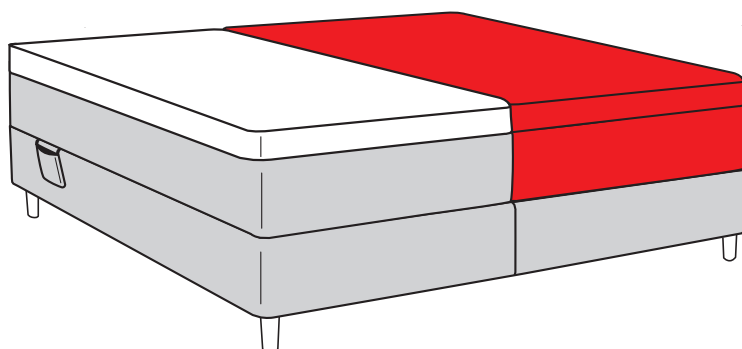

IntelliGel® DeLuxe Top	
IntelliGel® DeLuxe Top	
ComfyZone	ComfyZone
Motion 7000	Motion 7000

Svane® IntelliGel® DeLuxe Zenon adjustable bed

Parts

NO Eller
DK Eller
DE Oder
FI Tai
EE Või
UK Or

Included in headboard package.
Headboard are mounted to the bed frame as shown in grey.

Svane® IntelliGel® DeLuxe Zenon adjustable bed

Svane® IntelliGel® DeLuxe Zenon adjustable bed

Svane® IntelliGel® DeLuxe Zenon adjustable bed

14

repeat step

7 to 14

15

Svane® IntelliGel® DeLuxe Zenon adjustable bed