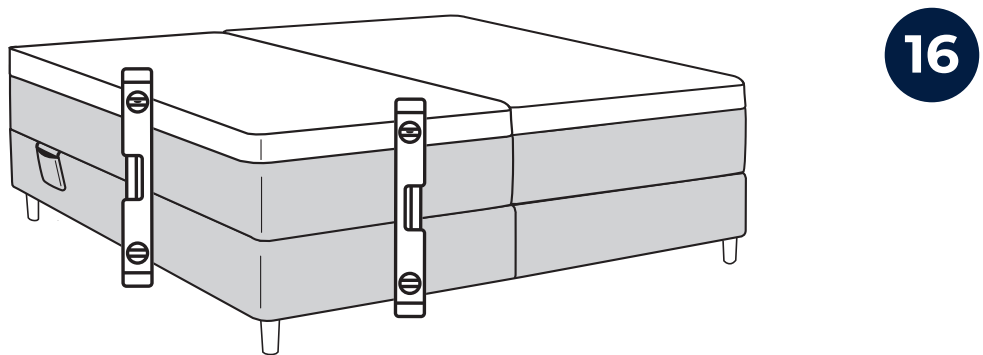

IntelliGel® DeLuxe Top	
IntelliGel® DeLuxe Top	
ComfyZone	ComfyZone
Motion 7000	Motion 7000

Svane® IntelliGel® DeLuxe Zenon adjustable bed

Parts

NO Eller
DK Eller
DE Oder
FI Tai
EE Või
UK Or

Included in headboard package.
Headboard are mounted to the bed frame as shown in grey.

Svane® IntelliGel® DeLuxe Zenon adjustable bed

Svane® IntelliGel® DeLuxe Zenon adjustable bed

Svane® IntelliGel® DeLuxe Zenon adjustable bed

14

repeat step

7 to 14

15

Svane® IntelliGel® DeLuxe Zenon adjustable bed