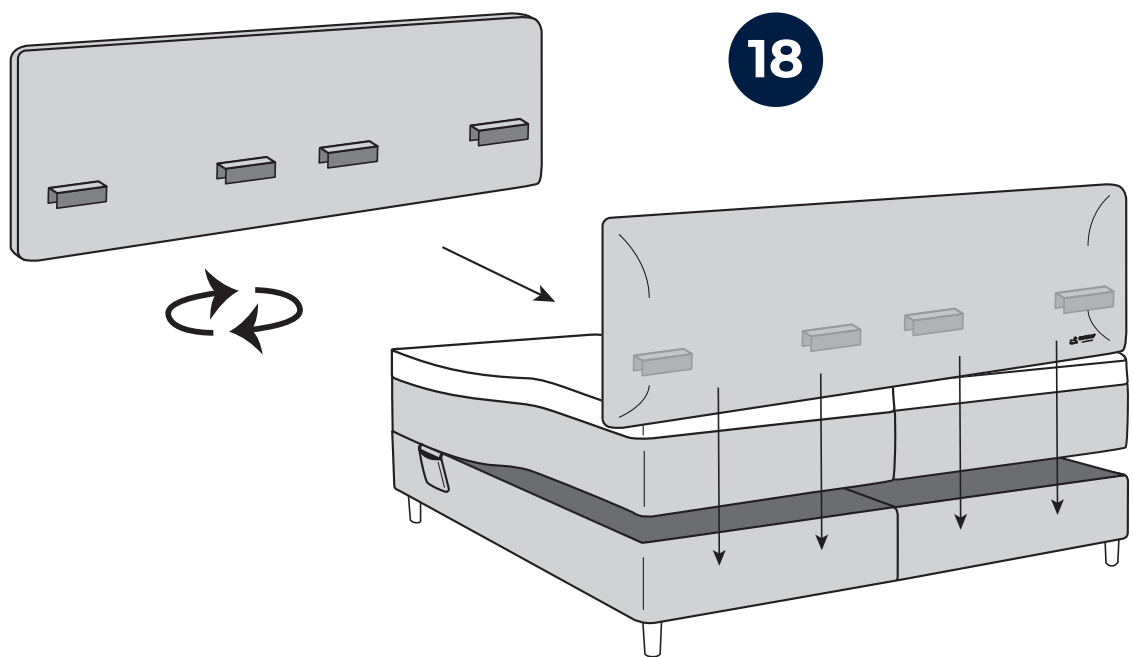

IntelliGel® DeLuxe Top	
IntelliGel® DeLuxe Top	
ComfyZone	ComfyZone
Motion 7000	Motion 7000

Svane® IntelliGel® DeLuxe Zenon adjustable bed

Parts

NO Eller
DK Eller
DE Oder
FI Tai
EE Või
UK Or

Included in headboard package.
Headboard are mounted to the bed frame as shown in grey.

Svane® IntelliGel® DeLuxe Zenon adjustable bed

Svane® IntelliGel® DeLuxe Zenon adjustable bed

Svane® IntelliGel® DeLuxe Zenon adjustable bed

14

repeat step

7 to 14

15

Svane® IntelliGel® DeLuxe Zenon adjustable bed