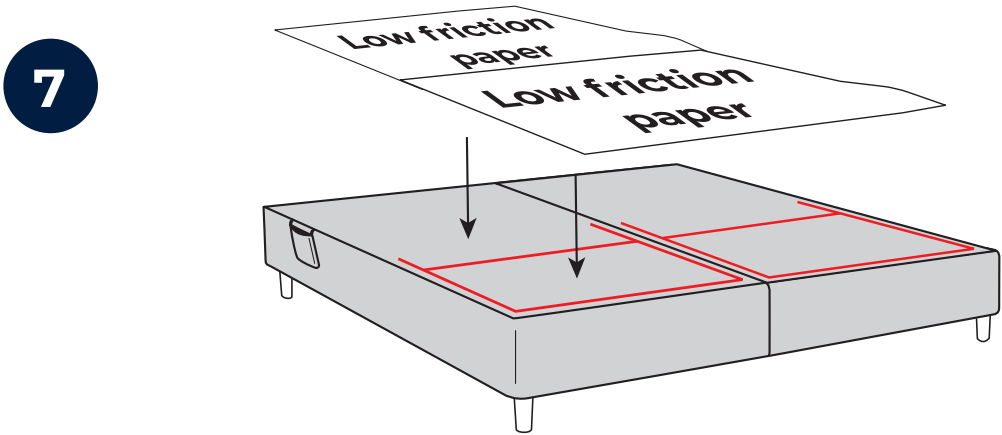

IntelliGel® DeLuxe Top	
IntelliGel® DeLuxe Top	
ComfyZone	ComfyZone
Motion 7000	Motion 7000

Svane® IntelliGel® DeLuxe Zenon adjustable bed

Parts

NO Eller
DK Eller
DE Oder
FI Tai
EE Või
UK Or

Included in headboard package.
Headboard are mounted to the bed frame as shown in grey.

Svane® IntelliGel® DeLuxe Zenon adjustable bed

1

2

Svane® IntelliGel® DeLuxe Zenon adjustable bed

3

4

5

Svane® IntelliGel® DeLuxe Zenon adjustable bed