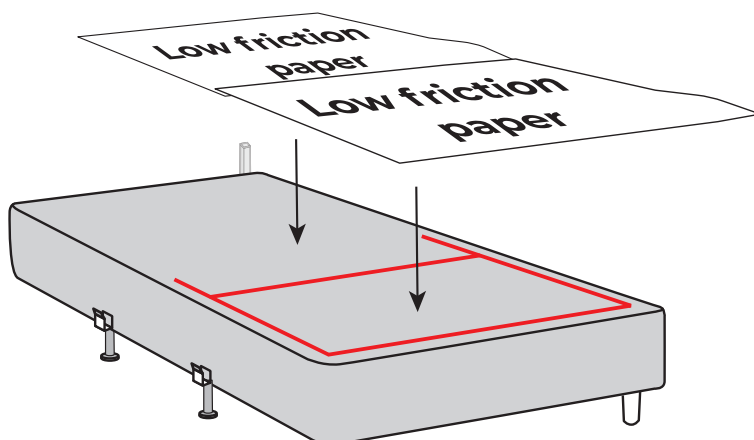

IntelliGel® DeLuxe Top	
IntelliGel® DeLuxe Top	
ComfyZone	ComfyZone
Motion 7000	Motion 7000

Svane® IntelliGel® DeLuxe Zenon adjustable bed

Parts

NO Eller
DK Eller
DE Oder
FI Tai
EE Või
UK Or

Included in headboard package.
Headboard are mounted to the bed frame as shown in grey.

Svane® IntelliGel® DeLuxe Zenon adjustable bed

1

2

Svane® IntelliGel® DeLuxe Zenon adjustable bed

3

4

5

Svane® IntelliGel® DeLuxe Zenon adjustable bed