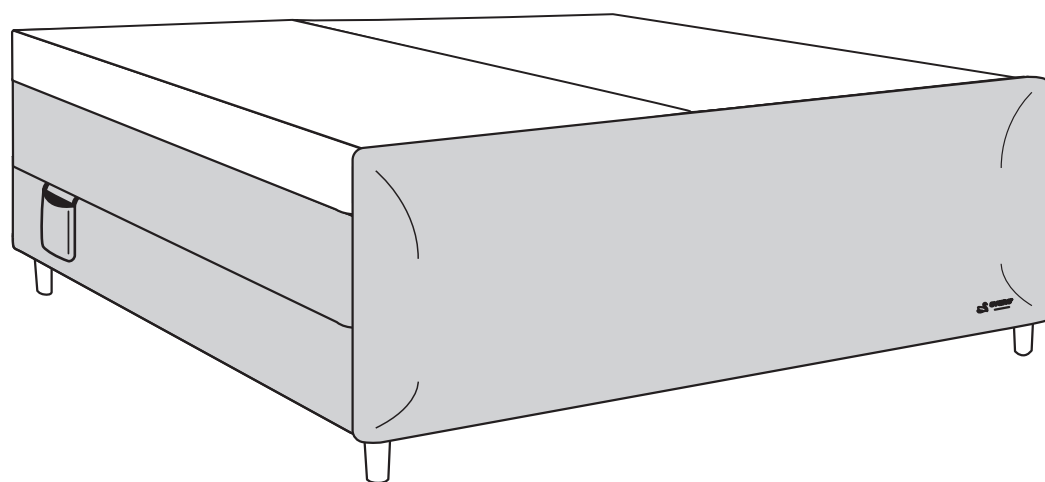

-  **NO** Monteringsanvisning
-  **DK** Monteringsvejledning
-  **DE** Installationsanleitung
-  **FI** Kasausohjeet
-  **EE** Paigaldusjuhend
-  **UK** Assembly instruction

Svane® IntelliGel® DeLuxe Zienna adjustable bed

IntelliGel® DeLuxe Top	IntelliGel® DeLuxe Top
ComfyZone	ComfyZone
Motion 7000	Motion 7000

Svane® IntelliGel® DeLuxe Zienna adjustable bed

Parts

2x
IntelliGel®

2x
ComfyZone

2x

2x

2x

2x

Included in headboard package.

Headboard are mounted to the bed frame as shown in grey.

Svane® IntelliGel® DeLuxe Zienna adjustable bed

1

2

Svane® IntelliGel® DeLuxe Zienna adjustable bed

3