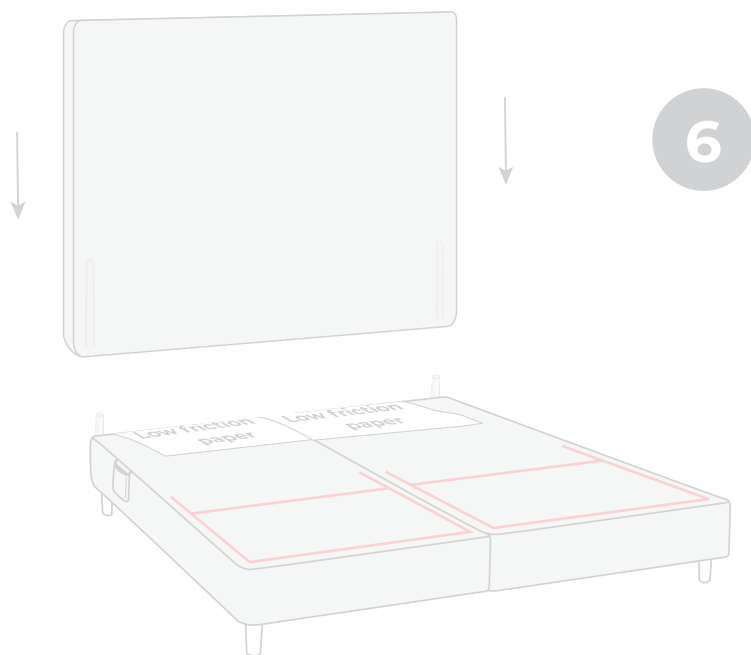

2x

Included in headboard package.

Headboard are mounted to the bed frame as shown in grey.

Svane® IntelliGel® DeLuxe Zienna adjustable bed

1

2

Svane® IntelliGel® DeLuxe Zienna adjustable bed

3

4

5

Svane® IntelliGel® DeLuxe Zienna adjustable bed

7

8

Svane® IntelliGel® DeLuxe Zienna adjustable bed

Svane® IntelliGel® DeLuxe Zienna adjustable bed

Svane® IntelliGel® DeLuxe Zienna adjustable bed