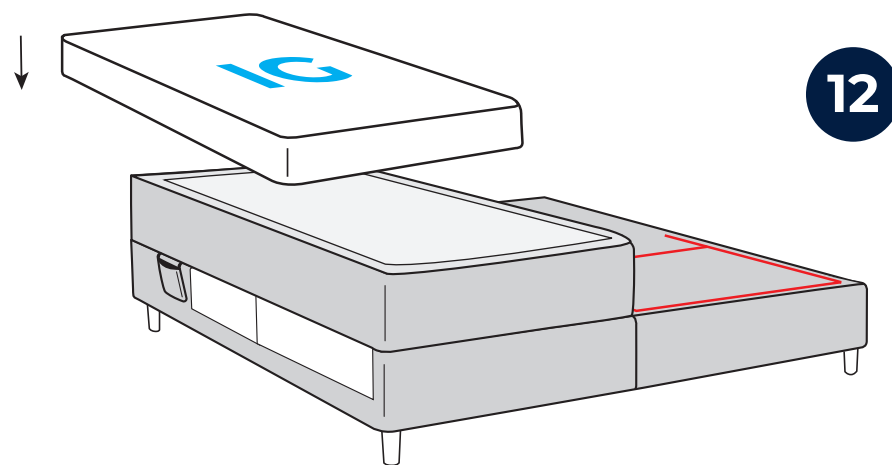

2x

Included in headboard package.

Headboard are mounted to the bed frame as shown in grey.

Svane® IntelliGel® DeLuxe Zienna adjustable bed

1

2

Svane® IntelliGel® DeLuxe Zienna adjustable bed

3

4

5

Svane® IntelliGel® DeLuxe Zienna adjustable bed

7

8

Svane® IntelliGel® DeLuxe Zienna adjustable bed

Svane® IntelliGel® DeLuxe Zienna adjustable bed

Svane® IntelliGel® DeLuxe Zienna adjustable bed

14

repeat step

7 to 14

15

Svane® IntelliGel® DeLuxe Zienna adjustable bed

16

17

18