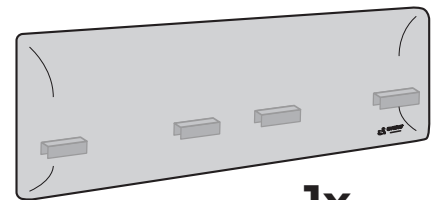

2x
Power cord

2x
Remote control

2x

4x

2x

Remote control pocket

1x
Footboard

NO Eller
DK Eller
DE Oder
FI Tai
EE Või
UK Or

2x

Included in headboard package.

Headboard are mounted to the bed frame as shown in grey.

Svane® IntelliGel® DeLuxe Zienna adjustable bed

1

2

Svane® IntelliGel® DeLuxe Zienna adjustable bed

3