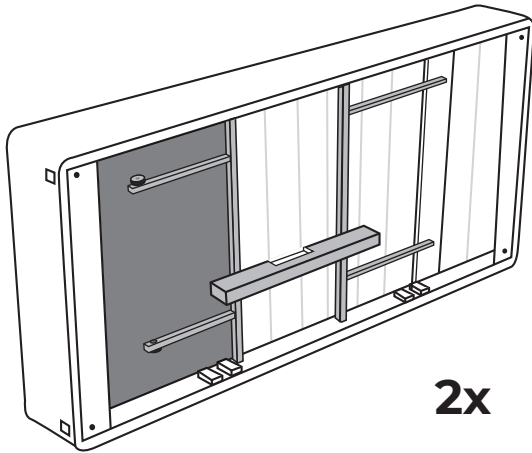

IntelliGel® DeLuxe Top	IntelliGel® DeLuxe Top
ComfyZone	ComfyZone
Motion 7000	Motion 7000

Svane® IntelliGel® DeLuxe Zienna adjustable bed

Parts

2x
IntelliGel®

2x
ComfyZone

2x

2x

2x

2x

Included in headboard package.

Headboard are mounted to the bed frame as shown in grey.

Svane® IntelliGel® DeLuxe Zienna adjustable bed

1

2

Svane® IntelliGel® DeLuxe Zienna adjustable bed

3