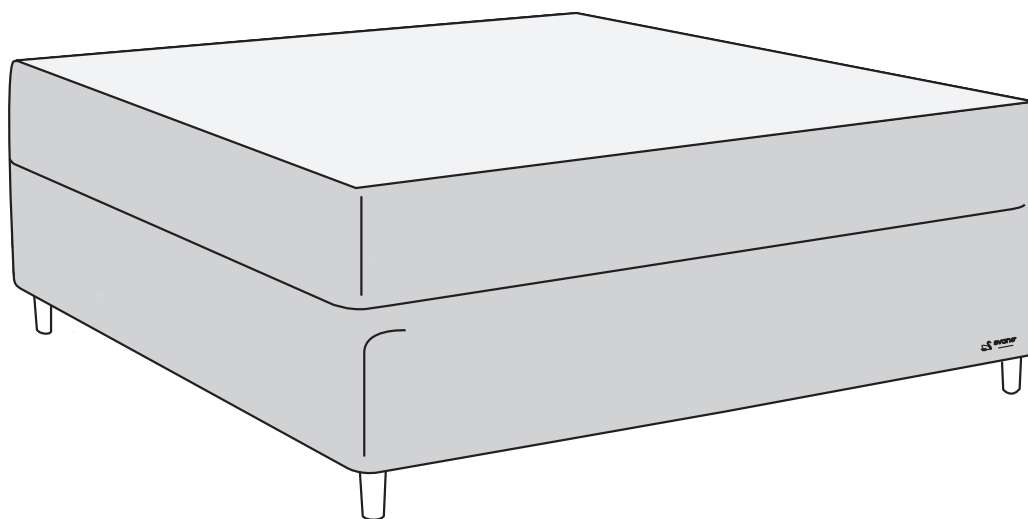

-  **NO** Monteringsanvisning
-  **SE** Monteringsanvisning
-  **DK** Monteringsvejledning
-  **FI** Kasausohjeet
-  **EE** Paigaldusjuhend
-  **UK** Assembly instruction

Svane® IntelliGel® Zefir Continental bed

IntelliGel 6	
PluraZone Support	PluraZone Support
PluraZone Support	PluraZone Support
Smart Frame	Smart Frame

Scan QR code
for assembly
instructions movie

Svane® IntelliGel® Zefir Continental bed

Parts

1x

IntelliGel®

4x

PluraZone Support

2x

2x

2x

4x

2x

NO Eller
SE Eller
DK Eller
FI Tai
EE Või
UK Or

2x

N.B. Included when you buy headboard.

Headboard are mounted to the bed frame as shown in grey.

Svane® IntelliGel® Zefir Continental bed

Svane® IntelliGel® Zefir Continental bed