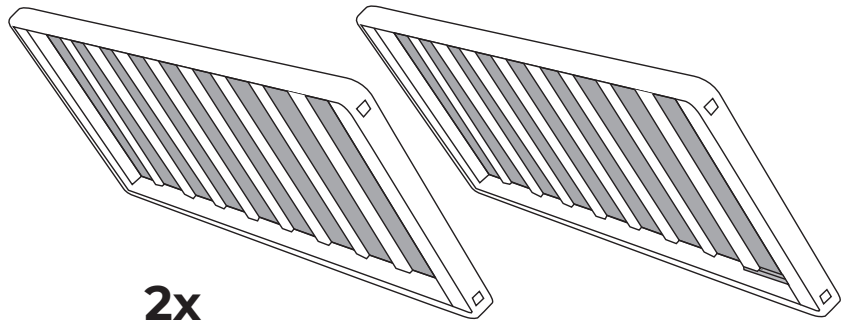

IntelliGel 6	
PluraZone Support	PluraZone Support
PluraZone Support	PluraZone Support
Smart Frame	Smart Frame

Scan QR code
for assembly
instructions movie

Svane® IntelliGel® Zefir Continental bed

Parts

1x

IntelliGel®

4x

PluraZone Support

2x

2x

2x

4x

2x

NO Eller
SE Eller
DK Eller
FI Tai
EE Või
UK Or

2x

N.B. Included when you buy headboard.

Headboard are mounted to the bed frame as shown in grey.

Svane® IntelliGel® Zefir Continental bed

Svane® IntelliGel® Zefir Continental bed