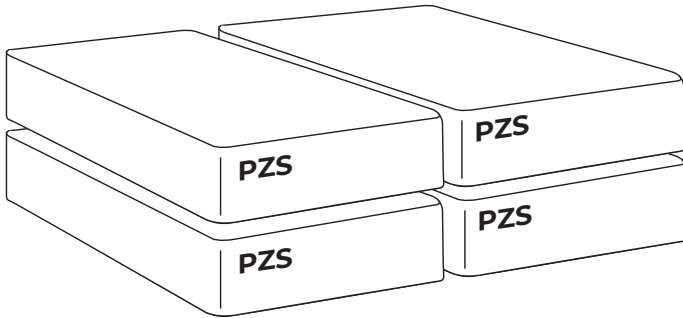

-  **NO** Monteringsanvisning
-  **SE** Monteringsanvisning
-  **DK** Monteringsvejledning
-  **FI** Kasausohjeet
-  **EE** Paigaldusjuhend
-  **UK** Assembly instruction

Svane® IntelliGel® Zefir Continental bed

IntelliGel 6	
PluraZone Support	PluraZone Support
PluraZone Support	PluraZone Support
Smart Frame	Smart Frame

Scan QR code
for assembly
instructions movie

Svane® IntelliGel® Zefir Continental bed

Parts

1x

IntelliGel®

4x

PluraZone Support

2x

2x

2x

4x

2x

NO Eller
SE Eller
DK Eller
FI Tai
EE Või
UK Or

2x

N.B. Included when you buy headboard.

Headboard are mounted to the bed frame as shown in grey.

Svane® IntelliGel® Zefir Continental bed

Svane® IntelliGel® Zefir Continental bed