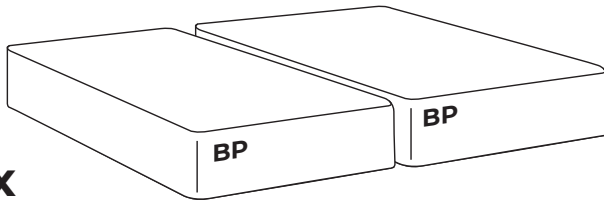

## Parts

1x

IntelliGel®

2x

DynamicZone

2x

BasicPocket

2x

2x

2x

2x

4x

NO Eller  
SE Eller  
DK Eller  
FI Tai  
EE Või  
UK Or

2x

N.B. Included when you buy headboard.

Headboard are mounted to the bed frame as shown in grey.