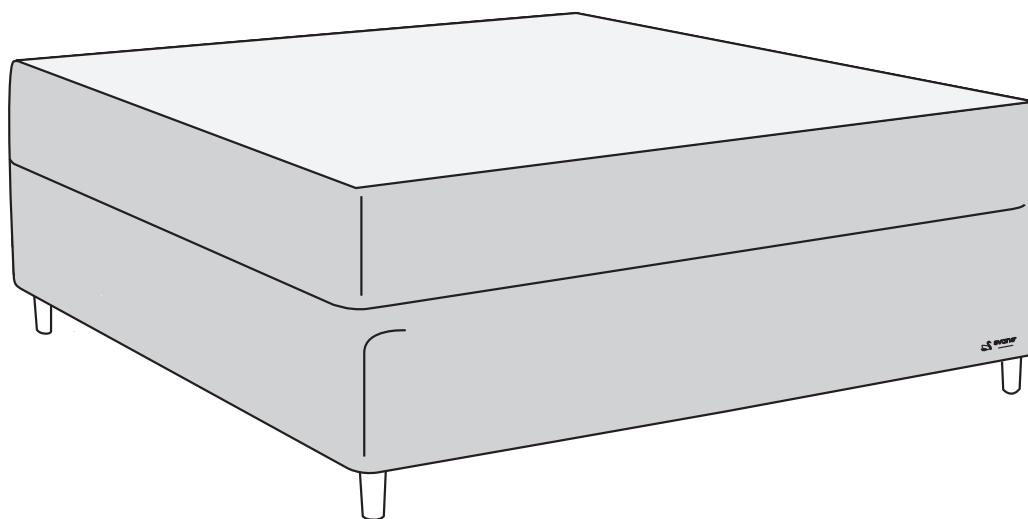

-  **NO** Monteringsanvisning
-  **SE** Monteringsanvisning
-  **DK** Monteringsvejledning
-  **FI** Kasausohjeet
-  **EE** Paigaldusjuhend
-  **UK** Assembly instruction

Svane® IntelliGel® Zierra Continental bed

IntelliGel 3	
PluraZone Support	PluraZone Support
BasicPocket	BasicPocket
Smart Frame	Smart Frame

Scan QR code
for assembly
instructions movie

Svane® IntelliGel® Zierra Continental bed

Parts

1x

IntelliGel®

2x

PluraZone Support

2x

BasicPocket

2x

2x

2x

2x

4x

NO Eller
SE Eller
DK Eller
FI Tai
EE Vöi
UK Or

2x

N.B. Included when you buy headboard.

Headboard are mounted to the bed frame as shown in grey.

Svane® IntelliGel® Zierra Continental bed

Svane® IntelliGel® Zierra Continental bed