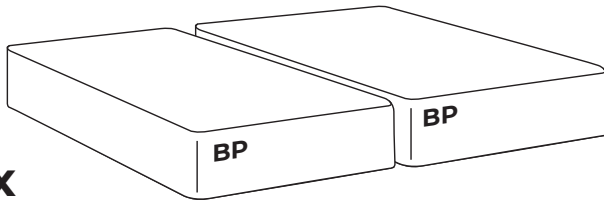

IntelliGel 3	
PluraZone Support	PluraZone Support
BasicPocket	BasicPocket
Smart Frame	Smart Frame

Scan QR code
for assembly
instructions movie

Svane® IntelliGel® Zierra Continental bed

Parts

1x

IntelliGel®

2x

PluraZone Support

2x

BasicPocket

2x

2x

2x

2x

4x

NO Eller
SE Eller
DK Eller
FI Tai
EE Vöi
UK Or

2x

N.B. Included when you buy headboard.

Headboard are mounted to the bed frame as shown in grey.

Svane® IntelliGel® Zierra Continental bed

Svane® IntelliGel® Zierra Continental bed