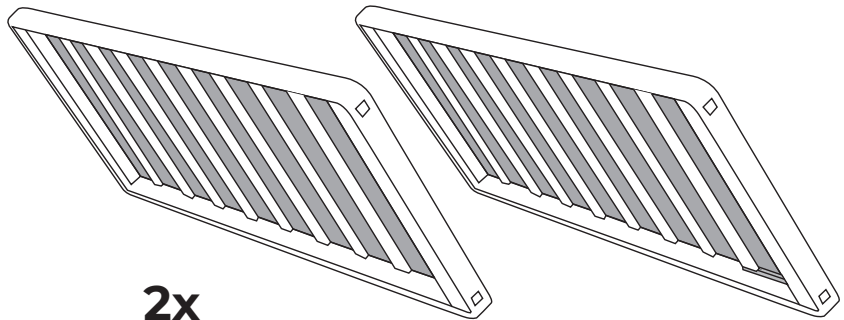

IntelliGel 3	
PluraZone Support	PluraZone Support
BasicPocket	BasicPocket
Smart Frame	Smart Frame

Scan QR code
for assembly
instructions movie

Svane® IntelliGel® Zierra Continental bed

Parts

1x

IntelliGel®

2x

PluraZone Support

2x

BasicPocket

2x

2x

2x

2x

4x

NO Eller
SE Eller
DK Eller
FI Tai
EE Vöi
UK Or

2x

N.B. Included when you buy headboard.

Headboard are mounted to the bed frame as shown in grey.

Svane® IntelliGel® Zierra Continental bed

Svane® IntelliGel® Zierra Continental bed