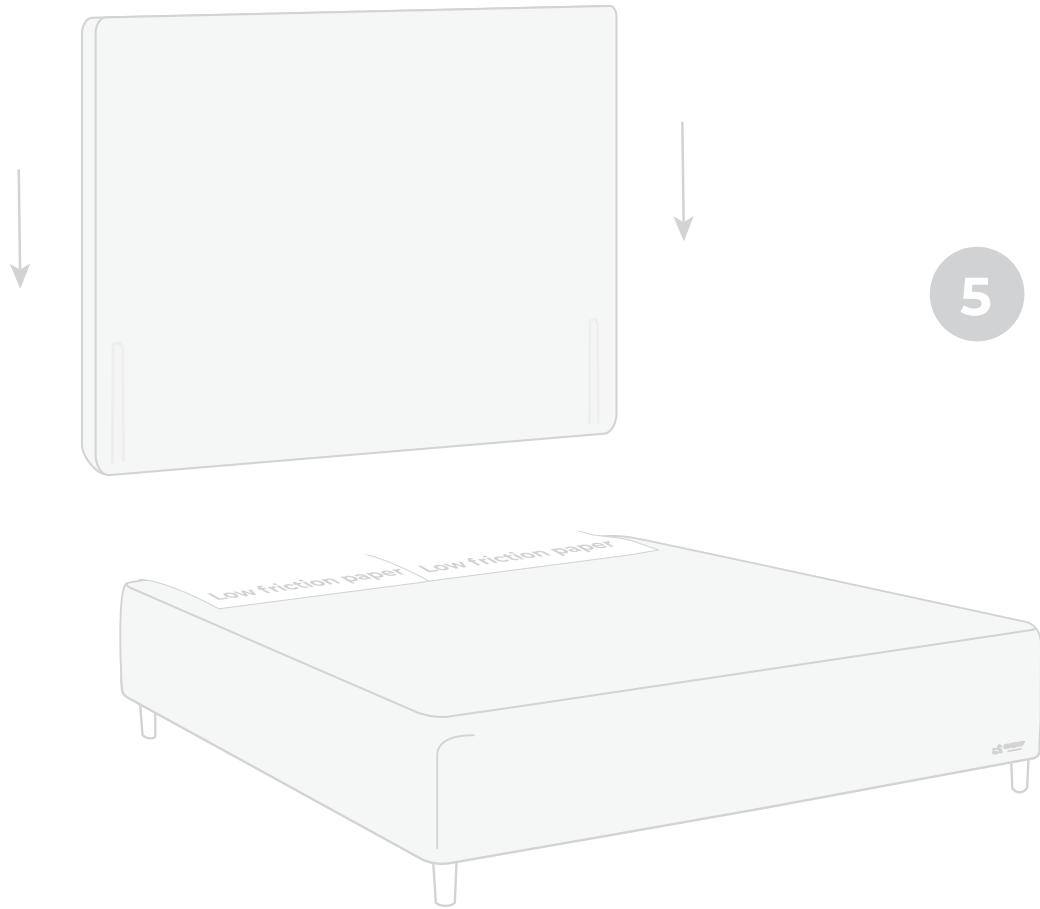

4x

NO Eller
SE Eller
DK Eller
FI Tai
EE Vöi
UK Or

2x

N.B. Included when you buy headboard.

Headboard are mounted to the bed frame as shown in grey.

Svane® IntelliGel® Zierra Continental bed

Svane® IntelliGel® Zierra Continental bed

3

4

NO Eller
SE Eller
DK Eller
FI Tai
EE Või
UK Or

Svane® IntelliGel® Zierra Continental bed

Svane® IntelliGel® Zierra Continental bed

Svane® IntelliGel® Zierra Continental bed

**For more useful information about
your new product, visit Service at:**
svanebeds.com