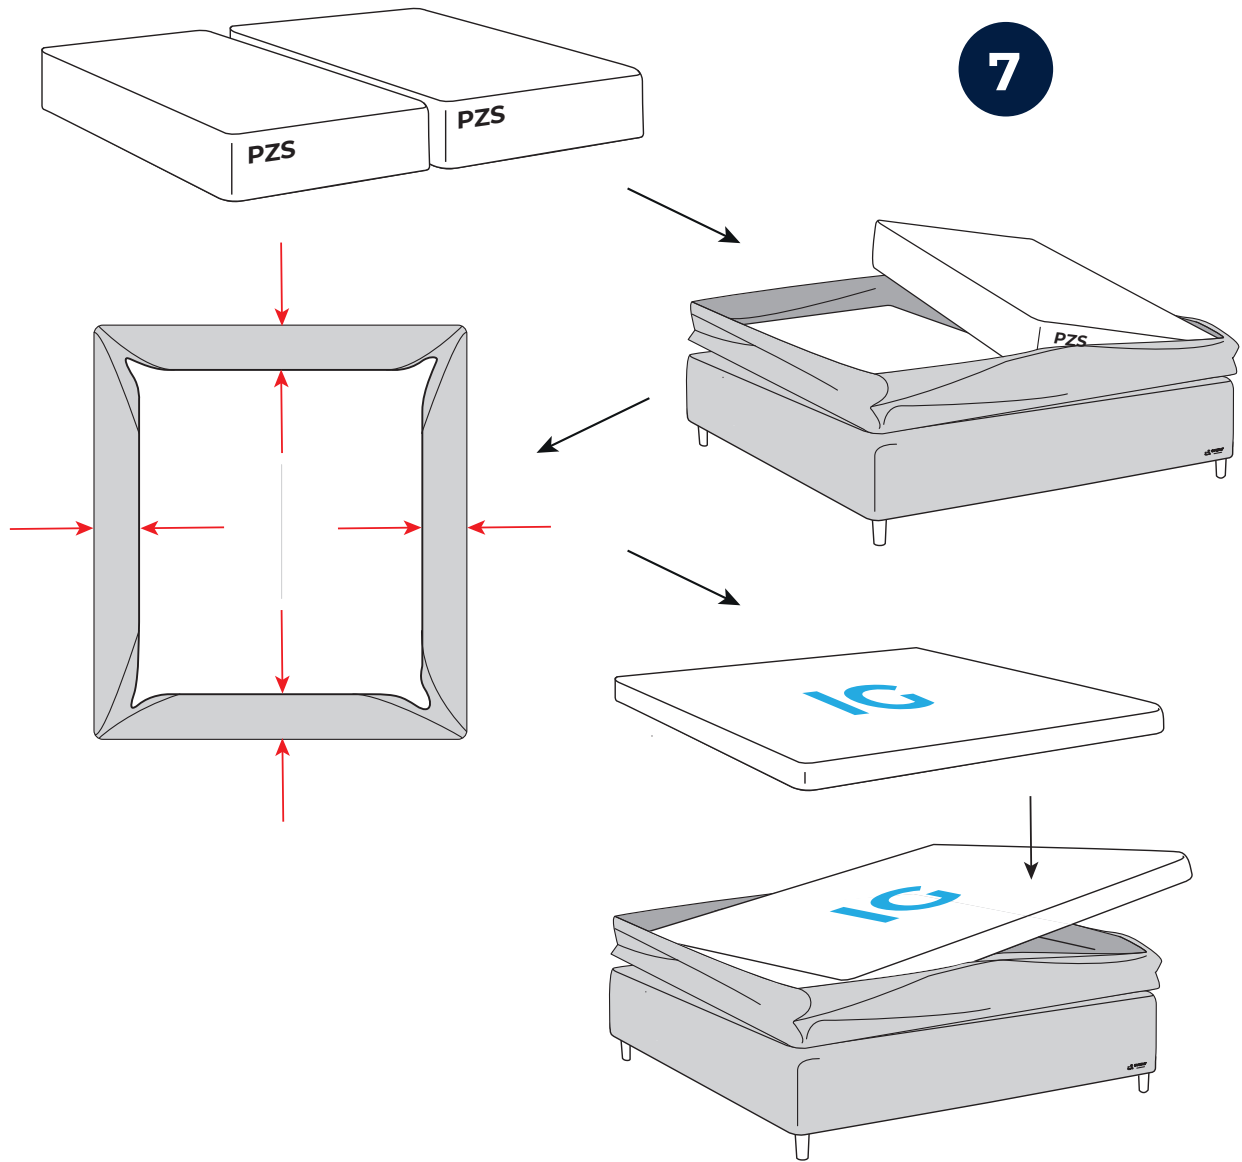

Svane® IntelliGel® Zierra Continental bed