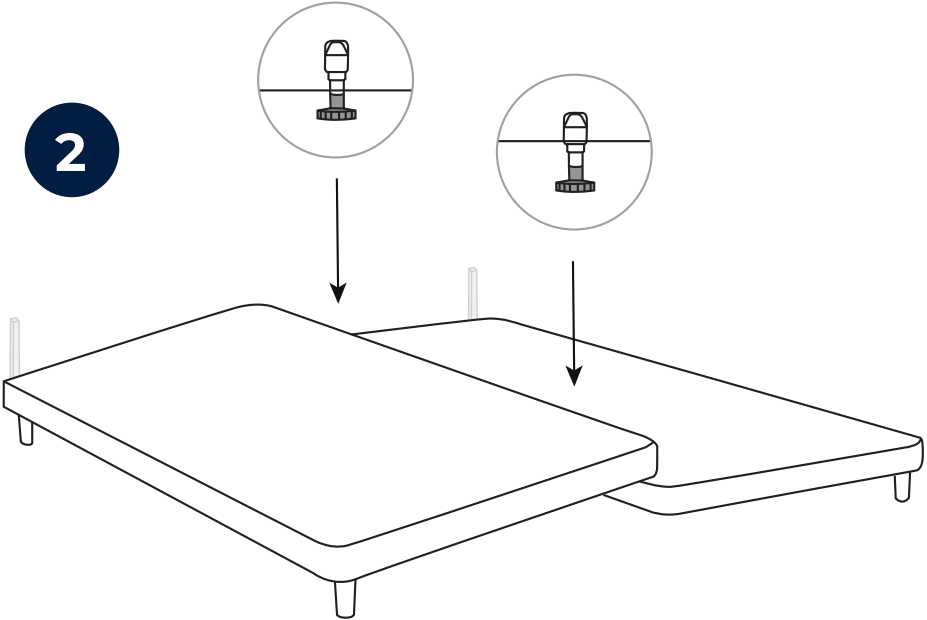

2x

BasicPocket

2x

2x

2x

4x

2x

NO Eller
SE Eller
DK Eller
FI Tai
EE Või
UK Or

2x

N.B. Included when you buy headboard.

Headboard are mounted to the bed frame as shown in grey.

Svane® IntelliGel® Zonic Continental bed

Svane® IntelliGel® Zonic Continental bed

3

4

NO Eller
SE Eller
DK Eller
FI Tai
EE Või
UK Or