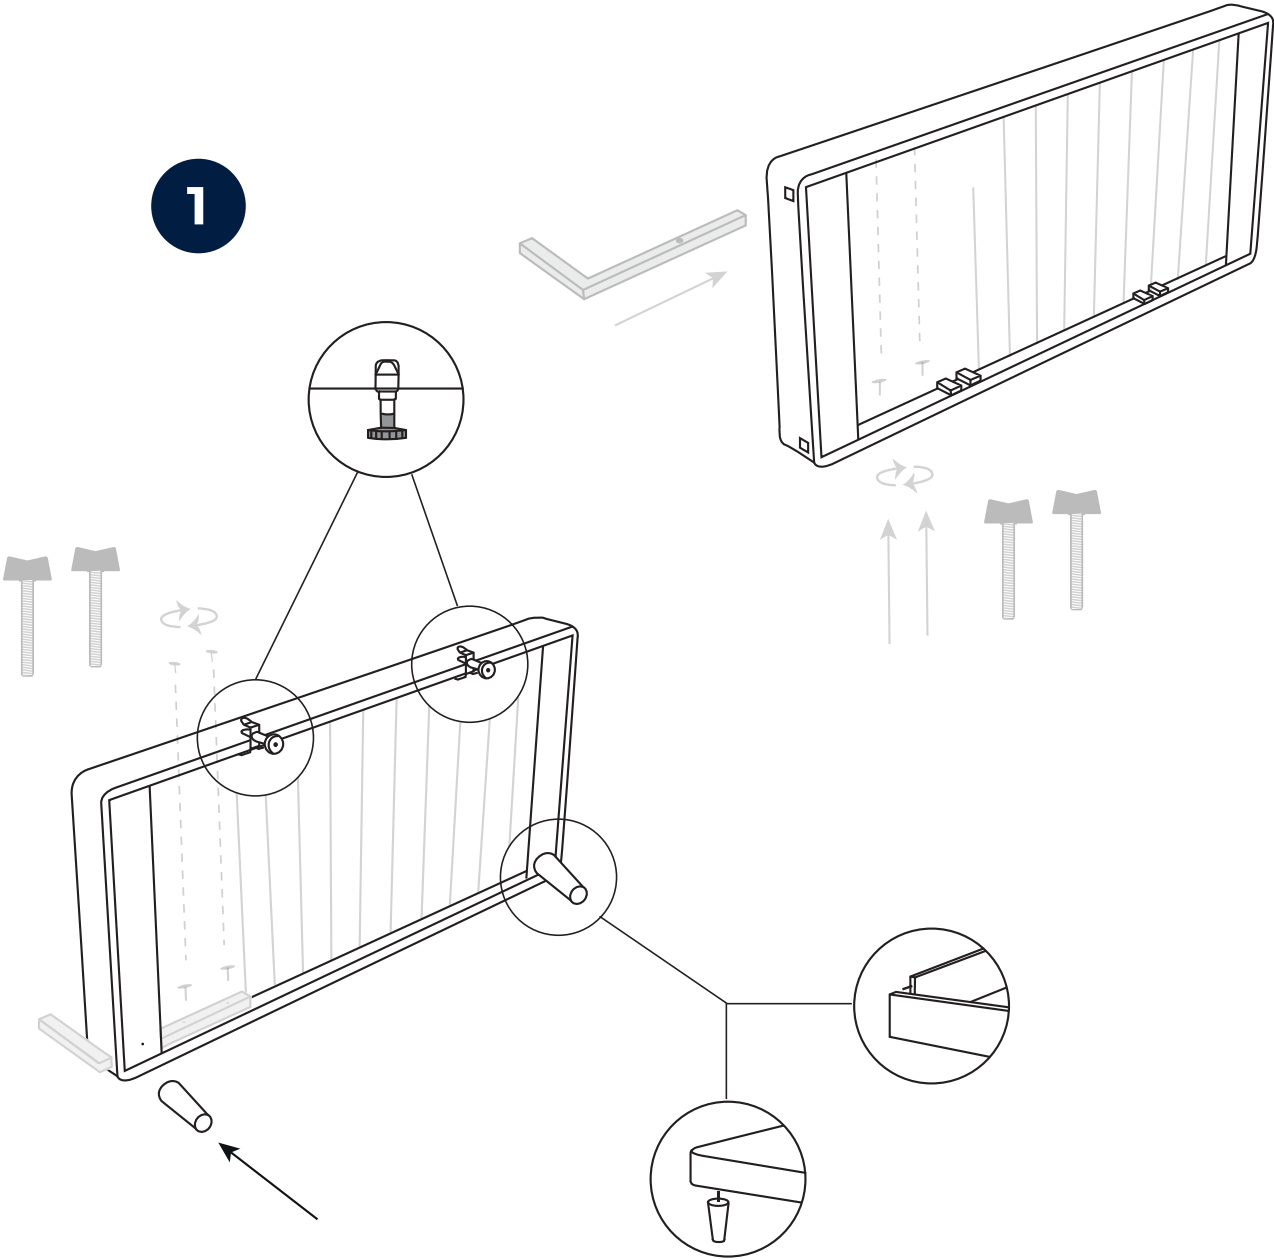

IntelliGel 3	
DynamicZone	DynamicZone
BasicPocket	BasicPocket
Smart Frame	Smart Frame

Scan QR code
for assembly
instructions movie

Svane® IntelliGel® Zonic Continental bed

Parts

1x

IntelliGel®

2x

DynamicZone

2x

BasicPocket

2x

2x

2x

4x

2x

NO Eller
SE Eller
DK Eller
FI Tai
EE Või
UK Or

2x

N.B. Included when you buy headboard.

Headboard are mounted to the bed frame as shown in grey.

Svane® IntelliGel® Zonic Continental bed

Svane® IntelliGel® Zonic Continental bed

3

4

NO Eller
SE Eller
DK Eller
FI Tai
EE Või
UK Or