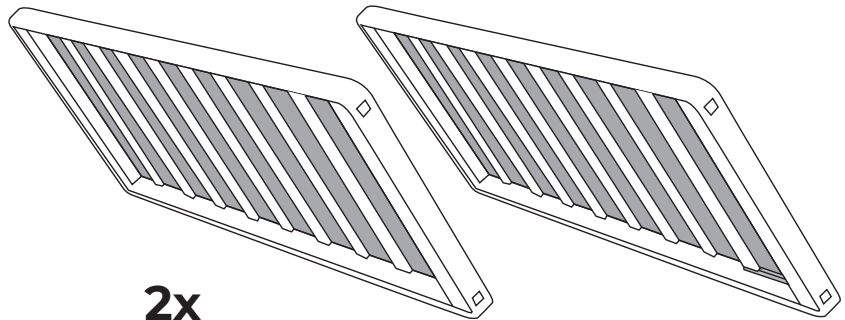

IntelliGel 3	
DynamicZone	DynamicZone
BasicPocket	BasicPocket
Smart Frame	Smart Frame

Scan QR code
for assembly
instructions movie

Svane® IntelliGel® Zonic Continental bed

Parts

1x

IntelliGel®

2x

DynamicZone

2x

BasicPocket

2x

2x

2x

4x

2x

NO Eller
SE Eller
DK Eller
FI Tai
EE Või
UK Or

2x

N.B. Included when you buy headboard.

Headboard are mounted to the bed frame as shown in grey.

Svane® IntelliGel® Zonic Continental bed

Svane® IntelliGel® Zonic Continental bed

3

4

NO Eller
SE Eller
DK Eller
FI Tai
EE Või
UK Or