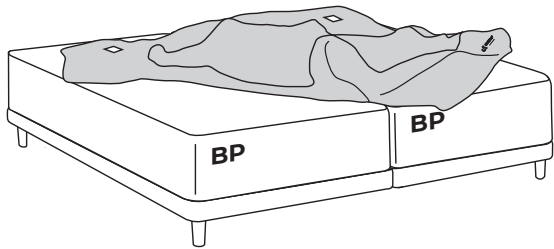

2x

BasicPocket

2x

2x

2x

4x

2x

NO Eller
SE Eller
DK Eller
FI Tai
EE Või
UK Or

2x

N.B. Included when you buy headboard.

Headboard are mounted to the bed frame as shown in grey.

Svane® IntelliGel® Zonic Continental bed

Svane® IntelliGel® Zonic Continental bed

3

4

NO Eller
SE Eller
DK Eller
FI Tai
EE Või
UK Or