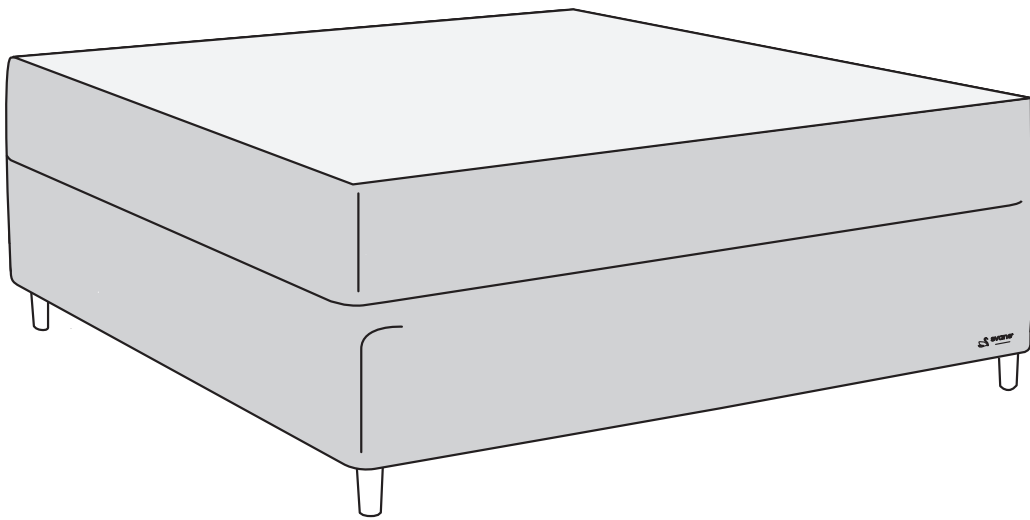

Svane® IntelliGel® Zonic Continental bed