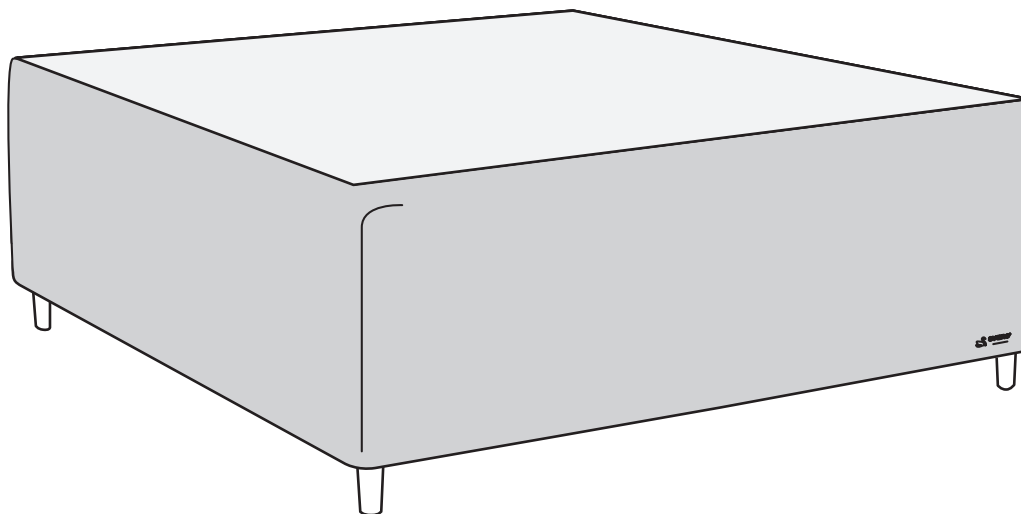

-  **NO** Monteringsanvisning
-  **SE** Monteringsanvisning
-  **DK** Monteringsvejledning
-  **FI** Kasausohjeet
-  **EE** Paigaldusjuhend
-  **UK** Assembly instruction

Svane® IntelliGel® Zoul Continental bed

IntelliGel 3	
PluraZone Support	PluraZone Support
BasicPocket	BasicPocket
Smart Frame	Smart Frame

Scan QR code for assembly instructions movie

Svane® IntelliGel® Zoul Continental bed

Parts

1x

IntelliGel®

2x

PluraZone Support

2x

BasicPocket

1x

2x

2x

2x

4x

NO Eller
SE Eller
DK Eller
FI Tai
EE Vöi
UK Or

2x

N.B. Included when you buy headboard. Headboard are mounted to the bed frame as shown in grey.

Svane® IntelliGel® Zoul Continental bed

Svane® IntelliGel® Zoul Continental bed