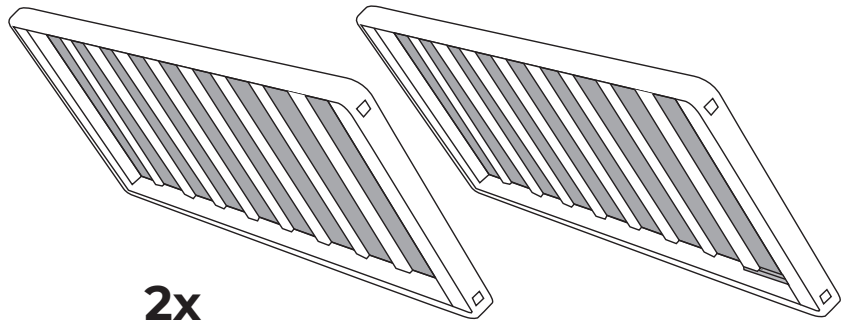

IntelliGel 3	
PluraZone Support	PluraZone Support
BasicPocket	BasicPocket
Smart Frame	Smart Frame

Scan QR code for assembly instructions movie

Svane® IntelliGel® Zoul Continental bed

Parts

1x

IntelliGel®

2x

PluraZone Support

2x

BasicPocket

1x

2x

2x

2x

4x

NO Eller
SE Eller
DK Eller
FI Tai
EE Vöi
UK Or

2x

N.B. Included when you buy headboard. Headboard are mounted to the bed frame as shown in grey.

Svane® IntelliGel® Zoul Continental bed

Svane® IntelliGel® Zoul Continental bed