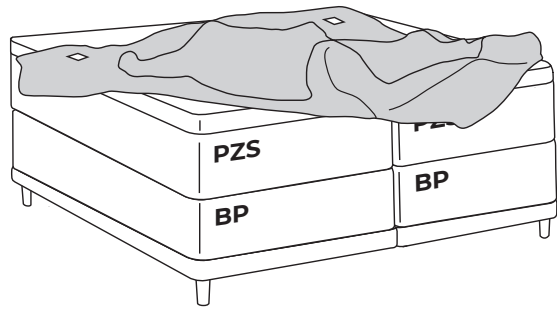

NO Eller
SE Eller
DK Eller
FI Tai
EE Vöi
UK Or

2x

N.B. Included when you buy headboard. Headboard are mounted to the bed frame as shown in grey.

Svane® IntelliGel® Zoul Continental bed

Svane® IntelliGel® Zoul Continental bed

Svane® IntelliGel® Zoul Continental bed

4

NO Eller
SE Eller
DK Eller
FI Tai
EE Või
UK Or

Svane® IntelliGel® Zoul Continental bed

Svane® IntelliGel® Zoul Continental bed

**For more useful information about
your new product, visit Service at:**
svanebeds.com