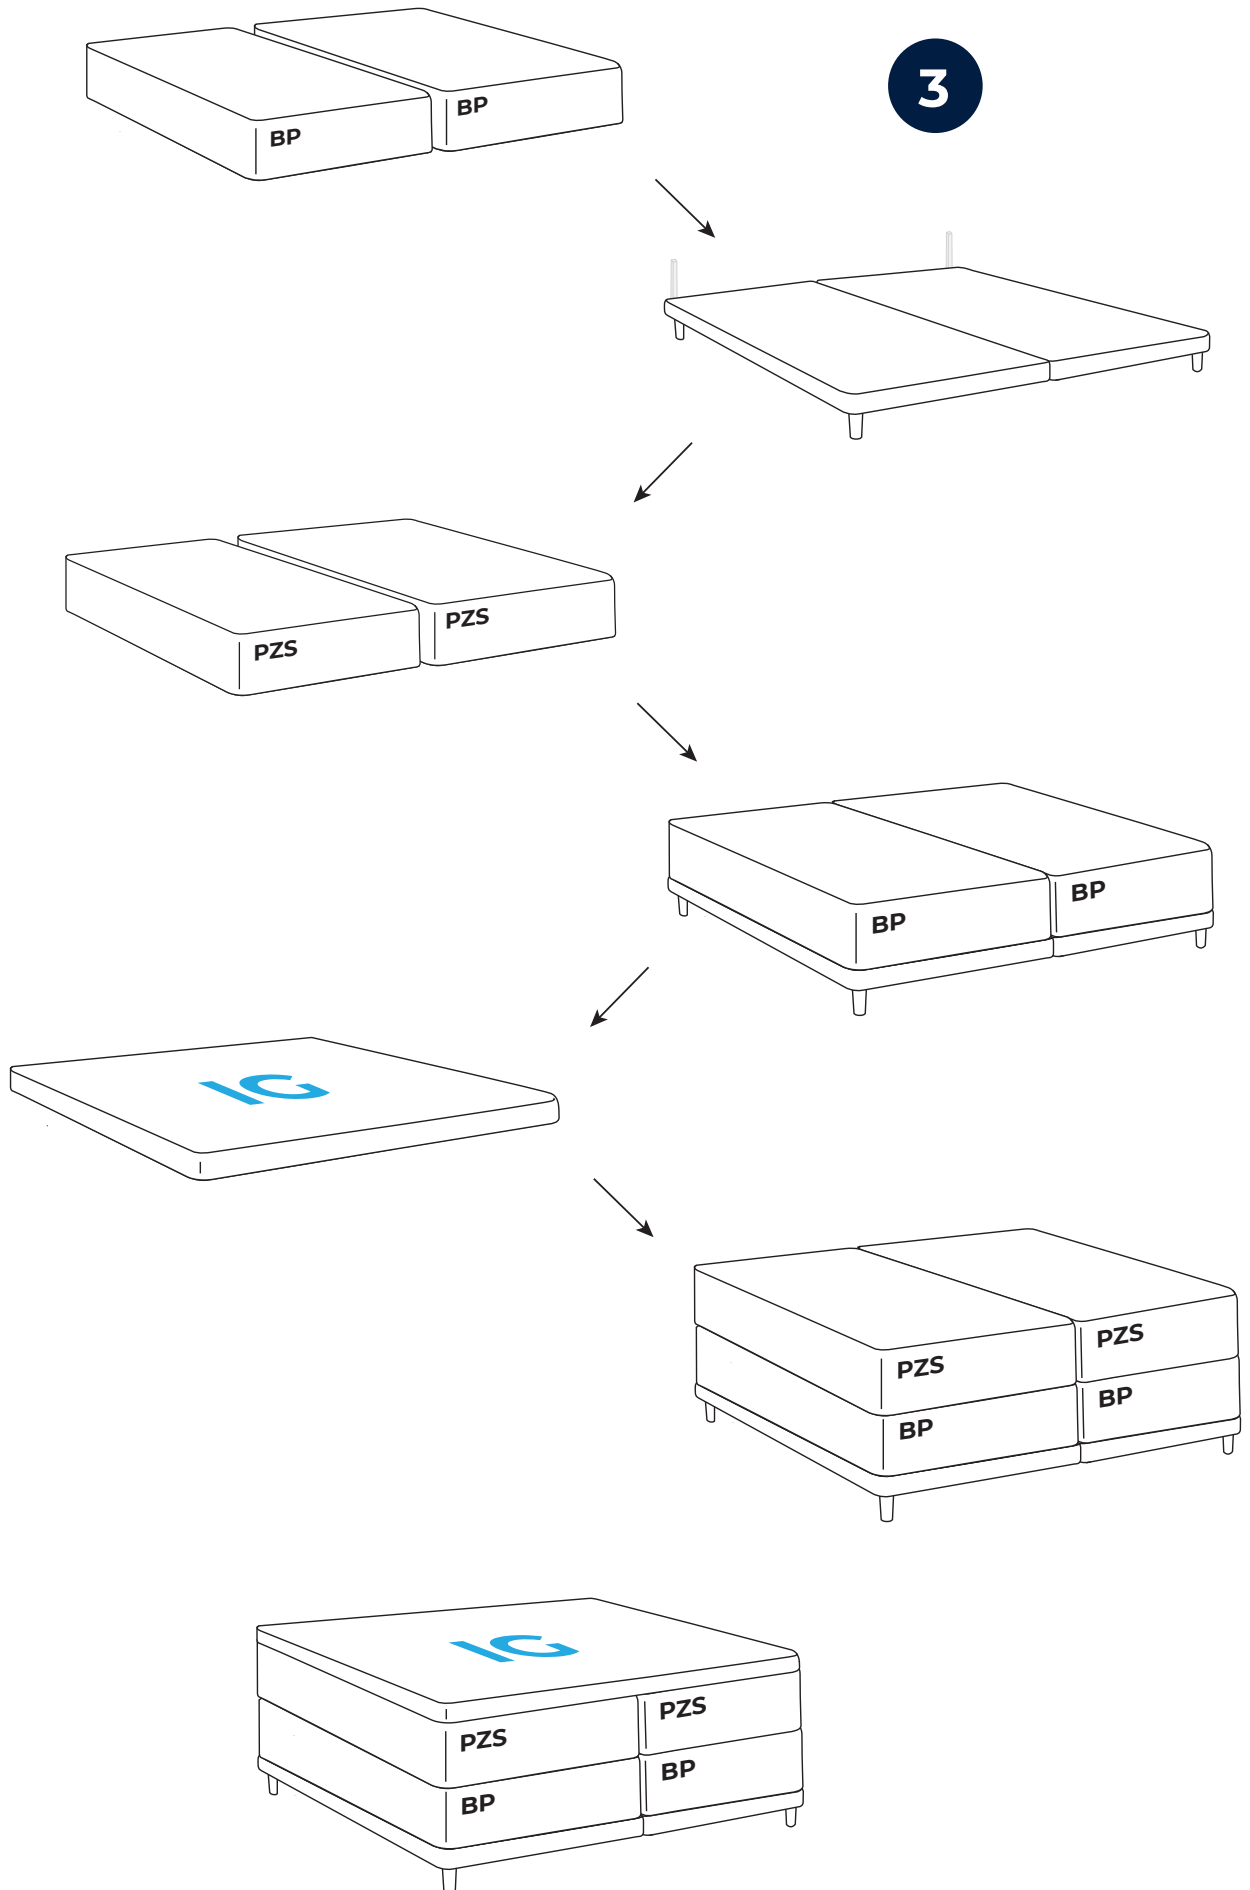

NO Eller
SE Eller
DK Eller
FI Tai
EE Vöi
UK Or

2x

N.B. Included when you buy headboard. Headboard are mounted to the bed frame as shown in grey.

Svane® IntelliGel® Zoul Continental bed

Svane® IntelliGel® Zoul Continental bed