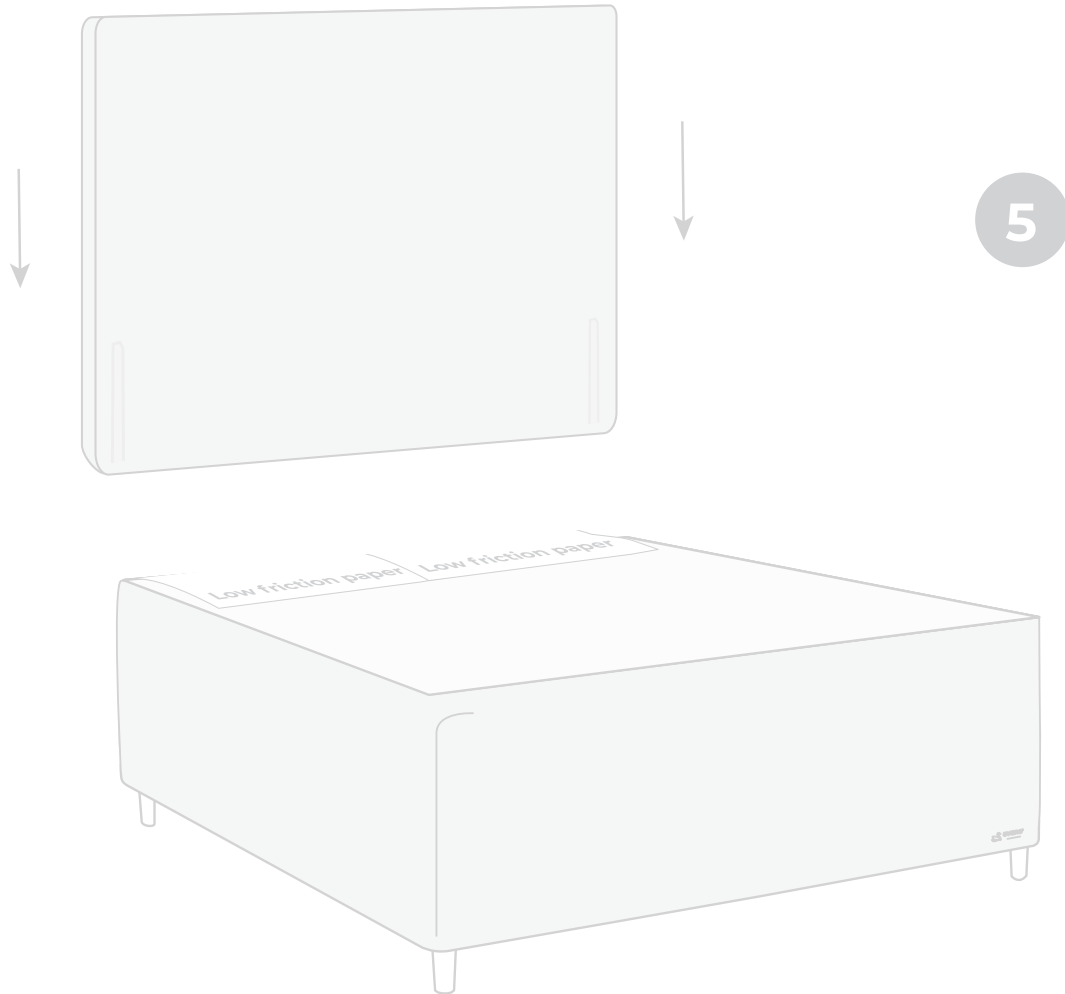

NO Eller
SE Eller
DK Eller
FI Tai
EE Vöi
UK Or

2x

N.B. Included when you buy headboard. Headboard are mounted to the bed frame as shown in grey.

Svane® IntelliGel® Zoul Continental bed

Svane® IntelliGel® Zoul Continental bed

Svane® IntelliGel® Zoul Continental bed

4

NO Eller
SE Eller
DK Eller
FI Tai
EE Või
UK Or

Svane® IntelliGel® Zoul Continental bed

Svane® IntelliGel® Zoul Continental bed

**For more useful information about
your new product, visit Service at:**
svanebeds.com